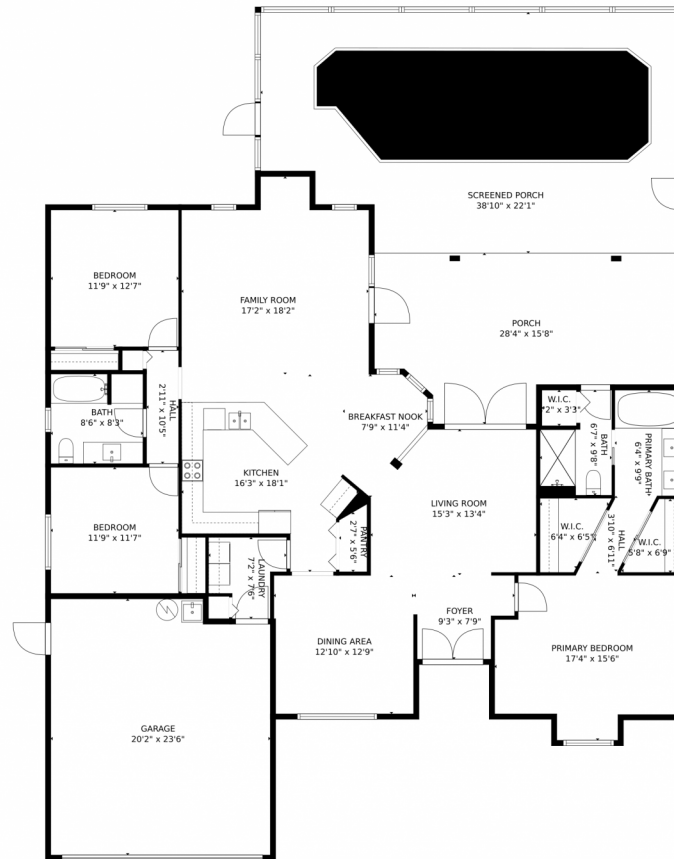

1265 45th Court Southwest
 Vero Beach, FL 32968
 COMMUNITY: The Grove

Single Family

2026 SQFT

3 Beds

2 Baths

2 Car

0.3 Acre

Jason M Coley
 772-201-5229
 jason@teamcoley.com
<https://teamcoley.asrefl.com/>

Scan code
 for more
 property
 details

TOTAL: 1953 sq. ft
FLOOR 1: 1953 sq. ft
EXCLUDED AREAS: GARAGE: 459 sq. ft, PORCH: 372 sq. ft, SCREENED PORCH: 516 sq. ft
MEASUREMENTS CALCULATED BY V1Photos.com ARE DEEMED HIGHLY RELIABLE BUT NOT GUARANTEED.