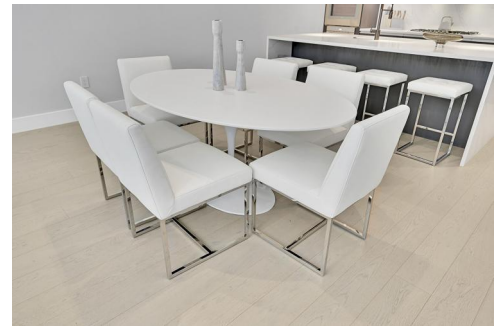

927 Witherspoon Lane
Delray Beach, FL 33483

 Townhouse  3500 SQFT

Marisa Sheumack
917-445-9966
marisa@dimackdesigns.com