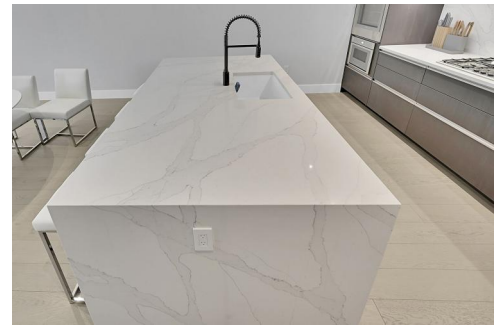

927 Witherspoon Lane
Delray Beach, FL 33483

 Townhouse  3500 SQFT

Marisa Sheumack
917-445-9966
marisa@dimackdesigns.com