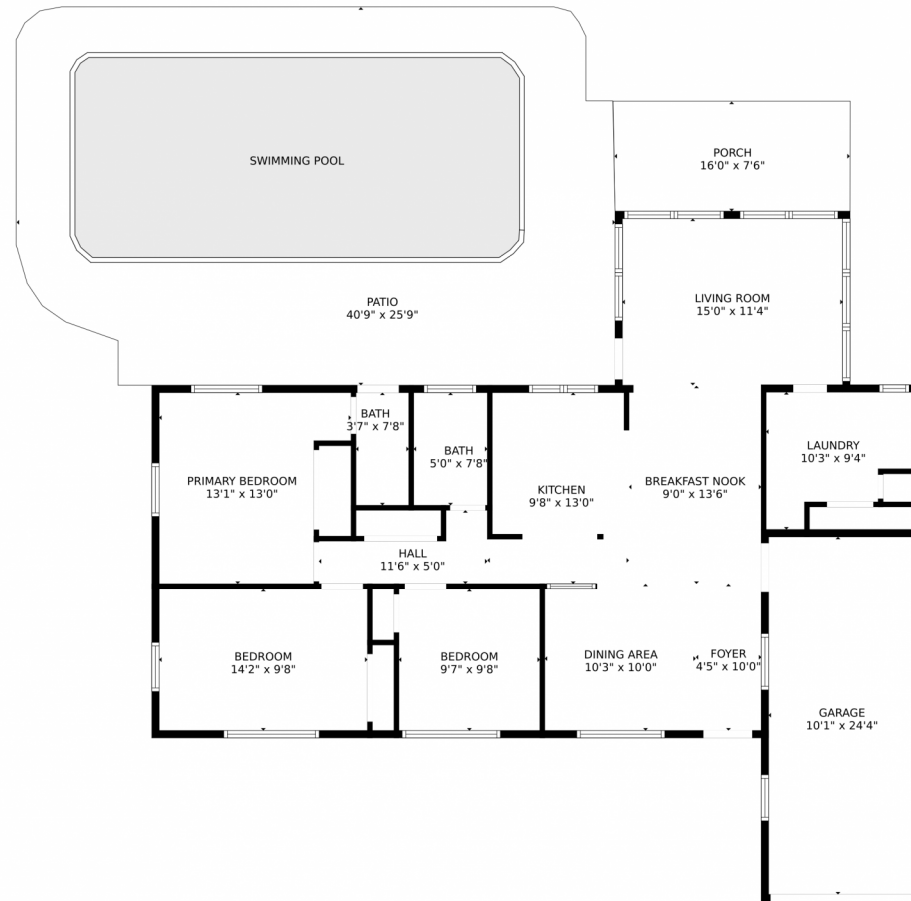

256 Southwest 11th Street
Pompano Beach, FL 33060

Single Family

1292 SQFT

Rachael Barach
954-815-1418
rachael@rachaelbarach.com
<https://www.therachaelbarachgroup.com/>

Scan code
for more
property
details

256 Southwest 11th Street, Pompano Beach, FL 33060 – All Levels

MEASUREMENTS ARE CALCULATED BY CUBICASA TECHNOLOGY. DEEMED HIGHLY RELIABLE BUT NOT GUARANTEED.

Disclaimer: Sizes and Dimensions are Approximate, Actual May Vary.