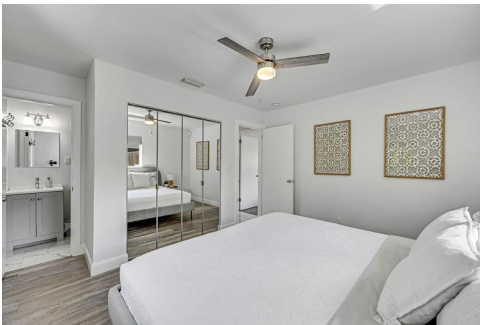

256 Southwest 11th Street
Pompano Beach, FL 33060

Single Family

1292 SQFT

Rachael Barach
954-815-1418
rachael@rachaelbarach.com
<https://www.therachaelbarachgroup.com/>

Scan code
for more
property
details