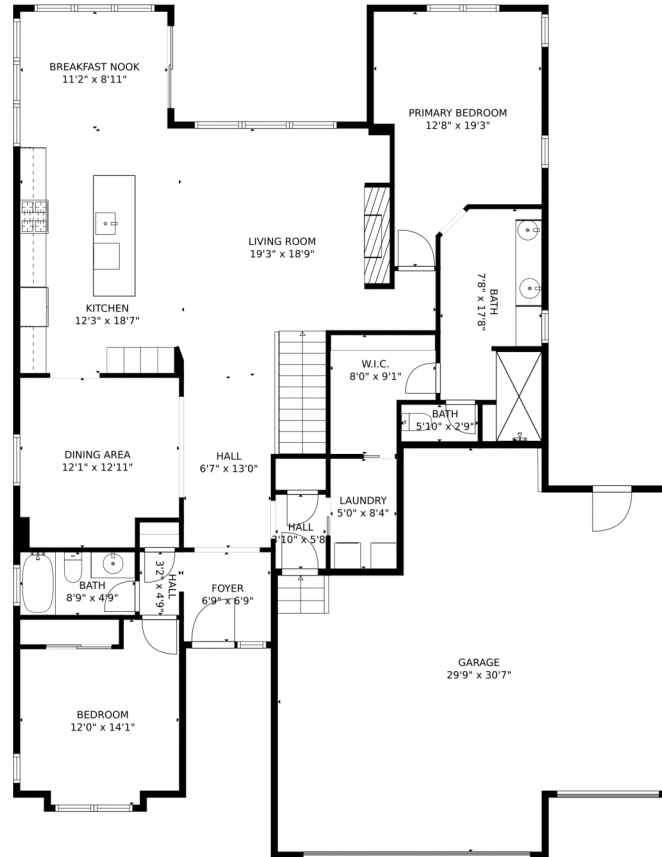

# 5122 Eldorado Canyon Court, Colorado Springs, CO 80924 – Lower Level

**TOTAL: 3012 sq. ft**  
Below Ground: 1336 sq. ft, FLOOR 2: 1676 sq. ft  
EXCLUDED AREAS: ELECTRICAL ROOM: 228 sq. ft, GARAGE: 741 sq. ft  
MEASUREMENTS CALCULATED BY V1Photos.com ARE DEEMED HIGHLY RELIABLE BUT NOT GUARANTEED.

# 5122 Eldorado Canyon Court, Colorado Springs, CO 80924 – Main Level

**TOTAL: 3012 sq. ft**  
Below Ground: 1336 sq. ft, FLOOR 2: 1676 sq. ft  
EXCLUDED AREAS: ELECTRICAL ROOM: 228 sq. ft, GARAGE: 741 sq. ft  
MEASUREMENTS CALCULATED BY V1Photos.com ARE DEEMED HIGHLY RELIABLE BUT NOT GUARANTEED.