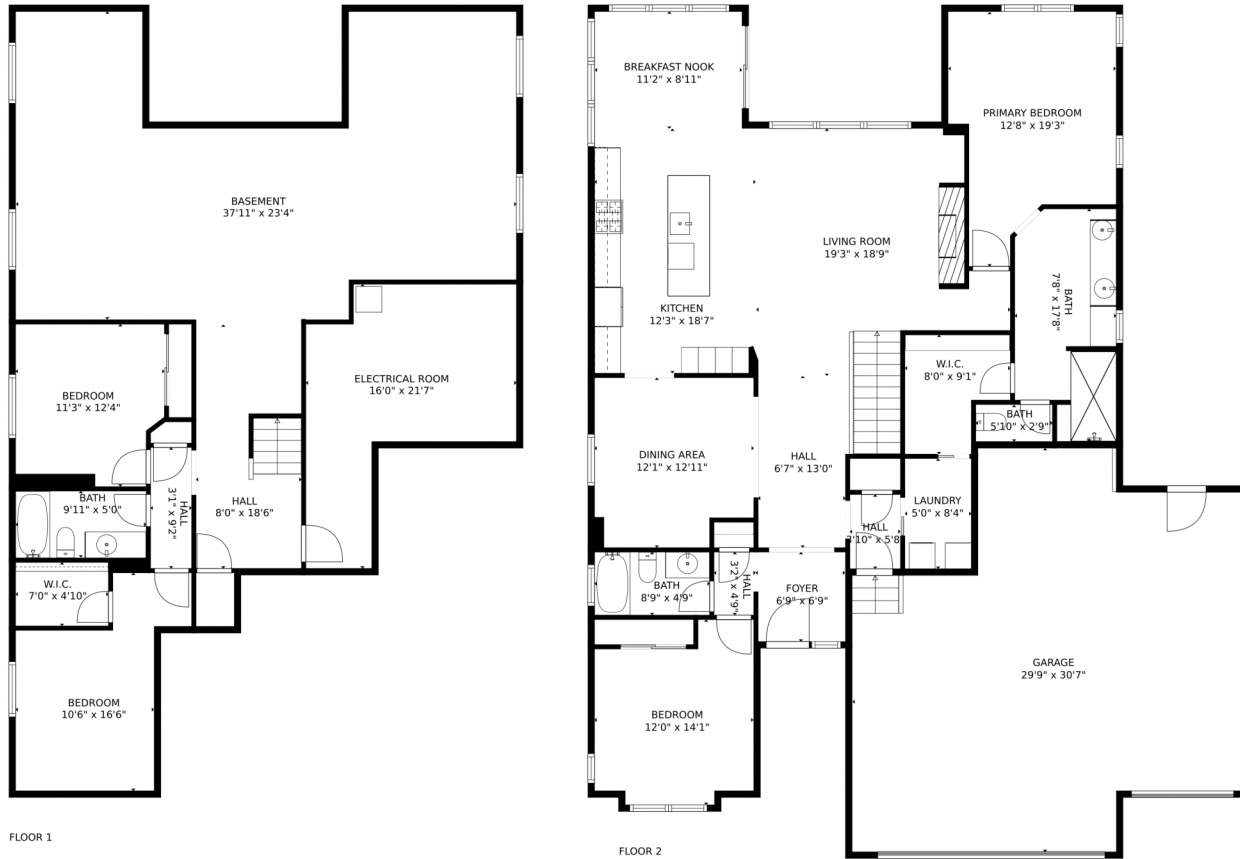

# 5122 Eldorado Canyon Court, Colorado Springs, CO 80924 – Lower Level

**TOTAL: 3012 sq. ft**  
Below Ground: 1336 sq. ft, FLOOR 2: 1676 sq. ft  
EXCLUDED AREAS: ELECTRICAL ROOM: 228 sq. ft, GARAGE: 741 sq. ft  
MEASUREMENTS CALCULATED BY V1Photos.com ARE DEEMED HIGHLY RELIABLE BUT NOT GUARANTEED.

# 5122 Eldorado Canyon Court, Colorado Springs, CO 80924 – Main Level

**TOTAL: 3012 sq. ft**  
Below Ground: 1336 sq. ft, FLOOR 2: 1676 sq. ft  
EXCLUDED AREAS: ELECTRICAL ROOM: 228 sq. ft, GARAGE: 741 sq. ft  
MEASUREMENTS CALCULATED BY V1Photos.com ARE DEEMED HIGHLY RELIABLE BUT NOT GUARANTEED.

# 5122 Eldorado Canyon Court, Colorado Springs, CO 80924 – All Levels

**TOTAL: 3012 sq. ft**  
Below Ground: 1336 sq. ft, FLOOR 2: 1676 sq. ft  
EXCLUDED AREAS: ELECTRICAL ROOM: 228 sq. ft, GARAGE: 741 sq. ft  
MEASUREMENTS CALCULATED BY V1Photos.COM ARE DEEMED HIGHLY RELIABLE BUT NOT GUARANTEED.