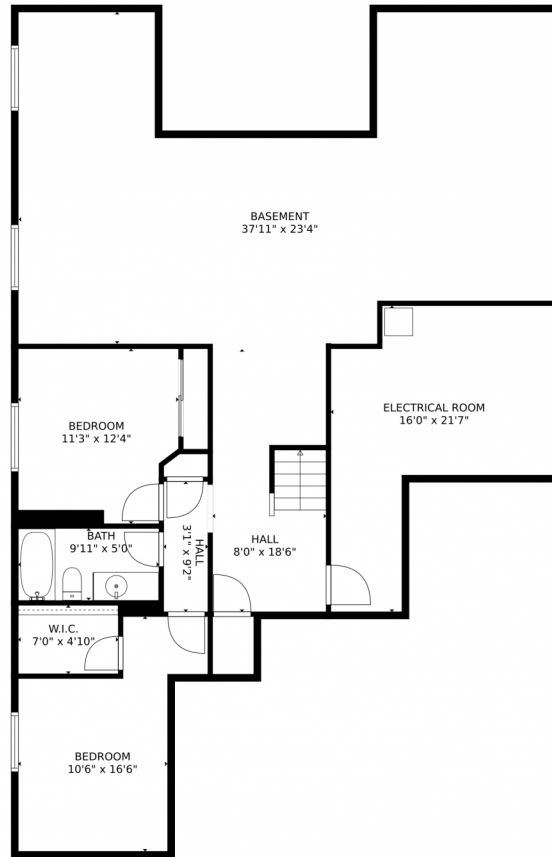

# 5122 Eldorado Canyon Court, Colorado Springs, CO 80924 – Lower Level

**TOTAL: 3012 sq. ft**  
Below Ground: 1336 sq. ft, FLOOR 2: 1676 sq. ft  
EXCLUDED AREAS: ELECTRICAL ROOM: 228 sq. ft, GARAGE: 741 sq. ft  
MEASUREMENTS CALCULATED BY V1Photos.com ARE DEEMED HIGHLY RELIABLE BUT NOT GUARANTEED.

# 5122 Eldorado Canyon Court, Colorado Springs, CO 80924 – Main Level

**TOTAL: 3012 sq. ft**  
Below Ground: 1336 sq. ft, FLOOR 2: 1676 sq. ft  
EXCLUDED AREAS: ELECTRICAL ROOM: 228 sq. ft, GARAGE: 741 sq. ft  
MEASUREMENTS CALCULATED BY V1Photos.com ARE DEEMED HIGHLY RELIABLE BUT NOT GUARANTEED.