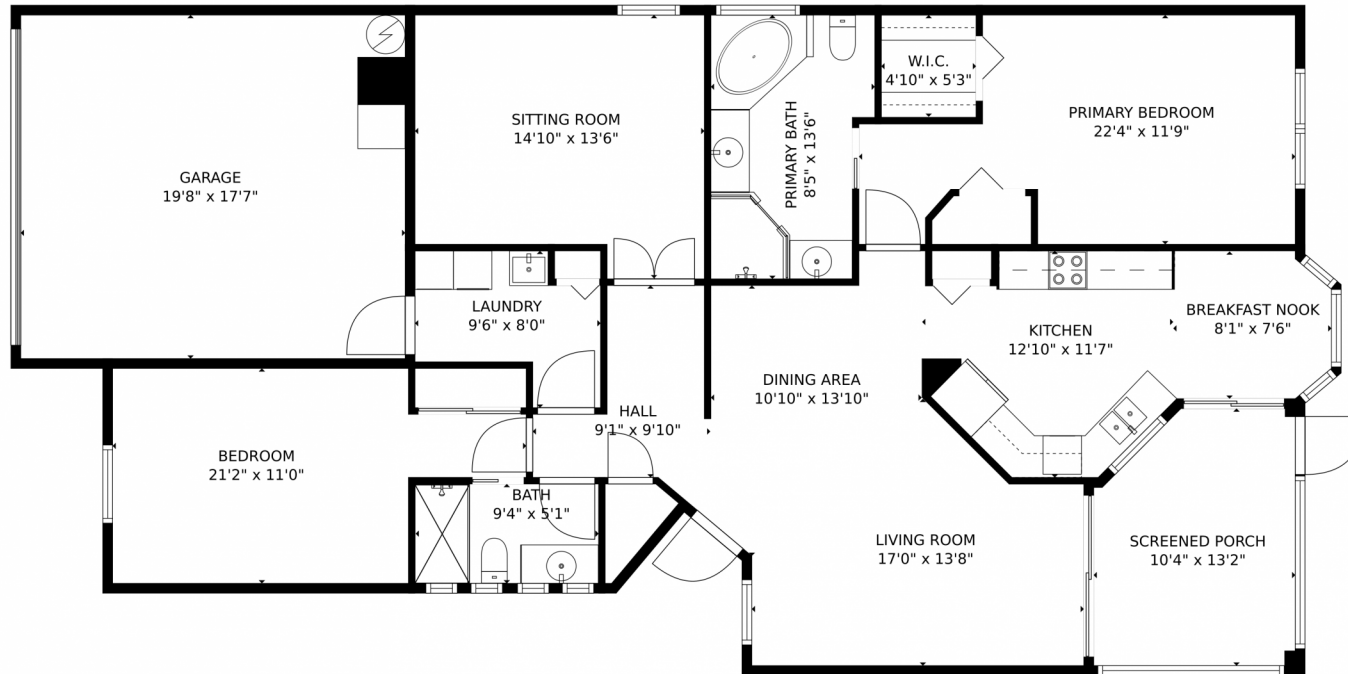

625 SW Saint Thomas Cv
 Pt St Lucie, FL 34986
 COMMUNITY: Lake Charles

Single Family

1587 SQFT

3 Beds

2/1 Baths

2 Car

0.13 Acre

Kelley Bragg
 772-370-9705
 kbragg927@gmail.com

Scan code
 for more
 property
 details

TOTAL: 1455 sq. ft
FLOOR 1: 1455 sq. ft
EXCLUDED AREAS: SCREENED PORCH: 126 sq. ft, GARAGE: 346 sq. ft
MEASUREMENTS CALCULATED BY V1Photos.com ARE DEEMED HIGHLY RELIABLE BUT NOT GUARANTEED.