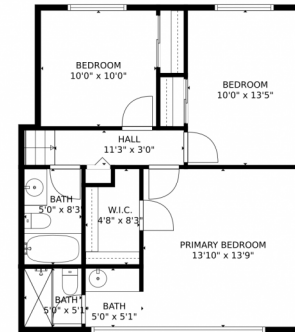

FLOOR 4

TOTAL: 2152 sq. ft
Below Ground: 518 sq. ft, FLOOR 2: 397 sq. ft, FLOOR 3: 588 sq. ft, FLOOR 4: 649 sq. ft
EXCLUDED AREAS: GARAGE: 421 sq. ft, FIREPLACE: 7 sq. ft

Disclaimer: Sizes and Dimensions are Approximate, Actual May Vary.

Kifle Leulseged
720-891-6979
kleulseged@gmail.com