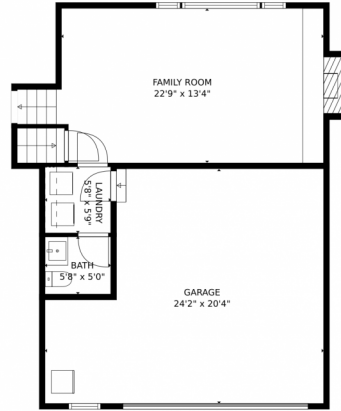

18243 East Adriatic Place, Aurora, CO 80013 – All Levels

FLOOR 2