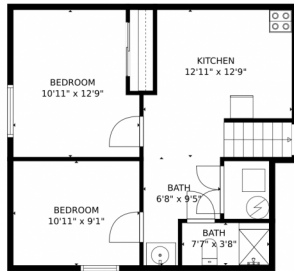

18243 East Adriatic Place, Aurora, CO 80013 – All Levels

FLOOR 1

TOTAL: 2152 sq. ft
Below Ground: 518 sq. ft, FLOOR 2: 397 sq. ft, FLOOR 3: 588 sq. ft, FLOOR 4: 649 sq. ft
EXCLUDED AREAS: GARAGE: 421 sq. ft, FIREPLACE: 7 sq. ft

Disclaimer: Sizes and Dimensions are Approximate, Actual May Vary.

Kifle Leulseged
720-891-6979
kleulseged@gmail.com