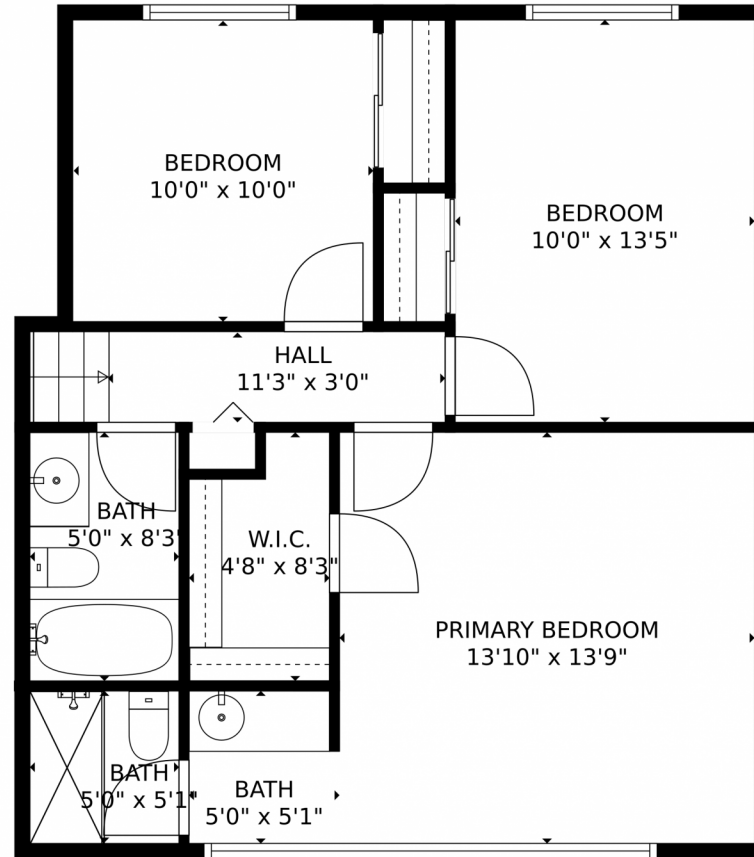

18243 East Adriatic Place, Aurora, CO 80013 – Lowest Level

**TOTAL: 2152 sq. ft**  
Below Ground: 518 sq. ft, FLOOR 2: 397 sq. ft, FLOOR 3: 588 sq. ft, FLOOR 4: 649 sq. ft  
EXCLUDED AREAS: GARAGE: 421 sq. ft, FIREPLACE: 7 sq. ft  
MEASUREMENTS CALCULATED BY V1Photos.com ARE DEEMED HIGHLY RELIABLE BUT NOT GUARANTEED.

Disclaimer: Sizes and Dimensions are Approximate, Actual May Vary.

**Kifle Leulseged**  
720-891-6979  
kleulseged@gmail.com

18243 East Adriatic Place, Aurora, CO 80013 – Lower Level

**TOTAL: 2152 sq. ft**  
Below Ground: 518 sq. ft, FLOOR 2: 397 sq. ft, FLOOR 3: 588 sq. ft, FLOOR 4: 649 sq. ft  
EXCLUDED AREAS: GARAGE: 421 sq. ft, FIREPLACE: 7 sq. ft  
MEASUREMENTS CALCULATED BY V1Photos.com ARE DEEMED HIGHLY RELIABLE BUT NOT GUARANTEED.

Disclaimer: Sizes and Dimensions are Approximate, Actual May Vary.

**Kifle Leulseged**  
720-891-6979  
kleulseged@gmail.com

18243 East Adriatic Place, Aurora, CO 80013 – Main Level

**TOTAL: 2152 sq. ft**  
Below Ground: 518 sq. ft, FLOOR 2: 397 sq. ft, FLOOR 3: 588 sq. ft, FLOOR 4: 649 sq. ft  
EXCLUDED AREAS: GARAGE: 421 sq. ft, FIREPLACE: 7 sq. ft  
MEASUREMENTS CALCULATED BY V1Photos.com ARE DEEMED HIGHLY RELIABLE BUT NOT GUARANTEED.

Disclaimer: Sizes and Dimensions are Approximate, Actual May Vary.

**Kifle Leulseged**  
720-891-6979  
kleulseged@gmail.com

18243 East Adriatic Place, Aurora, CO 80013 – Upper Level

**TOTAL: 2152 sq. ft**  
Below Ground: 518 sq. ft, FLOOR 2: 397 sq. ft, FLOOR 3: 588 sq. ft, FLOOR 4: 649 sq. ft  
EXCLUDED AREAS: GARAGE: 421 sq. ft, FIREPLACE: 7 sq. ft  
MEASUREMENTS CALCULATED BY V1Photos.com ARE DEEMED HIGHLY RELIABLE BUT NOT GUARANTEED.