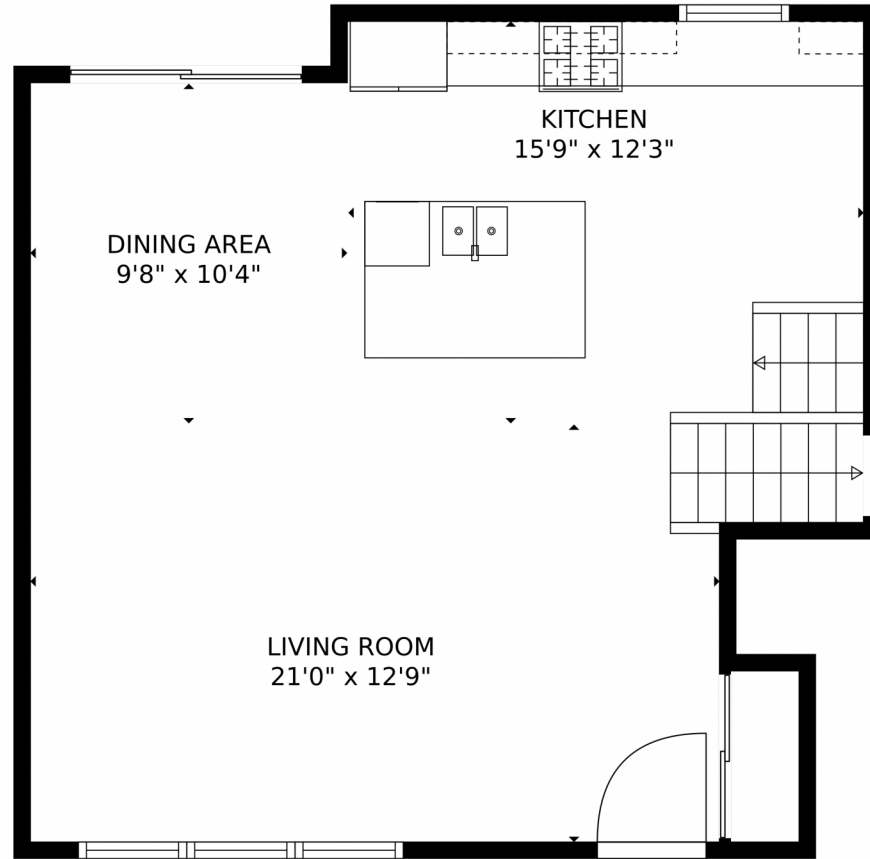

18243 East Adriatic Place, Aurora, CO 80013 – Lowest Level

**TOTAL: 2152 sq. ft**  
Below Ground: 518 sq. ft, FLOOR 2: 397 sq. ft, FLOOR 3: 588 sq. ft, FLOOR 4: 649 sq. ft  
EXCLUDED AREAS: GARAGE: 421 sq. ft, FIREPLACE: 7 sq. ft  
MEASUREMENTS CALCULATED BY V1Photos.com ARE DEEMED HIGHLY RELIABLE BUT NOT GUARANTEED.

Disclaimer: Sizes and Dimensions are Approximate, Actual May Vary.

**Kifle Leulseged**  
720-891-6979  
kleulseged@gmail.com

18243 East Adriatic Place, Aurora, CO 80013 – Lower Level

**TOTAL: 2152 sq. ft**  
Below Ground: 518 sq. ft, FLOOR 2: 397 sq. ft, FLOOR 3: 588 sq. ft, FLOOR 4: 649 sq. ft  
EXCLUDED AREAS: GARAGE: 421 sq. ft, FIREPLACE: 7 sq. ft  
MEASUREMENTS CALCULATED BY V1Photos.com ARE DEEMED HIGHLY RELIABLE BUT NOT GUARANTEED.

Disclaimer: Sizes and Dimensions are Approximate, Actual May Vary.

**Kifle Leulseged**  
720-891-6979  
kleulseged@gmail.com

18243 East Adriatic Place, Aurora, CO 80013 – Main Level

**TOTAL: 2152 sq. ft**  
Below Ground: 518 sq. ft, FLOOR 2: 397 sq. ft, FLOOR 3: 588 sq. ft, FLOOR 4: 649 sq. ft  
EXCLUDED AREAS: GARAGE: 421 sq. ft, FIREPLACE: 7 sq. ft  
MEASUREMENTS CALCULATED BY V1Photos.com ARE DEEMED HIGHLY RELIABLE BUT NOT GUARANTEED.

Disclaimer: Sizes and Dimensions are Approximate, Actual May Vary.

**Kifle Leulseged**  
720-891-6979  
kleulseged@gmail.com

18243 East Adriatic Place, Aurora, CO 80013 – Upper Level

**TOTAL: 2152 sq. ft**  
Below Ground: 518 sq. ft, FLOOR 2: 397 sq. ft, FLOOR 3: 588 sq. ft, FLOOR 4: 649 sq. ft  
EXCLUDED AREAS: GARAGE: 421 sq. ft, FIREPLACE: 7 sq. ft  
MEASUREMENTS CALCULATED BY V1Photos.com ARE DEEMED HIGHLY RELIABLE BUT NOT GUARANTEED.