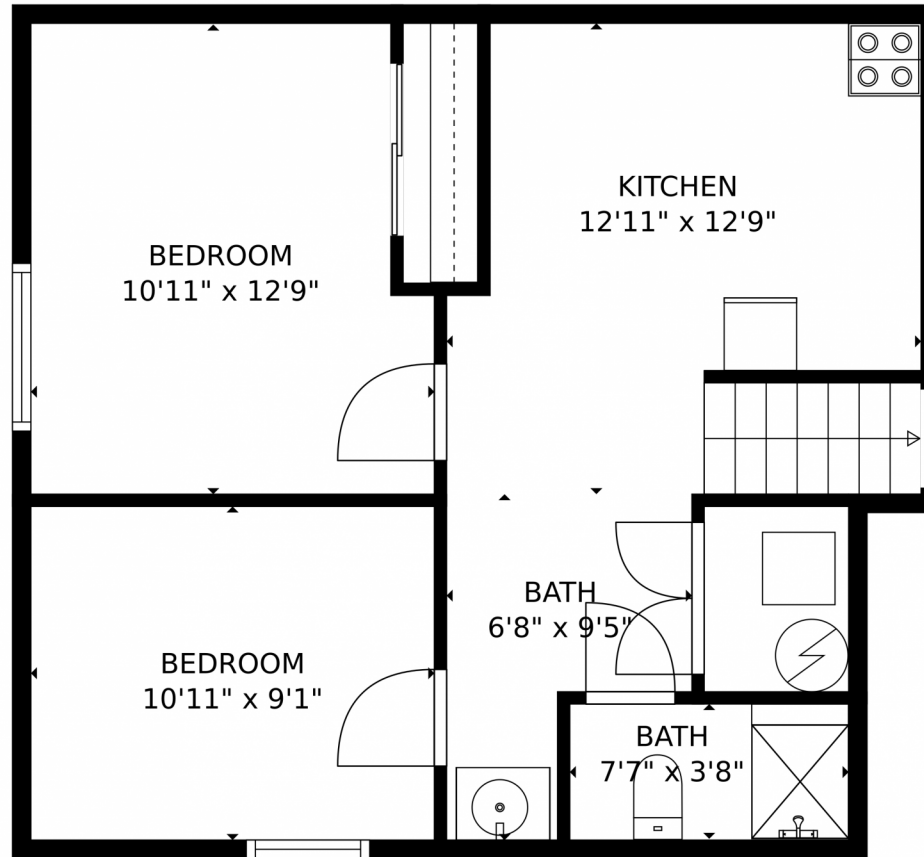

18243 East Adriatic Place, Aurora, CO 80013 – Lowest Level

**TOTAL: 2152 sq. ft**  
Below Ground: 518 sq. ft, FLOOR 2: 397 sq. ft, FLOOR 3: 588 sq. ft, FLOOR 4: 649 sq. ft  
EXCLUDED AREAS: GARAGE: 421 sq. ft, FIREPLACE: 7 sq. ft  
MEASUREMENTS CALCULATED BY V1Photos.com ARE DEEMED HIGHLY RELIABLE BUT NOT GUARANTEED.

Disclaimer: Sizes and Dimensions are Approximate, Actual May Vary.

**Kifle Leulseged**  
720-891-6979  
kleulseged@gmail.com

18243 East Adriatic Place, Aurora, CO 80013 – Lower Level

**TOTAL: 2152 sq. ft**  
Below Ground: 518 sq. ft, FLOOR 2: 397 sq. ft, FLOOR 3: 588 sq. ft, FLOOR 4: 649 sq. ft  
EXCLUDED AREAS: GARAGE: 421 sq. ft, FIREPLACE: 7 sq. ft  
MEASUREMENTS CALCULATED BY V1Photos.com ARE DEEMED HIGHLY RELIABLE BUT NOT GUARANTEED.

Disclaimer: Sizes and Dimensions are Approximate, Actual May Vary.

**Kifle Leulseged**  
720-891-6979  
kleulseged@gmail.com

18243 East Adriatic Place, Aurora, CO 80013 – Main Level

**TOTAL: 2152 sq. ft**  
Below Ground: 518 sq. ft, FLOOR 2: 397 sq. ft, FLOOR 3: 588 sq. ft, FLOOR 4: 649 sq. ft  
EXCLUDED AREAS: GARAGE: 421 sq. ft, FIREPLACE: 7 sq. ft  
MEASUREMENTS CALCULATED BY V1Photos.com ARE DEEMED HIGHLY RELIABLE BUT NOT GUARANTEED.

Disclaimer: Sizes and Dimensions are Approximate, Actual May Vary.

**Kifle Leulseged**  
720-891-6979  
kleulseged@gmail.com

18243 East Adriatic Place, Aurora, CO 80013 – Upper Level

**TOTAL: 2152 sq. ft**  
Below Ground: 518 sq. ft, FLOOR 2: 397 sq. ft, FLOOR 3: 588 sq. ft, FLOOR 4: 649 sq. ft  
EXCLUDED AREAS: GARAGE: 421 sq. ft, FIREPLACE: 7 sq. ft  
MEASUREMENTS CALCULATED BY V1Photos.com ARE DEEMED HIGHLY RELIABLE BUT NOT GUARANTEED.