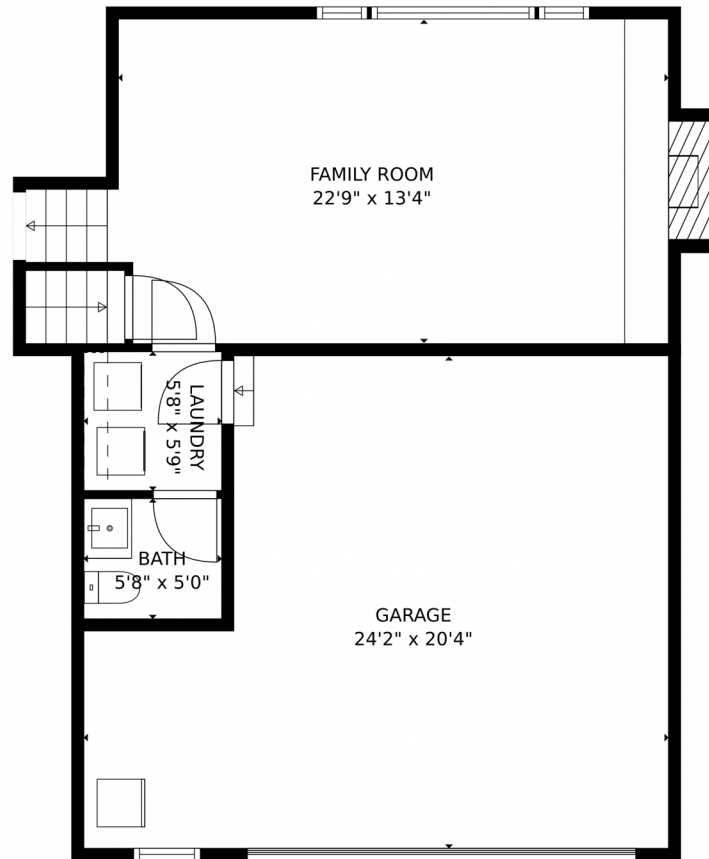

18243 East Adriatic Place, Aurora, CO 80013 – Lowest Level

**TOTAL: 2152 sq. ft**  
Below Ground: 518 sq. ft, FLOOR 2: 397 sq. ft, FLOOR 3: 588 sq. ft, FLOOR 4: 649 sq. ft  
EXCLUDED AREAS: GARAGE: 421 sq. ft, FIREPLACE: 7 sq. ft  
MEASUREMENTS CALCULATED BY V1Photos.com ARE DEEMED HIGHLY RELIABLE BUT NOT GUARANTEED.

Disclaimer: Sizes and Dimensions are Approximate, Actual May Vary.

**Kifle Leulseged**  
720-891-6979  
kleulseged@gmail.com

18243 East Adriatic Place, Aurora, CO 80013 – Lower Level

**TOTAL: 2152 sq. ft**  
Below Ground: 518 sq. ft, FLOOR 2: 397 sq. ft, FLOOR 3: 588 sq. ft, FLOOR 4: 649 sq. ft  
EXCLUDED AREAS: GARAGE: 421 sq. ft, FIREPLACE: 7 sq. ft  
MEASUREMENTS CALCULATED BY V1Photos.com ARE DEEMED HIGHLY RELIABLE BUT NOT GUARANTEED.

Disclaimer: Sizes and Dimensions are Approximate, Actual May Vary.

**Kifle Leulseged**  
720-891-6979  
kleulseged@gmail.com

18243 East Adriatic Place, Aurora, CO 80013 – Main Level

**TOTAL: 2152 sq. ft**  
Below Ground: 518 sq. ft, FLOOR 2: 397 sq. ft, FLOOR 3: 588 sq. ft, FLOOR 4: 649 sq. ft  
EXCLUDED AREAS: GARAGE: 421 sq. ft, FIREPLACE: 7 sq. ft  
MEASUREMENTS CALCULATED BY V1Photos.com ARE DEEMED HIGHLY RELIABLE BUT NOT GUARANTEED.

Disclaimer: Sizes and Dimensions are Approximate, Actual May Vary.

**Kifle Leulseged**  
720-891-6979  
kleulseged@gmail.com

18243 East Adriatic Place, Aurora, CO 80013 – Upper Level

**TOTAL: 2152 sq. ft**  
Below Ground: 518 sq. ft, FLOOR 2: 397 sq. ft, FLOOR 3: 588 sq. ft, FLOOR 4: 649 sq. ft  
EXCLUDED AREAS: GARAGE: 421 sq. ft, FIREPLACE: 7 sq. ft  
MEASUREMENTS CALCULATED BY V1Photos.com ARE DEEMED HIGHLY RELIABLE BUT NOT GUARANTEED.