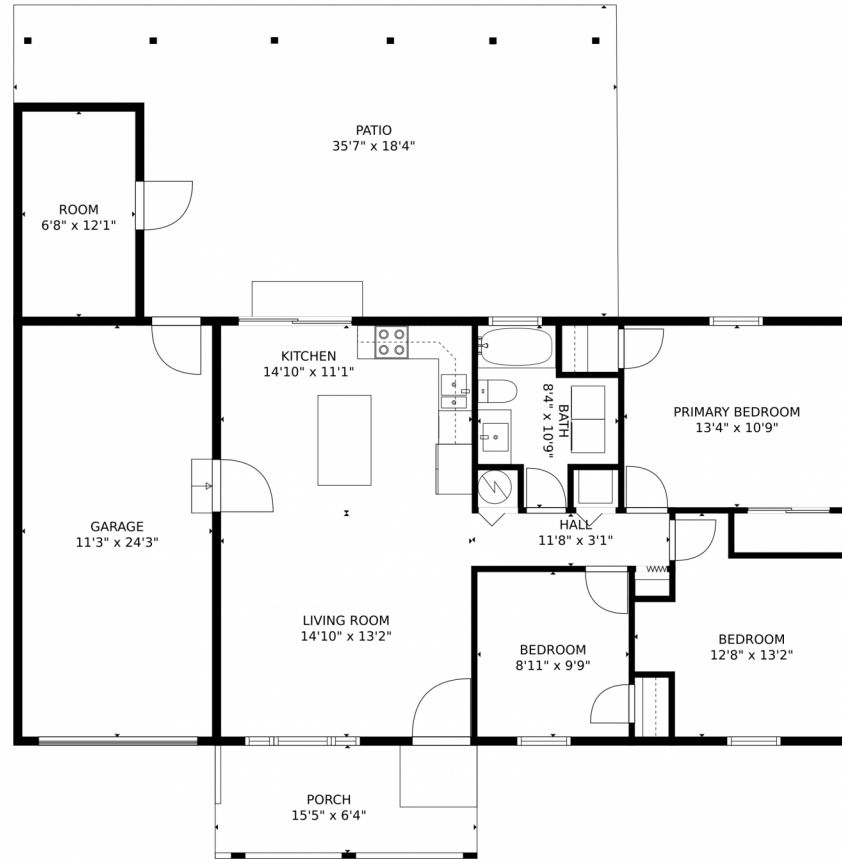

 Single Family

 931 SQFT

 3 Beds

 1 Baths

Taylor Haas
303-665-7368
taylorh@coloradorpm.com
<https://www.coloradorpm.com/available-rental-properties-denver>

2007 Ventura Drive, Colorado Springs, CO 80910 – Main Level

TOTAL: 981 sq. ft
FLOOR 1: 981 sq. ft
EXCLUDED AREAS: GARAGE: 272 sq. ft, PORCH: 103 sq. ft, PATIO: 558 sq. ft
MEASUREMENTS CALCULATED BY V1Photos.com ARE DEEMED HIGHLY RELIABLE BUT NOT GUARANTEED.

Disclaimer: Sizes and Dimensions are Approximate, Actual May Vary.