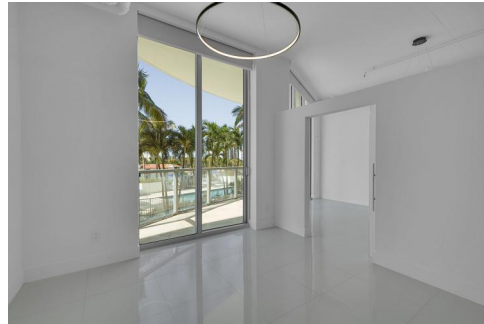

3029 NE 188 STREET
 Aventura, FL 33180
 COMMUNITY: UPTOWN MARINA LOFTS

 Condominium  816 SQFT  2 Beds  2 Baths  1 Car

Trish Caballero
 305-215-2500
 trish@globalbeachluxury.com