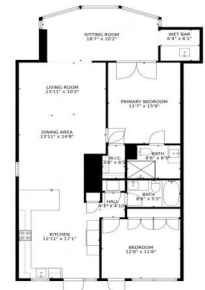

Single Family 1400 SQFT