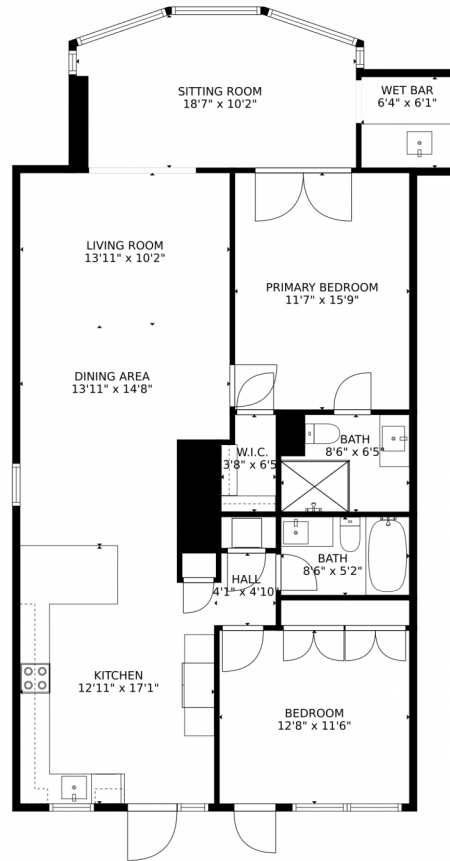

725 North Riverside Drive # 402, Pompano Beach, FL 33062 — Main Level

TOTAL: 1309 sq. ft
FLOOR 1: 1309 sq. ft

Disclaimer: Sizes and Dimensions are Approximate, Actual May Vary.

James (Jim) Balistreri
754-235-7012
jim@balistreri.com

Patricia Zielinski
954-242-6538
pbzielinski@yahoo.com

Scan code
for more
property
details