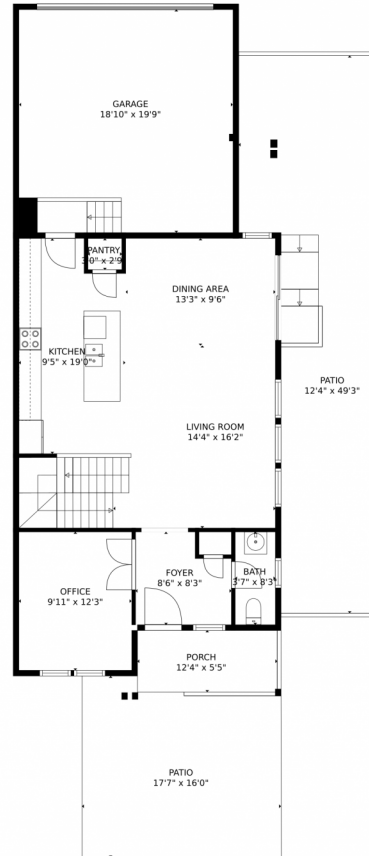

 Single Family  1881 SQFT

Taylor Haas
303-665-7368
taylorh@coloradorpm.com
<https://www.coloradorpm.com/available-rental-properties-denver>

16688 Tejon Street, Broomfield, CO 80023 – Main Level

TOTAL: 3002 sq. ft
Below Ground: 814 sq. ft, FLOOR 2: 1188 sq. ft, FLOOR 3: 1000 sq. ft
EXCLUDED AREAS: PATIO: 744 sq. ft, PORCH: 67 sq. ft
MEASUREMENTS CALCULATED BY V1Photos.com ARE DEEMED HIGHLY RELIABLE BUT NOT GUARANTEED.

TOTAL: 3002 sq. ft
Below Ground: 814 sq. ft, FLOOR 2: 1188 sq. ft, FLOOR 3: 1000 sq. ft
EXCLUDED AREAS: PATIO: 744 sq. ft, PORCH: 67 sq. ft
MEASUREMENTS CALCULATED BY V1Photos.com ARE DEEMED HIGHLY RELIABLE BUT NOT GUARANTEED.

Disclaimer: Sizes and Dimensions are Approximate, Actual May Vary.

Taylor Haas
303-665-7368
taylorh@coloradorpm.com
<https://www.coloradorpm.com/available-rental-properties-denver>

TOTAL: 3002 sq. ft
Below Ground: 814 sq. ft, FLOOR 2: 1188 sq. ft, FLOOR 3: 1000 sq. ft
EXCLUDED AREAS: PATIO: 744 sq. ft, PORCH: 67 sq. ft
MEASUREMENTS CALCULATED BY V1Photos.com ARE DEEMED HIGHLY RELIABLE BUT NOT GUARANTEED.