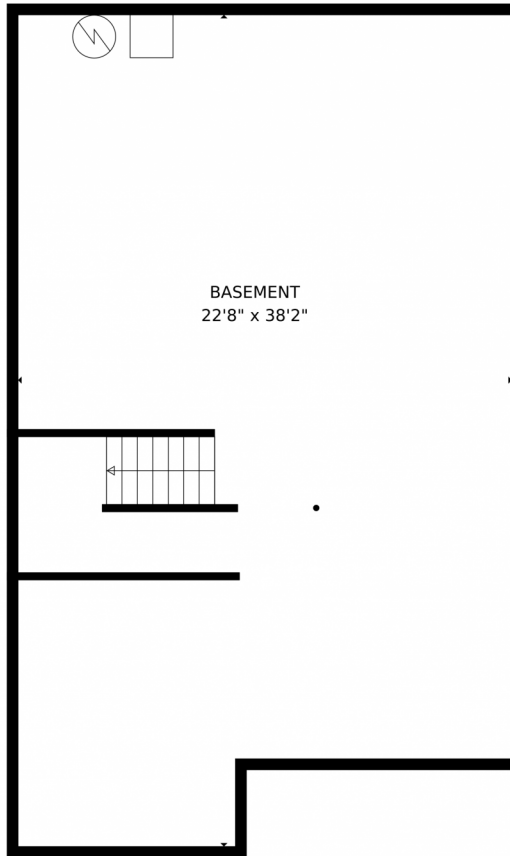

 Single Family  1881 SQFT

Taylor Haas
303-665-7368
taylorh@coloradorpm.com
<https://www.coloradorpm.com/available-rental-properties-denver>

16688 Tejon Street, Broomfield, CO 80023 – Main Level

TOTAL: 3002 sq. ft
Below Ground: 814 sq. ft, FLOOR 2: 1188 sq. ft, FLOOR 3: 1000 sq. ft
EXCLUDED AREAS: PATIO: 744 sq. ft, PORCH: 67 sq. ft
MEASUREMENTS CALCULATED BY V1Photos.com ARE DEEMED HIGHLY RELIABLE BUT NOT GUARANTEED.

TOTAL: 3002 sq. ft
Below Ground: 814 sq. ft, FLOOR 2: 1188 sq. ft, FLOOR 3: 1000 sq. ft
EXCLUDED AREAS: PATIO: 744 sq. ft, PORCH: 67 sq. ft
MEASUREMENTS CALCULATED BY V1Photos.com ARE DEEMED HIGHLY RELIABLE BUT NOT GUARANTEED.

Disclaimer: Sizes and Dimensions are Approximate, Actual May Vary.

Taylor Haas
303-665-7368
taylorh@coloradorpm.com
<https://www.coloradorpm.com/available-rental-properties-denver>

TOTAL: 3002 sq. ft
Below Ground: 814 sq. ft, FLOOR 2: 1188 sq. ft, FLOOR 3: 1000 sq. ft
EXCLUDED AREAS: PATIO: 744 sq. ft, PORCH: 67 sq. ft
MEASUREMENTS CALCULATED BY V1Photos.com ARE DEEMED HIGHLY RELIABLE BUT NOT GUARANTEED.