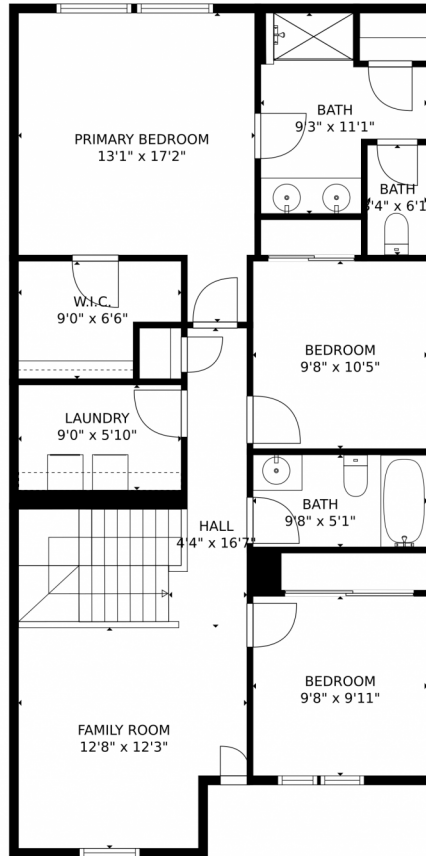

 Single Family  1881 SQFT

Taylor Haas
303-665-7368
taylorh@coloradorpm.com
<https://www.coloradorpm.com/available-rental-properties-denver>

16688 Tejon Street, Broomfield, CO 80023 – Main Level

TOTAL: 3002 sq. ft
Below Ground: 814 sq. ft, FLOOR 2: 1188 sq. ft, FLOOR 3: 1000 sq. ft
EXCLUDED AREAS: PATIO: 744 sq. ft, PORCH: 67 sq. ft
MEASUREMENTS CALCULATED BY V1Photos.com ARE DEEMED HIGHLY RELIABLE BUT NOT GUARANTEED.

TOTAL: 3002 sq. ft
Below Ground: 814 sq. ft, FLOOR 2: 1188 sq. ft, FLOOR 3: 1000 sq. ft
EXCLUDED AREAS: PATIO: 744 sq. ft, PORCH: 67 sq. ft
MEASUREMENTS CALCULATED BY V1Photos.com ARE DEEMED HIGHLY RELIABLE BUT NOT GUARANTEED.

Disclaimer: Sizes and Dimensions are Approximate, Actual May Vary.

Taylor Haas
303-665-7368
taylorh@coloradorpm.com
<https://www.coloradorpm.com/available-rental-properties-denver>

TOTAL: 3002 sq. ft
Below Ground: 814 sq. ft, FLOOR 2: 1188 sq. ft, FLOOR 3: 1000 sq. ft
EXCLUDED AREAS: PATIO: 744 sq. ft, PORCH: 67 sq. ft
MEASUREMENTS CALCULATED BY V1Photos.com ARE DEEMED HIGHLY RELIABLE BUT NOT GUARANTEED.