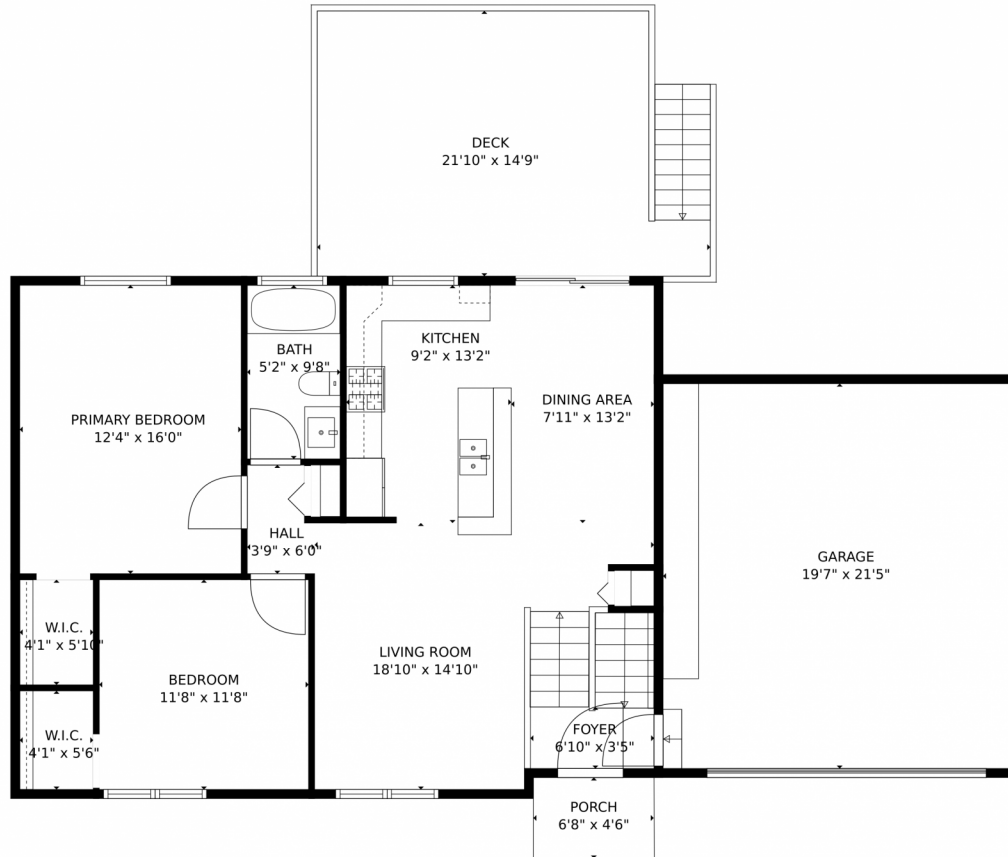

217 Summit Circle  
 Lafayette, CO 80026  
 COMMUNITY: Lafayette Park

Single Family   1858 SQFT   3 Beds   2 Baths   2 Car   0.16 Acre

## PROPERTY DETAILS

Welcome to Lafayette Park! This home offers a well-designed floor plan with updated features throughout. With central air, luxury vinyl plank flooring, and fresh interior paint, you'll stay comfortable year-round. The spacious kitchen boasts modern amenities and plenty of natural light. The bedrooms are large and the bathrooms are stylish. The family/rec room is a spacious retreat with a cozy wood fireplace. The back deck and yard are fully fenced and nicely landscaped. Nearby amenities include parks, trail systems, schools, and shopping centers. The oversized 2-car garage offers ample parking and storage. This home is a must-see!

# 217 Summit Circle, Lafayette, CO 80026 – Main Level

**TOTAL: 1775 sq. ft**  
Below Ground: 795 sq. ft, FLOOR 2: 980 sq. ft  
EXCLUDED AREAS: FIREPLACE: 7 sq. ft, GARAGE: 419 sq. ft, DECK: 305 sq. ft,  
PORCH: 30 sq. ft  
MEASUREMENTS CALCULATED BY V1Photos.com ARE DEEMED HIGHLY RELIABLE BUT NOT GUARANTEED.

Disclaimer: Sizes and Dimensions are Approximate, Actual May Vary.

**Marla Cody**  
303-241-1718  
cody6895@hotmail.com

217 Summit Circle, Lafayette, CO 80026 – Lower Level

**TOTAL: 1775 sq. ft**  
Below Ground: 795 sq. ft, FLOOR 2: 980 sq. ft  
EXCLUDED AREAS: FIREPLACE: 7 sq. ft, GARAGE: 419 sq. ft, DECK: 305 sq. ft,  
PORCH: 30 sq. ft  
MEASUREMENTS CALCULATED BY V1Photos.com ARE DEEMED HIGHLY RELIABLE BUT NOT GUARANTEED.