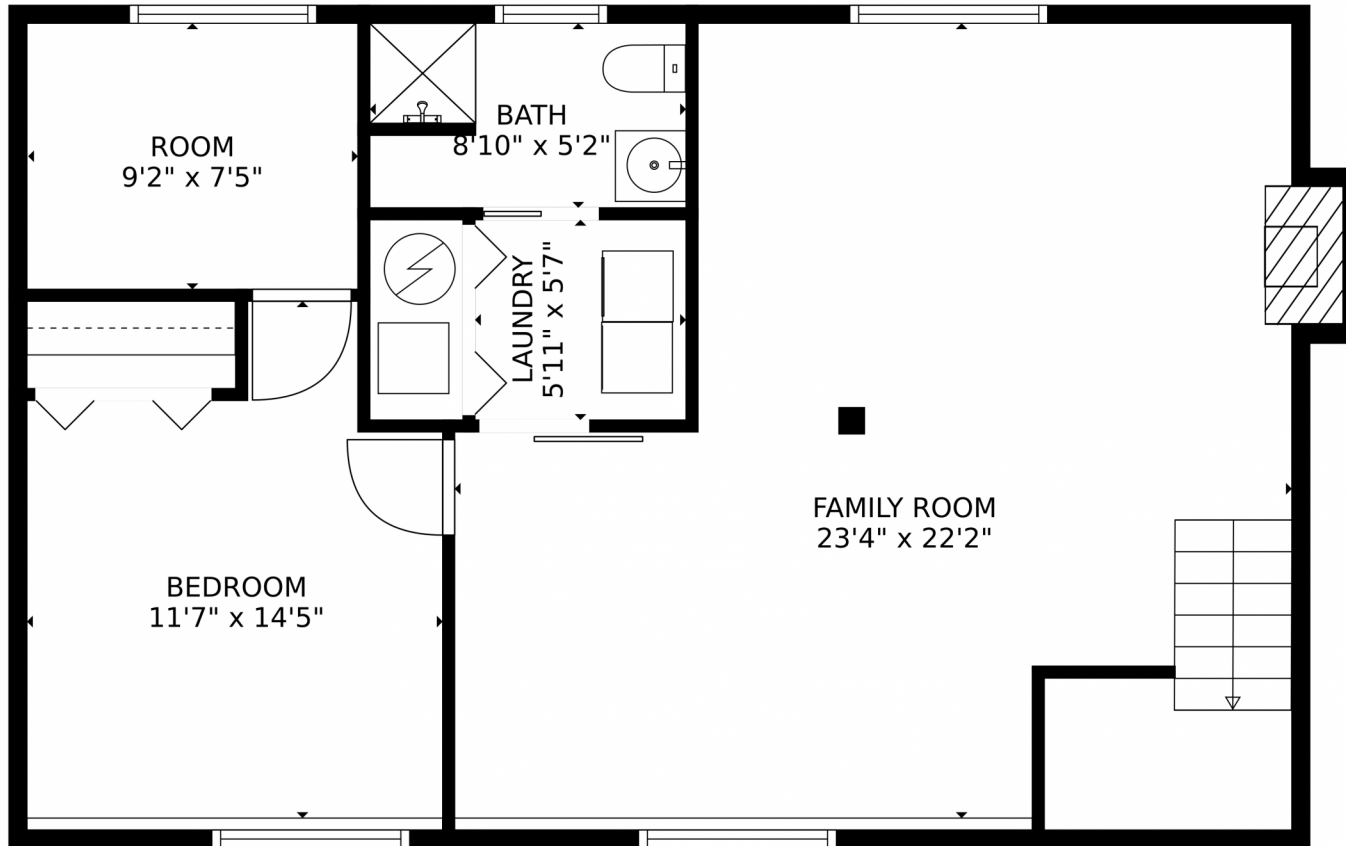

# 217 Summit Circle, Lafayette, CO 80026 – Main Level

**TOTAL: 1775 sq. ft**  
Below Ground: 795 sq. ft, FLOOR 2: 980 sq. ft  
EXCLUDED AREAS: FIREPLACE: 7 sq. ft, GARAGE: 419 sq. ft, DECK: 305 sq. ft,  
PORCH: 30 sq. ft  
MEASUREMENTS CALCULATED BY V1Photos.com ARE DEEMED HIGHLY RELIABLE BUT NOT GUARANTEED.

Disclaimer: Sizes and Dimensions are Approximate, Actual May Vary.

**Marla Cody**  
303-241-1718  
cody6895@hotmail.com

217 Summit Circle, Lafayette, CO 80026 – Lower Level

**TOTAL: 1775 sq. ft**  
Below Ground: 795 sq. ft, FLOOR 2: 980 sq. ft  
EXCLUDED AREAS: FIREPLACE: 7 sq. ft, GARAGE: 419 sq. ft, DECK: 305 sq. ft,  
PORCH: 30 sq. ft  
MEASUREMENTS CALCULATED BY V1Photos.com ARE DEEMED HIGHLY RELIABLE BUT NOT GUARANTEED.

# 217 Summit Circle, Lafayette, CO 80026 – All Levels

**TOTAL: 1775 sq. ft**  
Below Ground: 795 sq. ft, FLOOR 2: 980 sq. ft  
EXCLUDED AREAS: FIREPLACE: 7 sq. ft, GARAGE: 419 sq. ft, DECK: 305 sq. ft,  
PORCH: 30 sq. ft