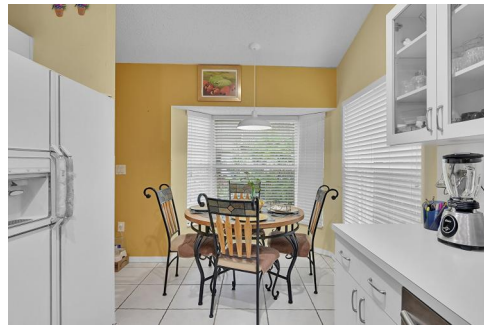

450 Northwest 188th Terrace
Pembroke Pines, FL 33029

Single Family

2365 SQFT

Charles J Schneider
954-478-4784
1971cjs@bellsouth.net

Scan code
for more
property
details