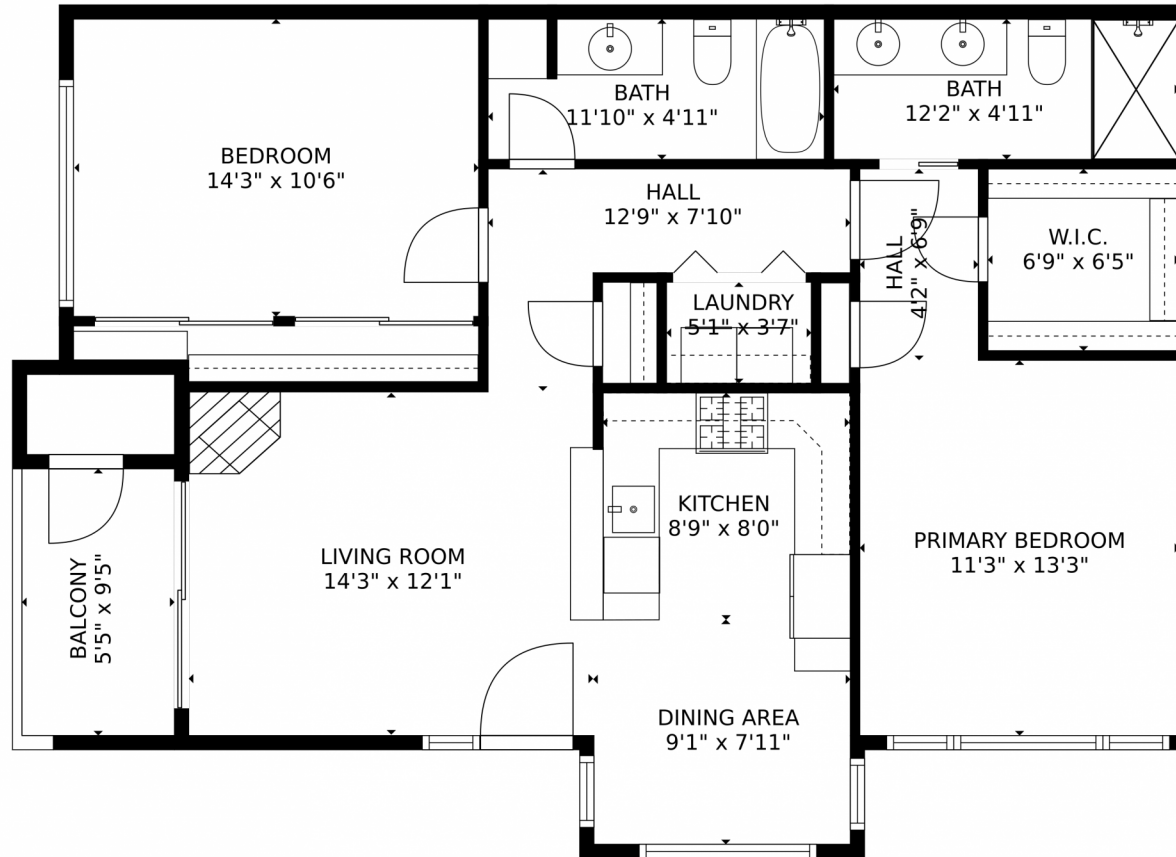

 Single Family

 1046 SQFT

 2 Beds

 2 Baths

Taylor Haas
303-665-7368
taylorh@coloradorpm.com
<https://www.coloradorpm.com/available-rental-properties-denver>

8450 South Little Rock Way #202, Highlands Ranch, CO 80126 – Floor Plan

TOTAL: 959 sq. ft
FLOOR 1: 959 sq. ft
EXCLUDED AREAS: LOW CEILING: 25 sq. ft, BALCONY: 51 sq. ft
MEASUREMENTS CALCULATED BY V1Photos.com ARE DEEMED HIGHLY RELIABLE BUT NOT GUARANTEED.

Disclaimer: Sizes and Dimensions are Approximate, Actual May Vary.