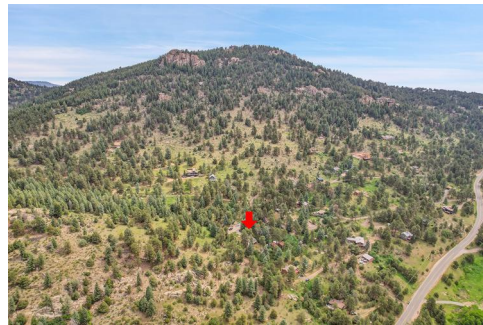

Buy | Sell | Build | Develop | Consult

26049 Edelweiss Circle  
Evergreen, CO 80439

Single Family

1136 SQFT

**Holly Worley**  
303-257-8091  
findahomewithholly@gmail.com

Scan code  
for more  
property  
details

26049 Edelweiss Circle, Evergreen, CO 80439 – main level

**TOTAL: 1099 sq. ft**  
Below Ground: 288 sq. ft, FLOOR 2: 811 sq. ft  
EXCLUDED AREAS: BASEMENT: 523 sq. ft, BALCONY: 216 sq. ft  
MEASUREMENTS CALCULATED BY V1Photos.com ARE DEEMED HIGHLY RELIABLE BUT NOT GUARANTEED.

Disclaimer: Sizes and Dimensions are Approximate, Actual May Vary.

**Holly Worley**  
303-257-8091  
findahomewithholly@gmail.com

Scan code for more property details

26049 Edelweiss Circle, Evergreen, CO 80439 – lower level