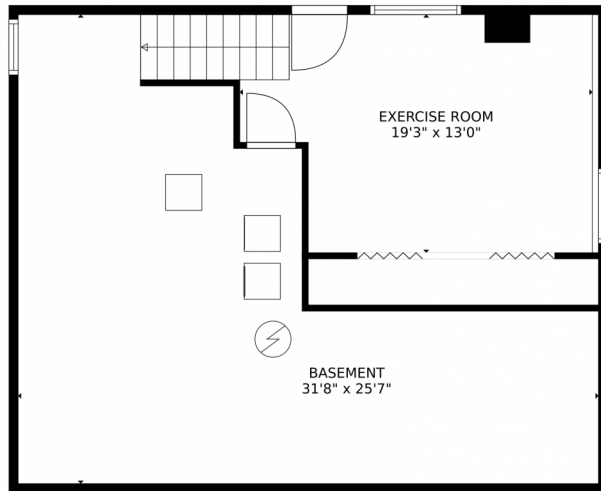

26049 Edelweiss Circle, Evergreen, CO 80439 – all levels

FLOOR 1