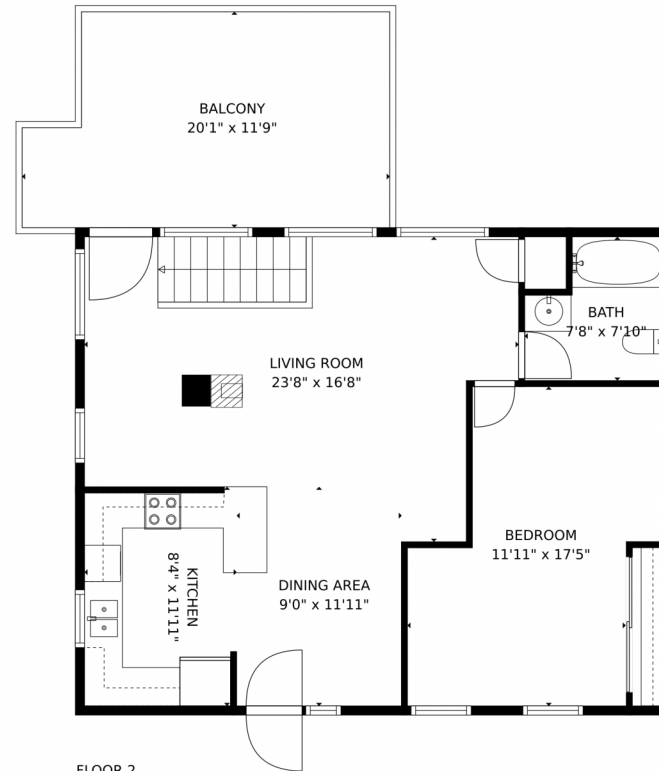

26049 Edelweiss Circle, Evergreen, CO 80439 – main level

**TOTAL: 1099 sq. ft**  
Below Ground: 288 sq. ft, FLOOR 2: 811 sq. ft  
EXCLUDED AREAS: BASEMENT: 523 sq. ft, BALCONY: 216 sq. ft  
MEASUREMENTS CALCULATED BY V1Photos.com ARE DEEMED HIGHLY RELIABLE BUT NOT GUARANTEED.

**TOTAL: 1099 sq. ft**  
Below Ground: 288 sq. ft, FLOOR 2: 811 sq. ft  
EXCLUDED AREAS: BASEMENT: 523 sq. ft, BALCONY: 216 sq. ft  
MEASUREMENTS CALCULATED BY V1Photos.com ARE DEEMED HIGHLY RELIABLE BUT NOT GUARANTEED.

Disclaimer: Sizes and Dimensions are Approximate, Actual May Vary.

**Holly Worley**  
303-257-8091  
findahomewithholly@gmail.com

# 26049 Edelweiss Circle, Evergreen, CO 80439 – all levels

FLOOR 1

FLOOR 2

**TOTAL: 1099 sq. ft**  
Below Ground: 288 sq. ft, FLOOR 2: 811 sq. ft  
EXCLUDED AREAS: BASEMENT: 523 sq. ft, BALCONY: 216 sq. ft  
MEASUREMENTS CALCULATED BY V1Photos.com ARE DEEMED HIGHLY RELIABLE BUT NOT GUARANTEED.