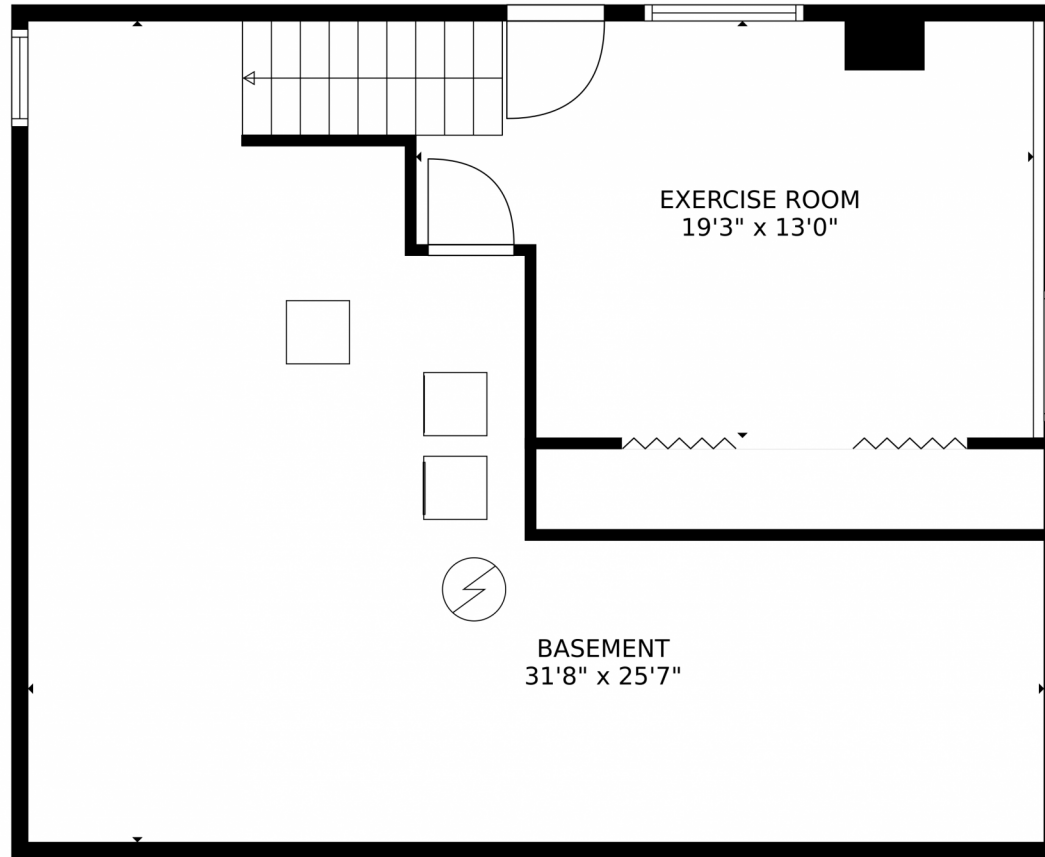

26049 Edelweiss Circle, Evergreen, CO 80439 – main level

**TOTAL: 1099 sq. ft**  
Below Ground: 288 sq. ft, FLOOR 2: 811 sq. ft  
EXCLUDED AREAS: BASEMENT: 523 sq. ft, BALCONY: 216 sq. ft  
MEASUREMENTS CALCULATED BY V1Photos.com ARE DEEMED HIGHLY RELIABLE BUT NOT GUARANTEED.

**TOTAL: 1099 sq. ft**  
Below Ground: 288 sq. ft, FLOOR 2: 811 sq. ft  
EXCLUDED AREAS: BASEMENT: 523 sq. ft, BALCONY: 216 sq. ft  
MEASUREMENTS CALCULATED BY V1Photos.com ARE DEEMED HIGHLY RELIABLE BUT NOT GUARANTEED.