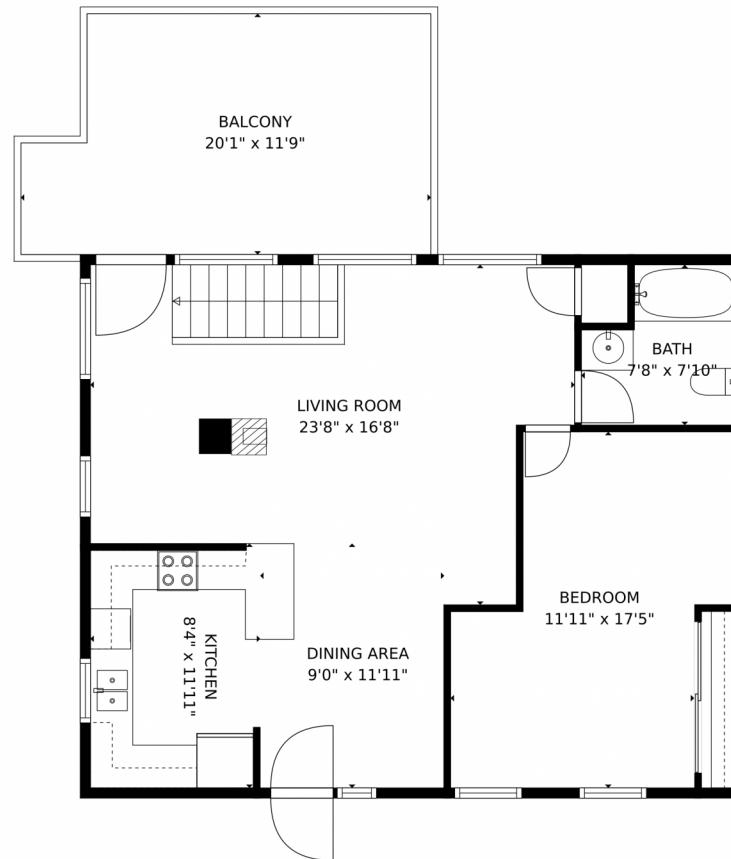

26049 Edelweiss Circle, Evergreen, CO 80439 – main level

**TOTAL: 1099 sq. ft**  
Below Ground: 288 sq. ft, FLOOR 2: 811 sq. ft  
EXCLUDED AREAS: BASEMENT: 523 sq. ft, BALCONY: 216 sq. ft  
MEASUREMENTS CALCULATED BY V1Photos.com ARE DEEMED HIGHLY RELIABLE BUT NOT GUARANTEED.

**TOTAL: 1099 sq. ft**  
Below Ground: 288 sq. ft, FLOOR 2: 811 sq. ft  
EXCLUDED AREAS: BASEMENT: 523 sq. ft, BALCONY: 216 sq. ft  
MEASUREMENTS CALCULATED BY V1Photos.com ARE DEEMED HIGHLY RELIABLE BUT NOT GUARANTEED.