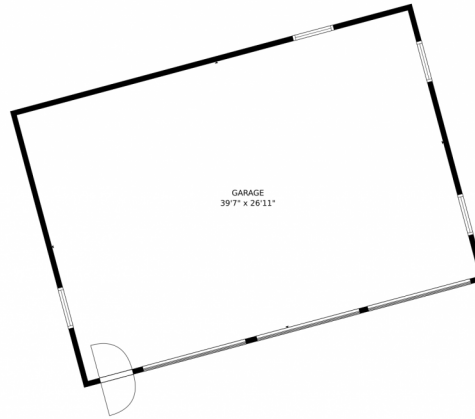

34031 Golden Gate Canyon Road, Golden, CO 80403 – Lower Level

TOTAL: 2186 sq. ft
Below Ground: 827 sq. ft, FLOOR 2: 1359 sq. ft
EXCLUDED AREAS: LAUNDRY: 120 sq. ft, BASEMENT: 368 sq. ft, GARAGE: 1065 sq. ft,
PATIO: 84 sq. ft, DECK: 211 sq. ft, PORCH: 116 sq. ft

Disclaimer: Sizes and Dimensions are Approximate, Actual May Vary.

Pandora & John Erlandson
303-888-6298
pandora@pandorajohnproperties.com
<https://www.pandorajohnproperties.com>

Scan code
for more
property
details