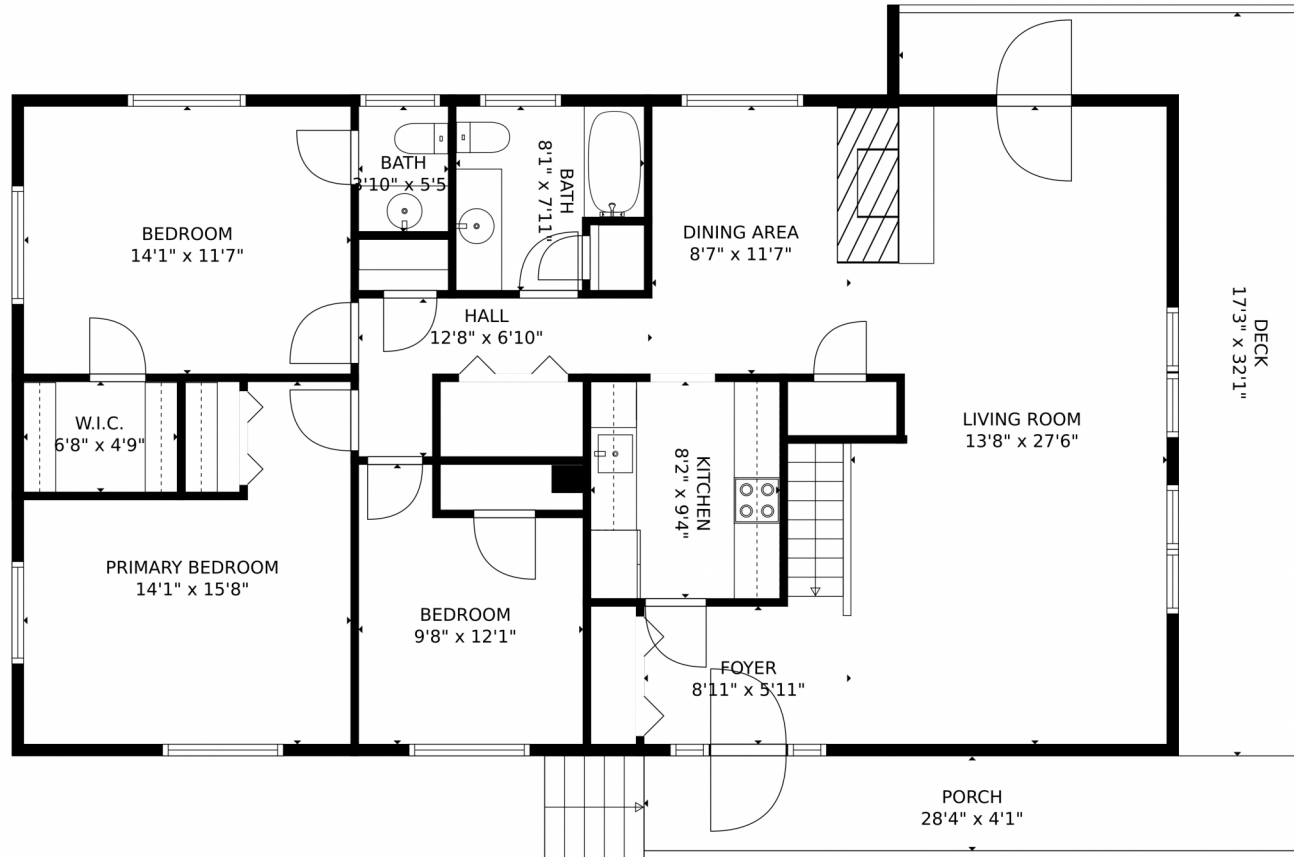

 Single Family

 2744 SQFT

 3 Beds

 3 Baths

Pandora & John Erlandson
303-888-6298
pandora@pandorajohnproperties.com
<https://www.pandorajohnproperties.com>

34031 Golden Gate Canyon Road, Golden, CO 80403 – Main Level

TOTAL: 2186 sq. ft
Below Ground: 827 sq. ft, FLOOR 2: 1359 sq. ft
EXCLUDED AREAS: LAUNDRY: 120 sq. ft, BASEMENT: 368 sq. ft, GARAGE: 1065 sq. ft,
PATIO: 84 sq. ft, DECK: 211 sq. ft, PORCH: 116 sq. ft
MEASUREMENTS CALCULATED BY V1Photos.com ARE DEEMED HIGHLY RELIABLE BUT NOT GUARANTEED.

34031 Golden Gate Canyon Road, Golden, CO 80403 – Lower Level

TOTAL: 2186 sq. ft
Below Ground: 827 sq. ft, FLOOR 2: 1359 sq. ft
EXCLUDED AREAS: LAUNDRY: 120 sq. ft, BASEMENT: 368 sq. ft, GARAGE: 1065 sq. ft,
PATIO: 84 sq. ft, DECK: 211 sq. ft, PORCH: 116 sq. ft

Scan code
for more
property
details

34031 Golden Gate Canyon Road, Golden, CO 80403 – All Levels

TOTAL: 2186 sq. ft
Below Ground: 827 sq. ft, FLOOR 2: 1359 sq. ft
EXCLUDED AREAS: LAUNDRY: 120 sq. ft, BASEMENT: 368 sq. ft, GARAGE: 1065 sq. ft,
PATIO: 84 sq. ft, DECK: 211 sq. ft, PORCH: 116 sq. ft