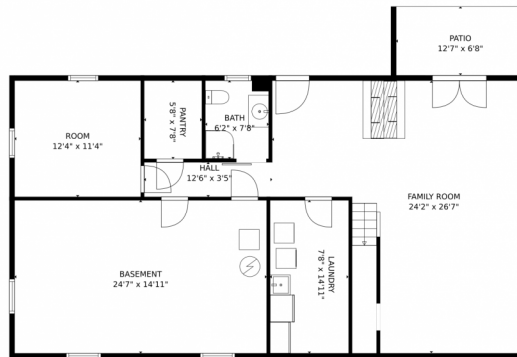

34031 Golden Gate Canyon Road, Golden, CO 80403 – Lower Level

TOTAL: 2186 sq. ft
Below Ground: 827 sq. ft, FLOOR 2: 1359 sq. ft
EXCLUDED AREAS: LAUNDRY: 120 sq. ft, BASEMENT: 368 sq. ft, GARAGE: 1065 sq. ft,
PATIO: 84 sq. ft, DECK: 211 sq. ft, PORCH: 116 sq. ft

Disclaimer: Sizes and Dimensions are Approximate, Actual May Vary.

Pandora & John Erlandson
303-888-6298
pandora@pandorajohnproperties.com
<https://www.pandorajohnproperties.com>

Scan code
for more
property
details