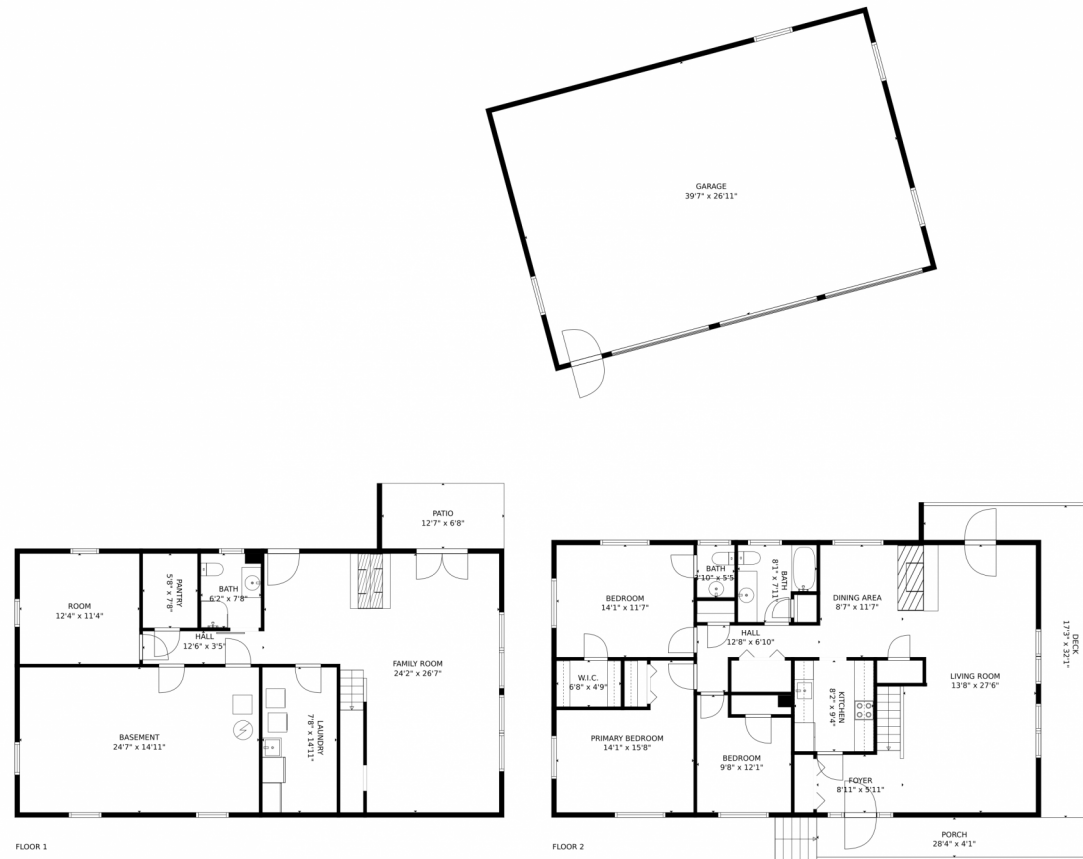

34031 Golden Gate Canyon Road, Golden, CO 80403 – All Levels

TOTAL: 2186 sq. ft
Below Ground: 827 sq. ft, FLOOR 2: 1359 sq. ft
EXCLUDED AREAS: LAUNDRY: 120 sq. ft, BASEMENT: 368 sq. ft, GARAGE: 1065 sq. ft,
PATIO: 84 sq. ft, DECK: 211 sq. ft, PORCH: 116 sq. ft

Disclaimer: Sizes and Dimensions are Approximate, Actual May Vary.

Pandora & John Erlandson
303-888-6298
pandora@pandorajohnproperties.com
<https://www.pandorajohnproperties.com>

Scan code
for more
property
details