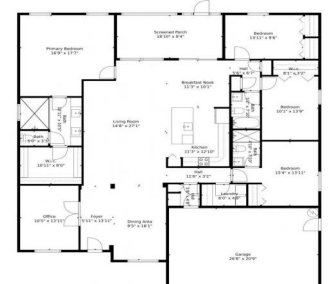

868 Southwest Haas Avenue  
Port St. Lucie, FL 34953

868 Southwest Haas Avenue, Port St. Lucie, FL 34953 - floorplan\_single\_0

Single Family

2438 SQFT

4 Beds

3 Baths

0.23 Acre

**Jason M Coley**  
772-201-5229  
jason@teamcoley.com  
<https://teamcoley.asrefl.com/>

Scan code  
for more  
property  
details

Measurements Calculated By V1photos.com Are Deemed Highly Reliable But Not Guaranteed

Disclaimer: Sizes and Dimensions are Approximate, Actual May Vary.

**Jason M Coley**  
772-201-5229  
jason@teamcoley.com  
<https://teamcoley.asrefl.com/>