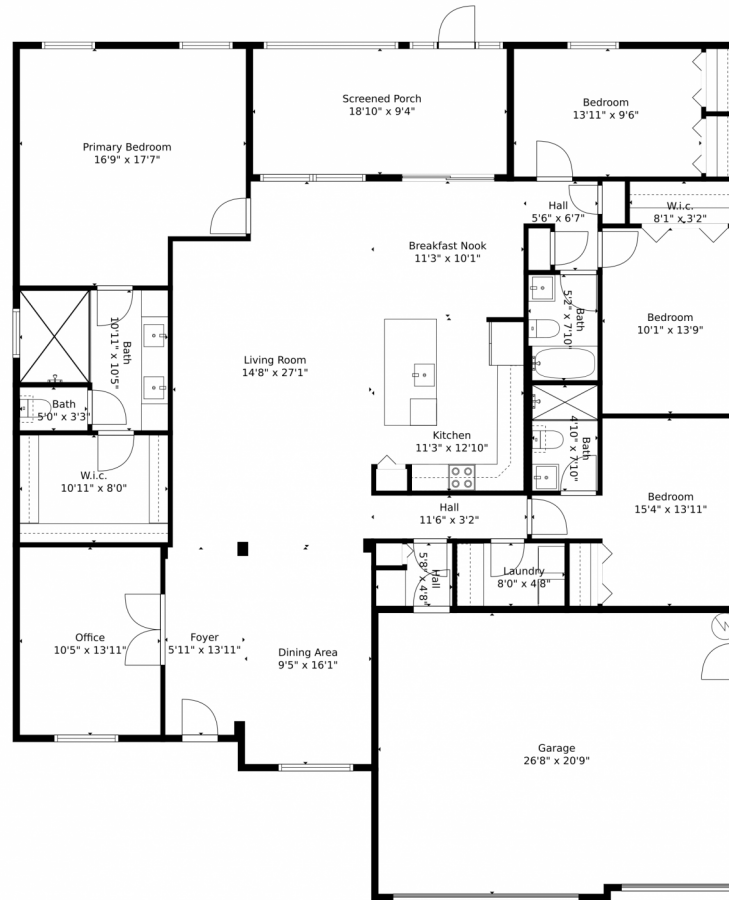

868 Southwest Haas Avenue  
Port St. Lucie, FL 34953

868 Southwest Haas Avenue, Port St. Lucie, FL 34953 - floorplan\_single\_0

Single Family

2438 SQFT

4 Beds

3 Baths

0.23 Acre

**Jason M Coley**  
772-201-5229  
jason@teamcoley.com  
<https://teamcoley.asrefl.com/>

Scan code  
for more  
property  
details

Measurements Calculated By V1photos.com Are Deemed Highly Reliable But Not Guaranteed

Disclaimer: Sizes and Dimensions are Approximate, Actual May Vary.

**Jason M Coley**  
772-201-5229  
jason@teamcoley.com  
<https://teamcoley.asrefl.com/>