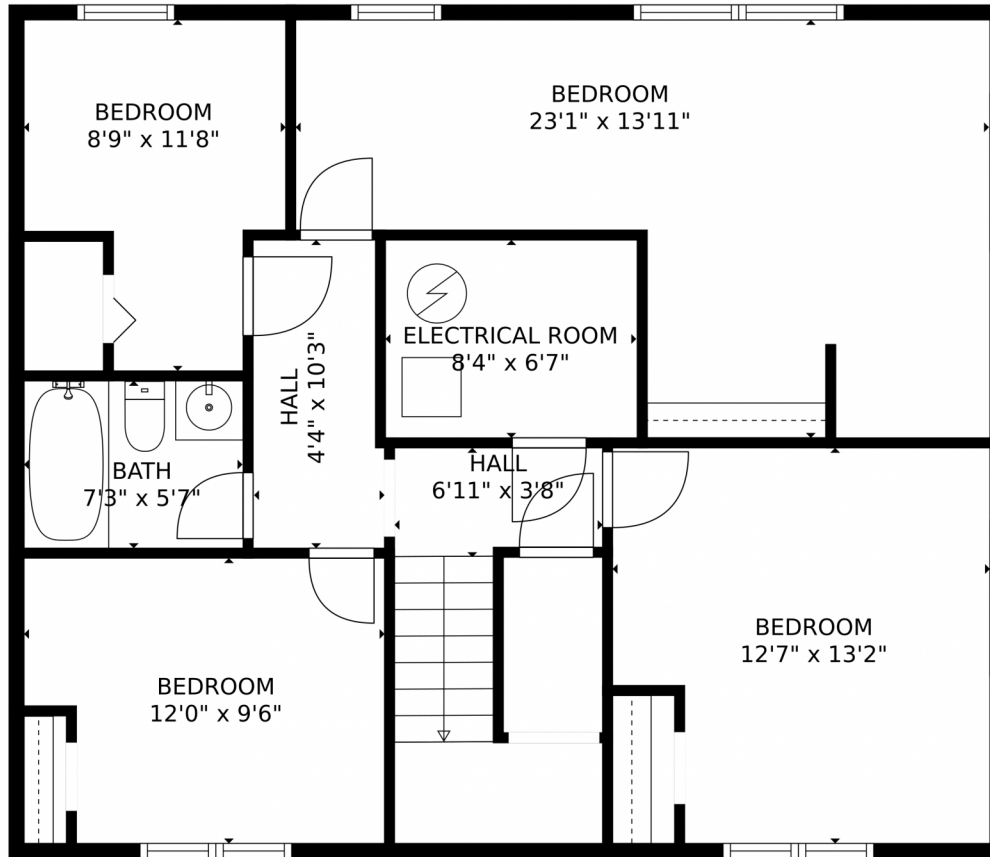

1320 Youngfield Street, Golden, CO 80401 - floorplan\_single\_1

 Single Family

 540 SQFT

 2 Beds

 1 Baths

**Taylor Haas**  
 303-665-7368  
 taylorh@coloradorpm.com  
<https://www.coloradorpm.com/available-rental-properties-denver>

1320 Youngfield Street, Golden, CO 80401 – Lower Level

**TOTAL: 1823 sq. ft**  
Below Ground: 829 sq. ft, FLOOR 2: 994 sq. ft  
EXCLUDED AREAS: ELECTRICAL ROOM: 55 sq. ft, DECK: 414 sq. ft, PORCH: 33 sq. ft  
MEASUREMENTS CALCULATED BY V1Photos.com ARE DEEMED HIGHLY RELIABLE BUT NOT GUARANTEED.

# 1320 Youngfield Street, Golden, CO 80401 – Main Level

**TOTAL: 1823 sq. ft**  
Below Ground: 829 sq. ft, FLOOR 2: 994 sq. ft  
EXCLUDED AREAS: ELECTRICAL ROOM: 55 sq. ft, DECK: 414 sq. ft, PORCH: 33 sq. ft  
MEASUREMENTS CALCULATED BY V1Photos.COM ARE DEEMED HIGHLY RELIABLE BUT NOT GUARANTEED.

# 1320 Youngfield Street, Golden, CO 80401 – All Levels

**TOTAL: 1823 sq. ft**  
Below Ground: 829 sq. ft, FLOOR 2: 994 sq. ft  
EXCLUDED AREAS: ELECTRICAL ROOM: 55 sq. ft, DECK: 414 sq. ft, PORCH: 33 sq. ft  
MEASUREMENTS CALCULATED BY V1Photos.com ARE DEEMED HIGHLY RELIABLE BUT NOT GUARANTEED.