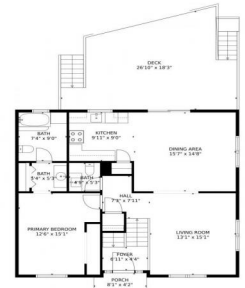

1320 Youngfield Street, Golden, CO 80401 - floorplan\_single\_1

 Single Family

 540 SQFT

 2 Beds

 1 Baths

**Taylor Haas**  
 303-665-7368  
 taylorh@coloradorpm.com  
<https://www.coloradorpm.com/available-rental-properties-denver>

1320 Youngfield Street, Golden, CO 80401 – Lower Level

**TOTAL: 1823 sq. ft**  
Below Ground: 829 sq. ft, FLOOR 2: 994 sq. ft  
EXCLUDED AREAS: ELECTRICAL ROOM: 55 sq. ft, DECK: 414 sq. ft, PORCH: 33 sq. ft  
MEASUREMENTS CALCULATED BY V1Photos.com ARE DEEMED HIGHLY RELIABLE BUT NOT GUARANTEED.

# 1320 Youngfield Street, Golden, CO 80401 – Main Level

**TOTAL: 1823 sq. ft**  
Below Ground: 829 sq. ft, FLOOR 2: 994 sq. ft  
EXCLUDED AREAS: ELECTRICAL ROOM: 55 sq. ft, DECK: 414 sq. ft, PORCH: 33 sq. ft  
MEASUREMENTS CALCULATED BY V1Photos.COM ARE DEEMED HIGHLY RELIABLE BUT NOT GUARANTEED.

# 1320 Youngfield Street, Golden, CO 80401 – All Levels

**TOTAL: 1823 sq. ft**  
Below Ground: 829 sq. ft, FLOOR 2: 994 sq. ft  
EXCLUDED AREAS: ELECTRICAL ROOM: 55 sq. ft, DECK: 414 sq. ft, PORCH: 33 sq. ft  
MEASUREMENTS CALCULATED BY V1Photos.com ARE DEEMED HIGHLY RELIABLE BUT NOT GUARANTEED.