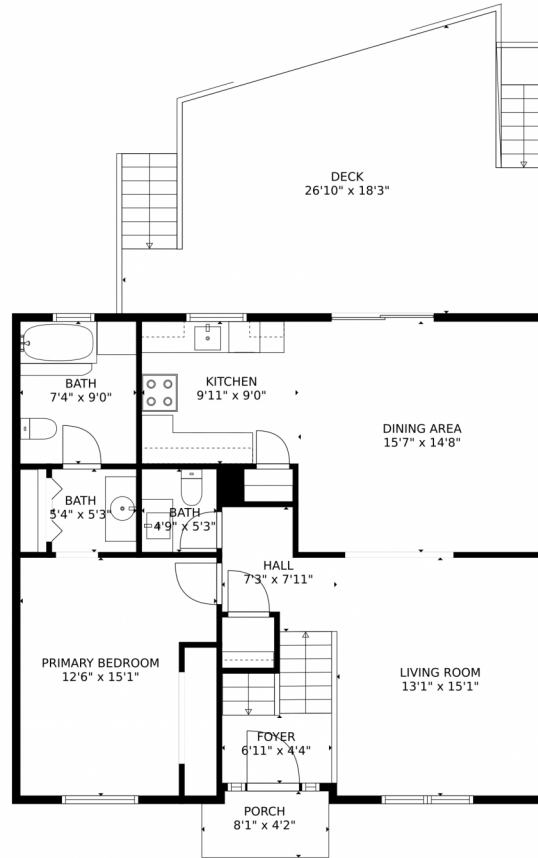

1320 Youngfield Street, Golden, CO 80401 – Lower Level

**TOTAL: 1823 sq. ft**  
Below Ground: 829 sq. ft, FLOOR 2: 994 sq. ft  
EXCLUDED AREAS: ELECTRICAL ROOM: 55 sq. ft, DECK: 414 sq. ft, PORCH: 33 sq. ft  
MEASUREMENTS CALCULATED BY V1Photos.com ARE DEEMED HIGHLY RELIABLE BUT NOT GUARANTEED.

# 1320 Youngfield Street, Golden, CO 80401 – Main Level

**TOTAL: 1823 sq. ft**  
Below Ground: 829 sq. ft, FLOOR 2: 994 sq. ft  
EXCLUDED AREAS: ELECTRICAL ROOM: 55 sq. ft, DECK: 414 sq. ft, PORCH: 33 sq. ft  
MEASUREMENTS CALCULATED BY V1Photos.COM ARE DEEMED HIGHLY RELIABLE BUT NOT GUARANTEED.

# 1320 Youngfield Street, Golden, CO 80401 – All Levels

**TOTAL: 1823 sq. ft**  
Below Ground: 829 sq. ft, FLOOR 2: 994 sq. ft  
EXCLUDED AREAS: ELECTRICAL ROOM: 55 sq. ft, DECK: 414 sq. ft, PORCH: 33 sq. ft  
MEASUREMENTS CALCULATED BY V1Photos.com ARE DEEMED HIGHLY RELIABLE BUT NOT GUARANTEED.