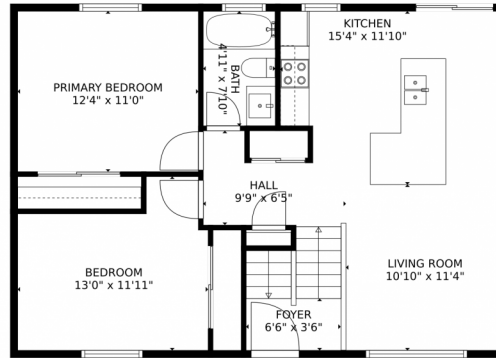

FLOOR 2

TOTAL: 1529 sq. ft
Below Ground: 757 sq. ft, FLOOR 2: 772 sq. ft
EXCLUDED AREAS: ROOM: 15 sq. ft

Disclaimer: Sizes and Dimensions are Approximate, Actual May Vary.

Taylor Haas
303-665-7368
taylorh@coloradorpm.com
<https://www.coloradorpm.com/available-rental-properties-denver>

Scan code
for more
property
details