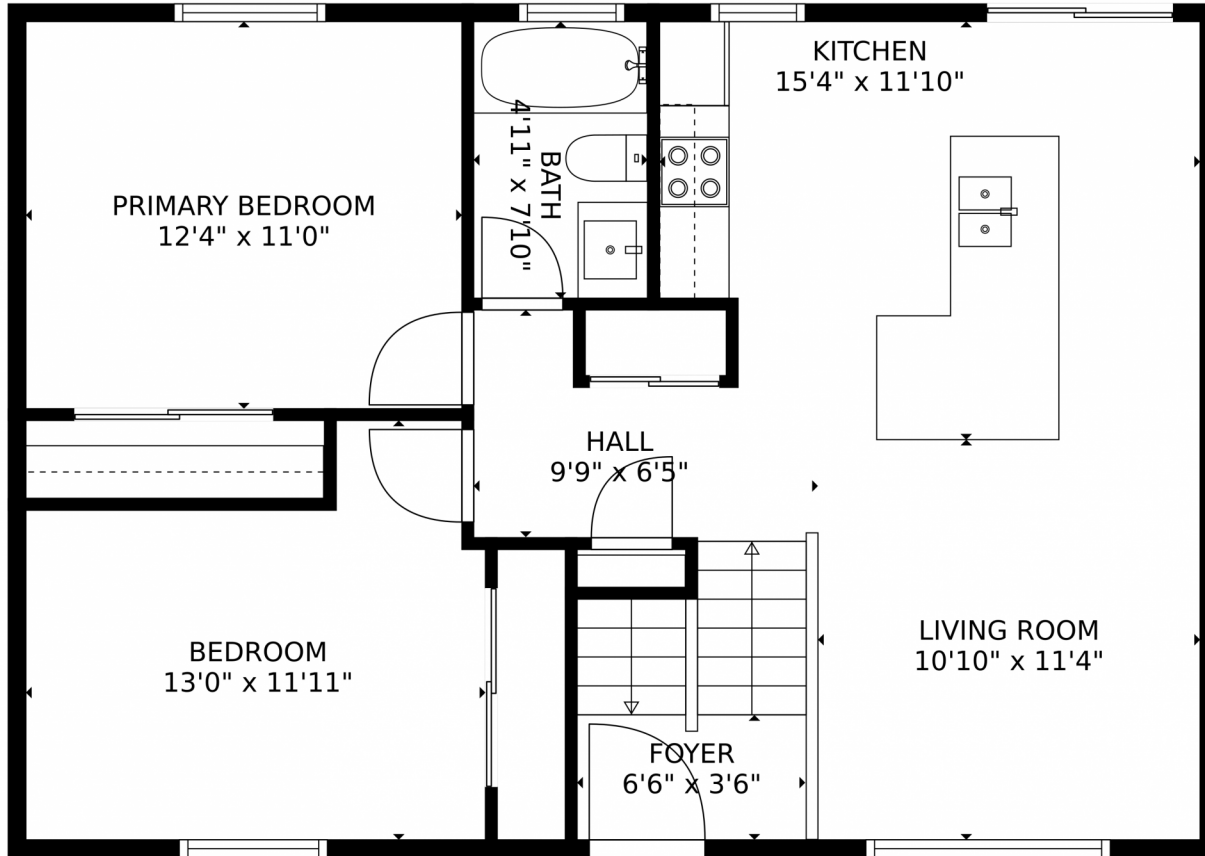

TOTAL: 1529 sq. ft
Below Ground: 757 sq. ft, FLOOR 2: 772 sq. ft
EXCLUDED AREAS: ROOM: 15 sq. ft

Disclaimer: Sizes and Dimensions are Approximate, Actual May Vary.

Taylor Haas

303-665-7368

taylorh@coloradorpm.com

<https://www.coloradorpm.com/available-rental-properties-denver>

Scan code
for more
property
details