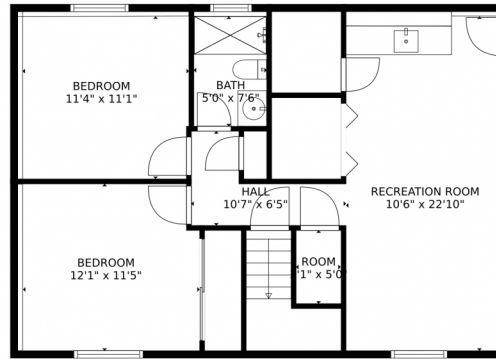

FLOOR 2

FLOOR 1

TOTAL: 1529 sq. ft
Below Ground: 757 sq. ft, FLOOR 2: 772 sq. ft
EXCLUDED AREAS: ROOM: 15 sq. ft

Disclaimer: Sizes and Dimensions are Approximate, Actual May Vary.

Taylor Haas
303-665-7368
taylorh@coloradorpm.com
<https://www.coloradorpm.com/available-rental-properties-denver>

Scan code
for more
property
details