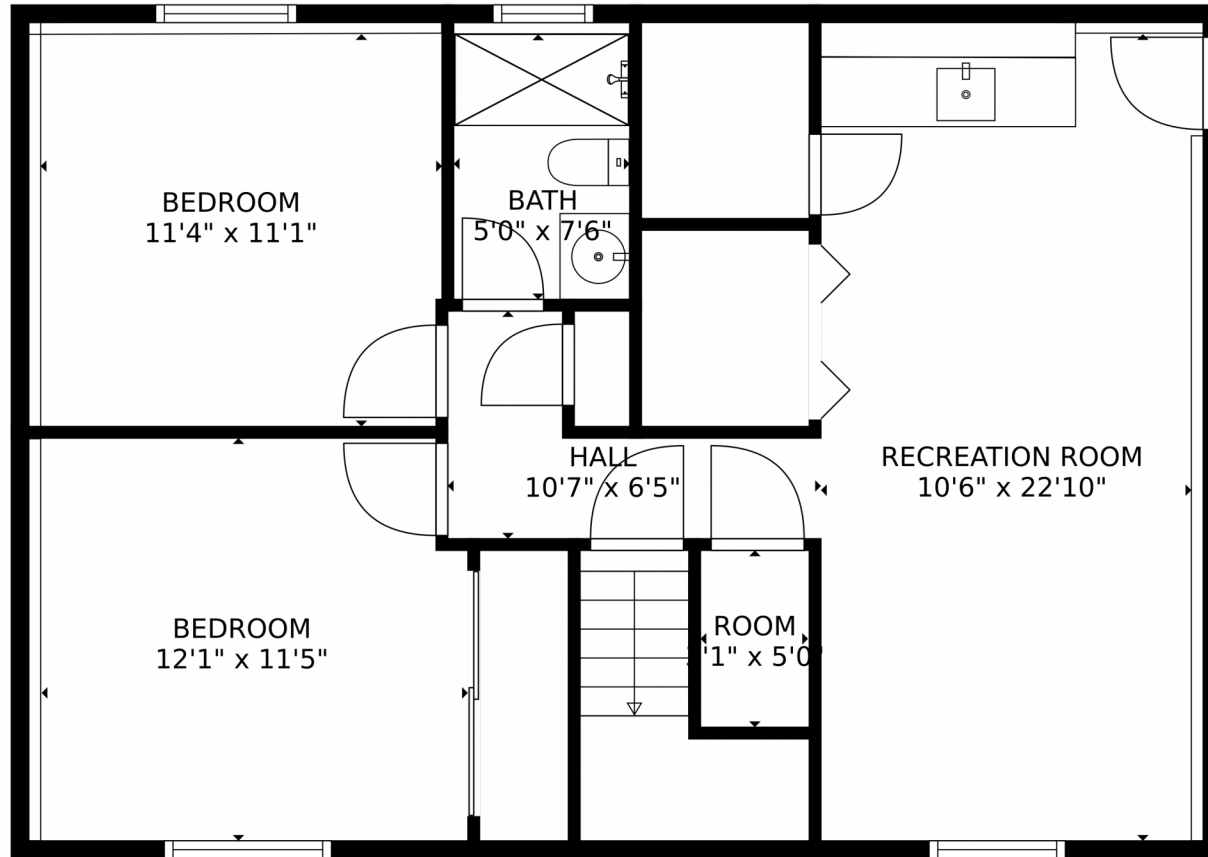

TOTAL: 1529 sq. ft
Below Ground: 757 sq. ft, FLOOR 2: 772 sq. ft
EXCLUDED AREAS: ROOM: 15 sq. ft

Disclaimer: Sizes and Dimensions are Approximate, Actual May Vary.

Taylor Haas
303-665-7368
taylorh@coloradorpm.com
<https://www.coloradorpm.com/available-rental-properties-denver>

Scan code
for more
property
details