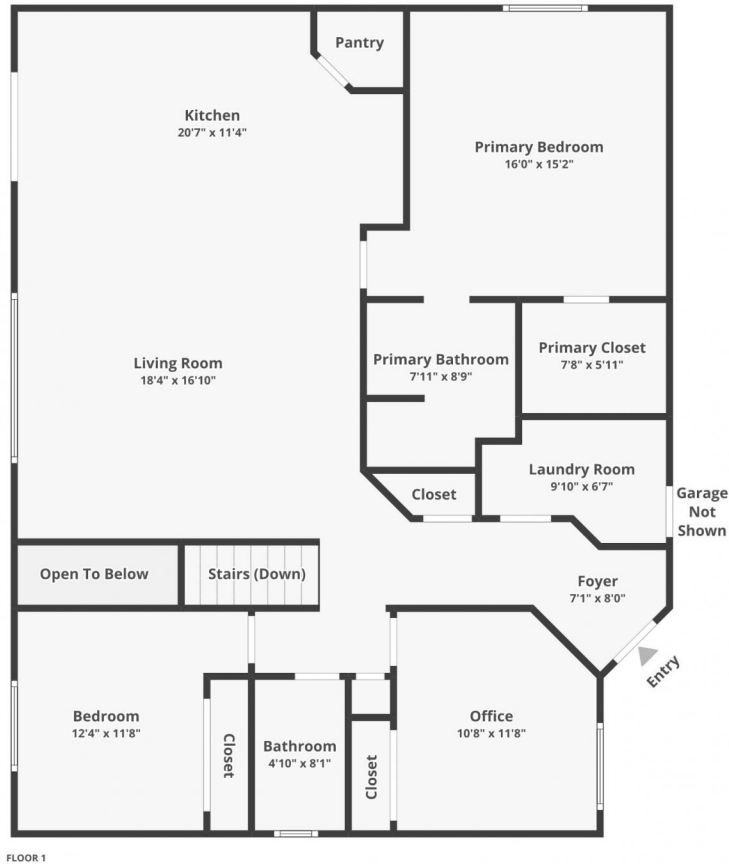

903 South Settlers Drive, Milliken, CO 80543 — all levels

Disclaimer: Sizes and Dimensions are Approximate, Actual May Vary.

Holly Worley
303-257-8091
findahomewithholly@gmail.com