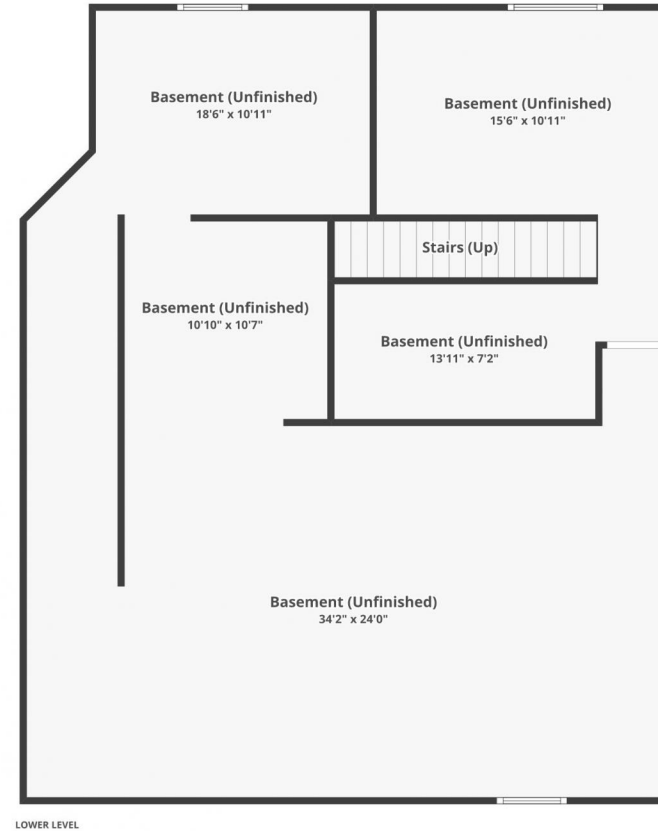

903 South Settlers Drive, Milliken, CO 80543 — all levels

Disclaimer: Sizes and Dimensions are Approximate, Actual May Vary.

Holly Worley
303-257-8091
findahomewithholly@gmail.com