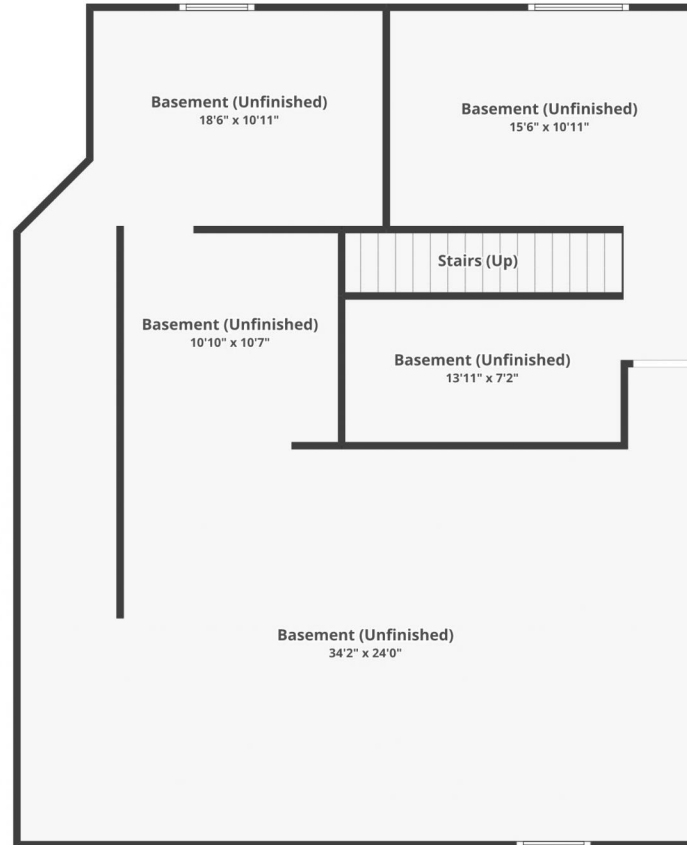

903 South Settlers Drive, Milliken, CO 80543 — Lower-Level

Lower Level

Disclaimer: Sizes and Dimensions are Approximate, Actual May Vary.

Holly Worley
303-257-8091
findahomewithholly@gmail.com