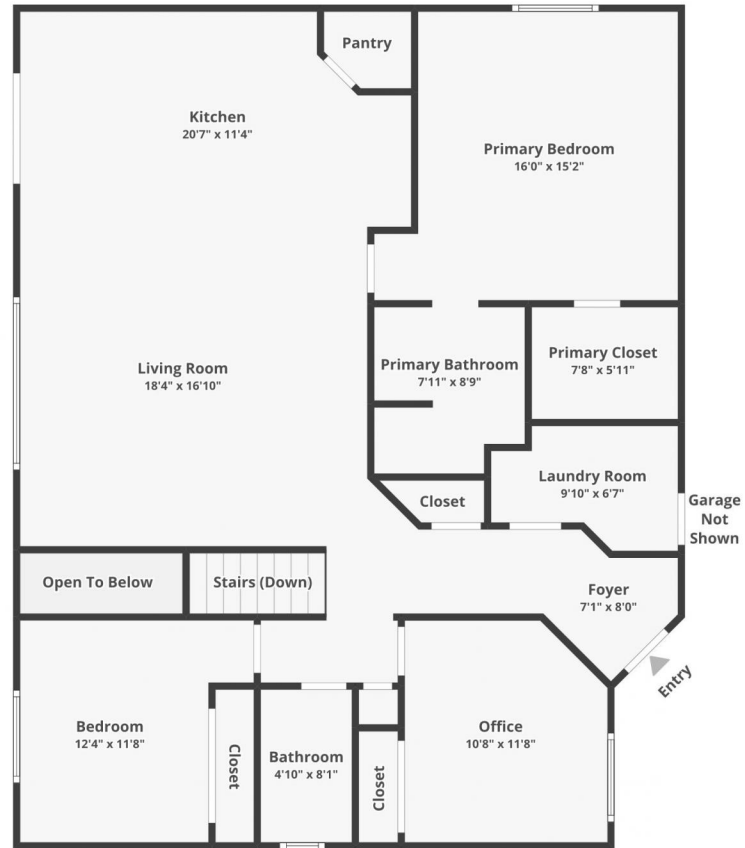

903 South Settlers Drive, Milliken, CO 80543 — main level

Floor 1

Disclaimer: Sizes and Dimensions are Approximate, Actual May Vary.

Holly Worley
303-257-8091
findahomewithholly@gmail.com