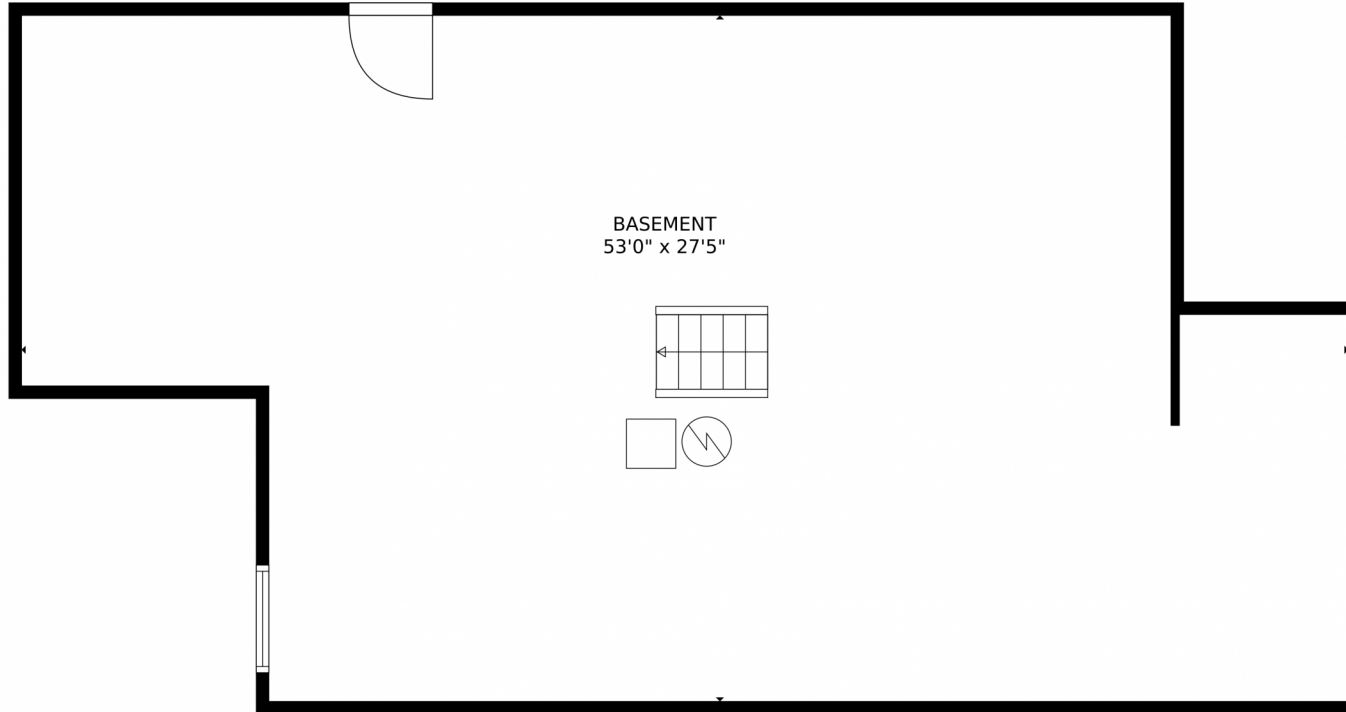

BASEMENT
53'0" x 27'5"

TOTAL: 1244 sq. ft
Below Ground: 0 sq. ft, FLOOR 2: 1244 sq. ft
EXCLUDED AREAS: BASEMENT: 1242 sq. ft

Disclaimer: Sizes and Dimensions are Approximate, Actual May Vary.

Eric Carlton
303-520-4444
ericjcarlton@comcast.net