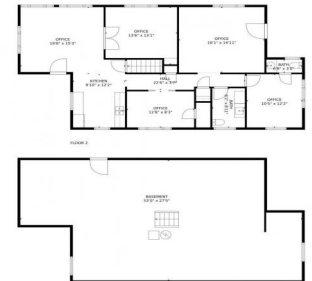

7705 Ralston Road, Arvada, CO 80002 - floorplan_all.0

Commercial

2694 SQFT

0.17 Acre

Eric Carlton
303-520-4444
ericjcarlton@comcast.net

Scan code
for more
property
details

BASEMENT
53'0" x 27'5"

TOTAL: 1244 sq. ft
Below Ground: 0 sq. ft, FLOOR 2: 1244 sq. ft
EXCLUDED AREAS: BASEMENT: 1242 sq. ft

MEASUREMENTS CALCULATED BY V1Photos.com ARE DEEMED HIGHLY RELIABLE BUT NOT GUARANTEED.

Disclaimer: Sizes and Dimensions are Approximate, Actual May Vary.

Eric Carlton
303-520-4444
ericjcarlton@comcast.net

Scan code
for more
property
details

TOTAL: 1244 sq. ft
Below Ground: 0 sq. ft, FLOOR 2: 1244 sq. ft
EXCLUDED AREAS: BASEMENT: 1242 sq. ft

MEASUREMENTS CALCULATED BY V1Photos.com ARE DEEMED HIGHLY RELIABLE BUT NOT GUARANTEED.

Disclaimer: Sizes and Dimensions are Approximate, Actual May Vary.

Eric Carlton
303-520-4444
ericjcarlton@comcast.net

FLOOR 2

FLOOR 1

TOTAL: 1244 sq. ft
Below Ground: 0 sq. ft, FLOOR 2: 1244 sq. ft
EXCLUDED AREAS: BASEMENT: 1242 sq. ft