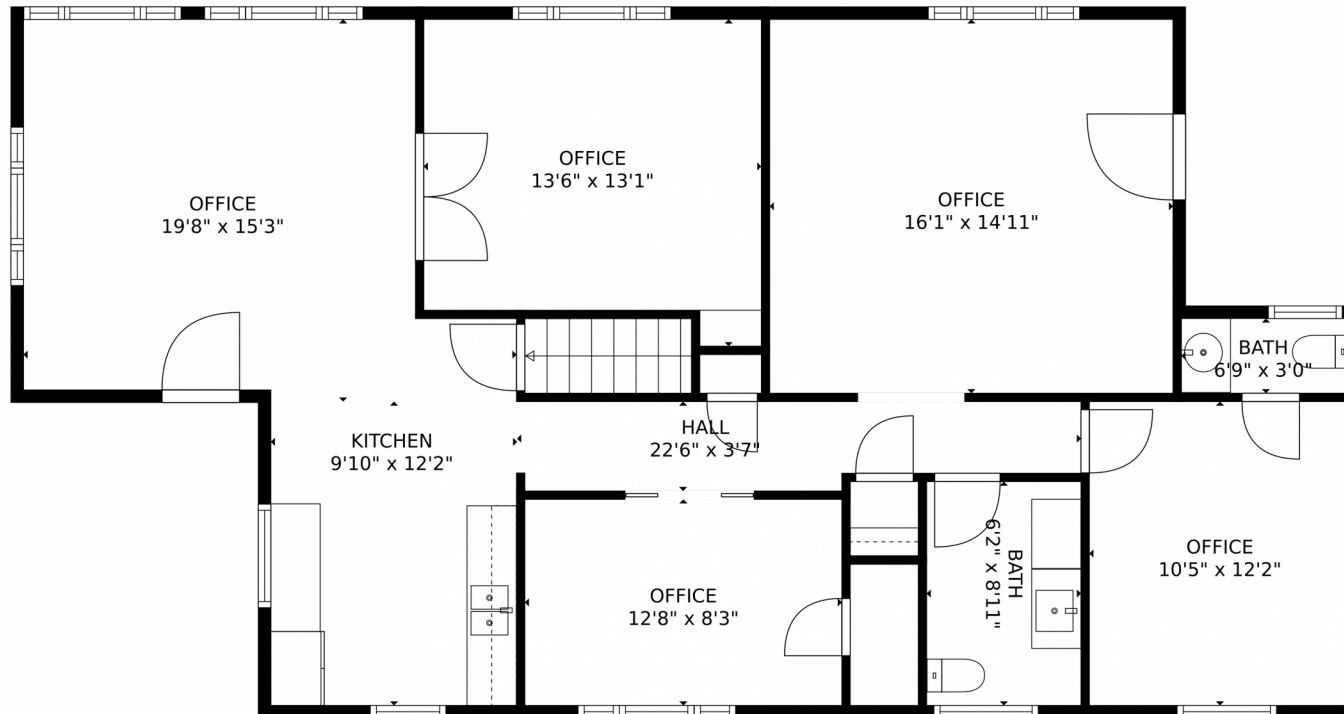

TOTAL: 1244 sq. ft
Below Ground: 0 sq. ft, FLOOR 2: 1244 sq. ft
EXCLUDED AREAS: BASEMENT: 1242 sq. ft

Disclaimer: Sizes and Dimensions are Approximate, Actual May Vary.

Eric Carlton
303-520-4444
ericjcarlton@comcast.net