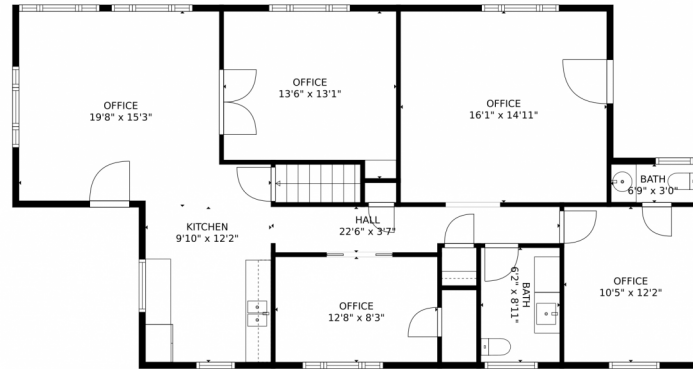

FLOOR 2

TOTAL: 1244 sq. ft
Below Ground: 0 sq. ft, FLOOR 2: 1244 sq. ft
EXCLUDED AREAS: BASEMENT: 1242 sq. ft

Disclaimer: Sizes and Dimensions are Approximate, Actual May Vary.

Eric Carlton
303-520-4444
ericjcarlton@comcast.net