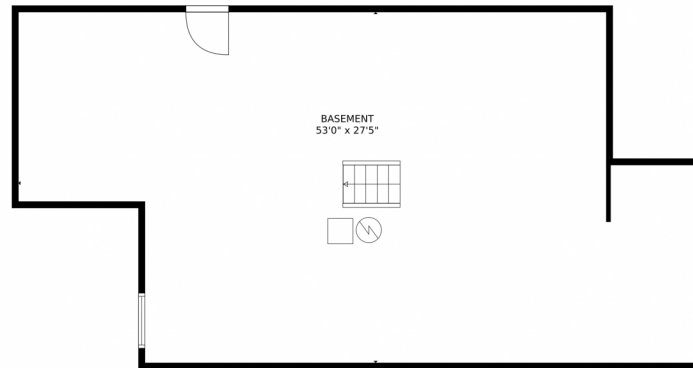

FLOOR 2

FLOOR 1

TOTAL: 1244 sq. ft
Below Ground: 0 sq. ft, FLOOR 2: 1244 sq. ft
EXCLUDED AREAS: BASEMENT: 1242 sq. ft

Disclaimer: Sizes and Dimensions are Approximate, Actual May Vary.

Eric Carlton
303-520-4444
ericjcarlton@comcast.net