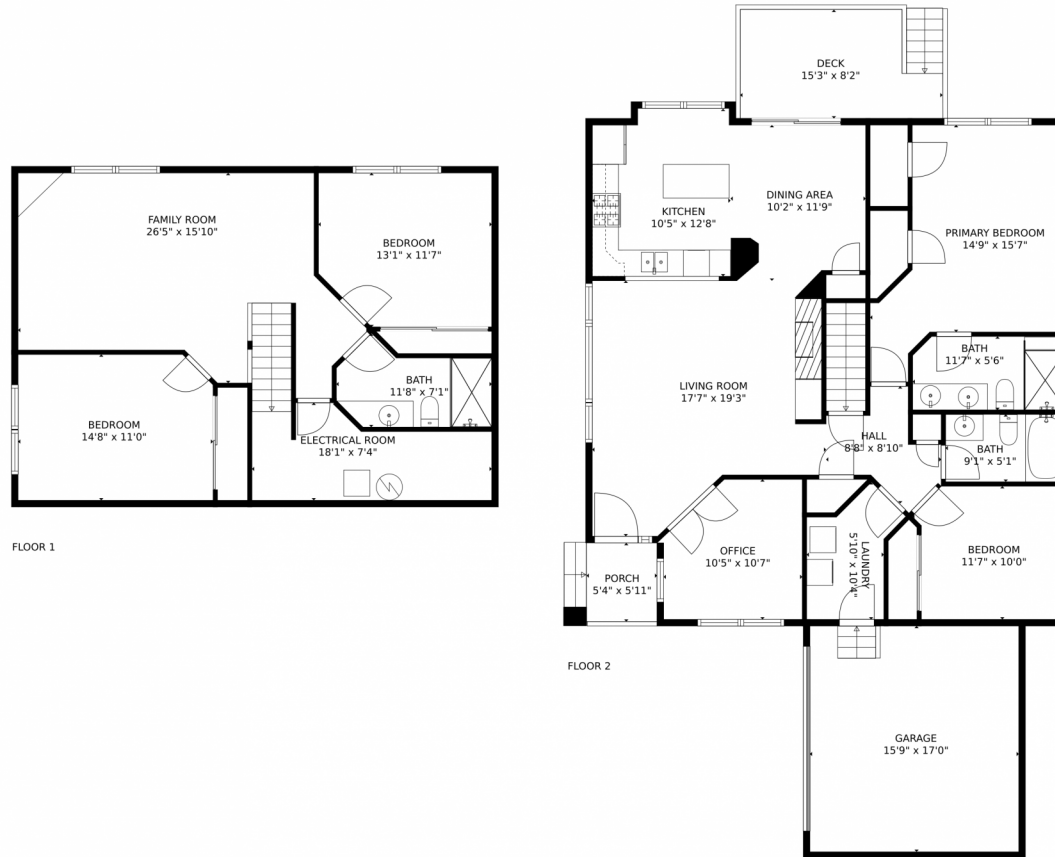

2740 Meadow Mountain Trail, Lafayette, CO 80026 – All Levels

TOTAL: 2081 sq. ft
Below Ground: 775 sq. ft, FLOOR 2: 1306 sq. ft
EXCLUDED AREAS: ELECTRICAL ROOM: 107 sq. ft, GARAGE: 268 sq. ft, PORCH: 32 sq. ft,
DECK: 111 sq. ft

Disclaimer: Sizes and Dimensions are Approximate, Actual May Vary.

Pete Abel
303-594-8319
peteabelsold4u@boulderco.com
<https://www.peteabel.com>

Scan code
for more
property
details