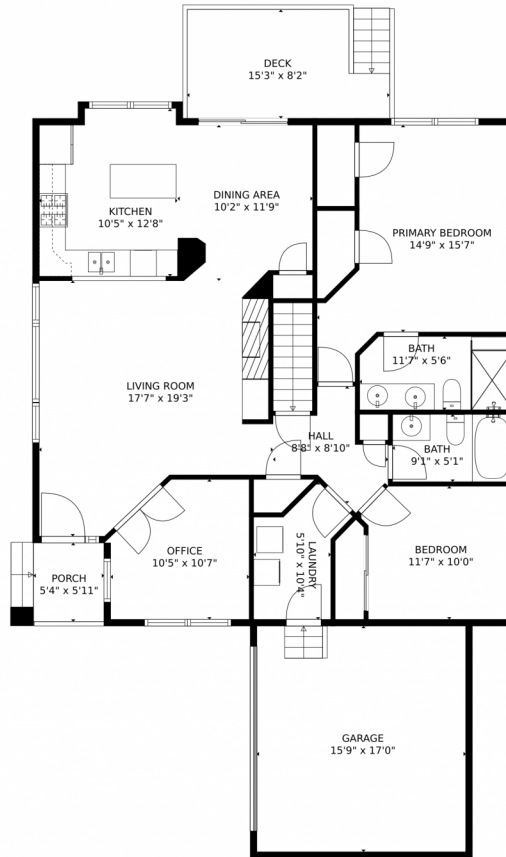

Scan code  
 for more  
 property  
 details

2740 Meadow Mountain Trail, Lafayette, CO 80026 – Lower Level

**TOTAL: 2081 sq. ft**  
Below Ground: 775 sq. ft, FLOOR 2: 1306 sq. ft  
EXCLUDED AREAS: ELECTRICAL ROOM: 107 sq. ft, GARAGE: 268 sq. ft, PORCH: 32 sq. ft,  
DECK: 111 sq. ft

MEASUREMENTS CALCULATED BY V1Photos.com ARE DEEMED HIGHLY RELIABLE BUT NOT GUARANTEED.

Disclaimer: Sizes and Dimensions are Approximate, Actual May Vary.

**Pete Abel**  
303-594-8319  
peteabelsold4u@boulderco.com  
<https://www.peteabel.com>

# 2740 Meadow Mountain Trail, Lafayette, CO 80026 – Main Level

**TOTAL: 2081 sq. ft**  
Below Ground: 775 sq. ft, FLOOR 2: 1306 sq. ft  
EXCLUDED AREAS: ELECTRICAL ROOM: 107 sq. ft, GARAGE: 268 sq. ft, PORCH: 32 sq. ft,  
DECK: 111 sq. ft