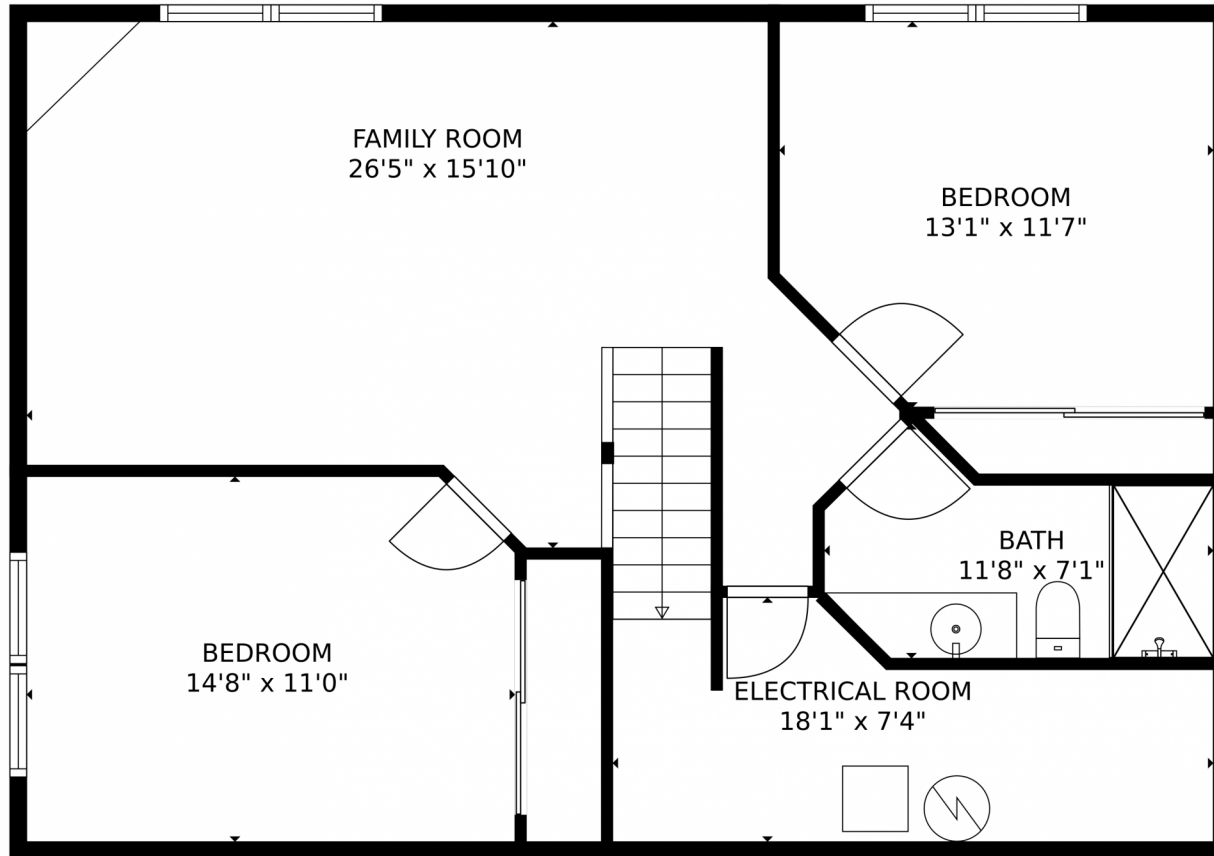

2740 Meadow Mountain Trail, Lafayette, CO 80026 – Lower Level

TOTAL: 2081 sq. ft
Below Ground: 775 sq. ft, FLOOR 2: 1306 sq. ft
EXCLUDED AREAS: ELECTRICAL ROOM: 107 sq. ft, GARAGE: 268 sq. ft, PORCH: 32 sq. ft,
DECK: 111 sq. ft

Disclaimer: Sizes and Dimensions are Approximate, Actual May Vary.

Pete Abel
303-594-8319
peteabelsold4u@boulderco.com
<https://www.peteabel.com>