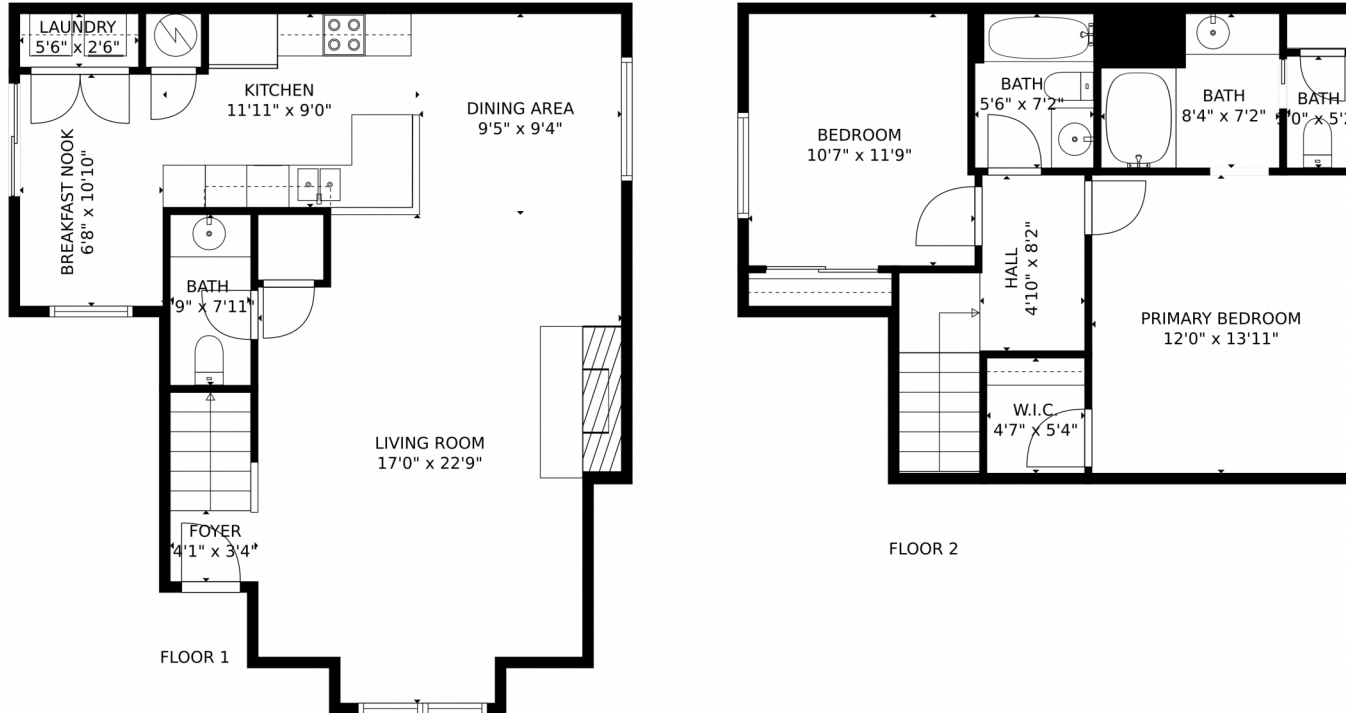

TOTAL: 1259 sq. ft
FLOOR 1: 712 sq. ft, FLOOR 2: 547 sq. ft

Disclaimer: Sizes and Dimensions are Approximate, Actual May Vary.

Taylor Haas

303-665-7368

taylorh@coloradorpm.com

<https://www.coloradorpm.com/available-rental-properties-denver>

Scan code
for more
property
details