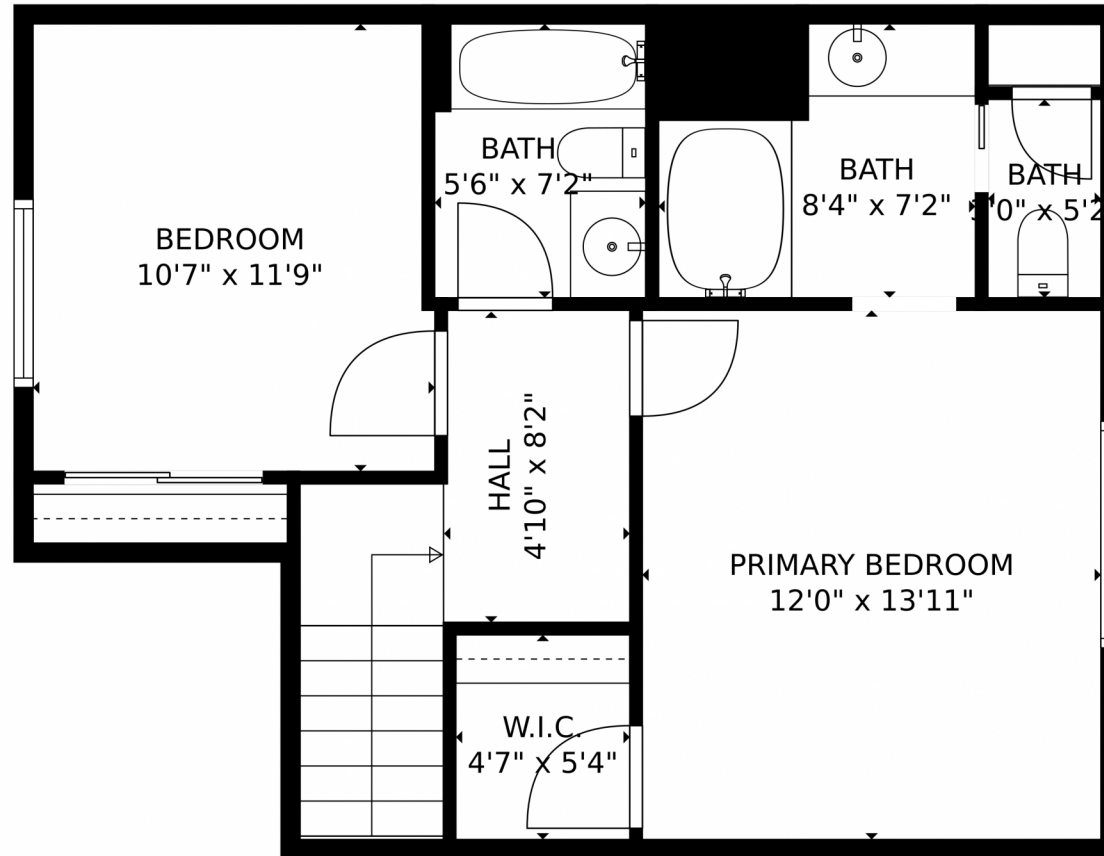

TOTAL: 1259 sq. ft
FLOOR 1: 712 sq. ft, FLOOR 2: 547 sq. ft

Disclaimer: Sizes and Dimensions are Approximate, Actual May Vary.

Taylor Haas
303-665-7368
taylorh@coloradorpm.com
<https://www.coloradorpm.com/available-rental-properties-denver>