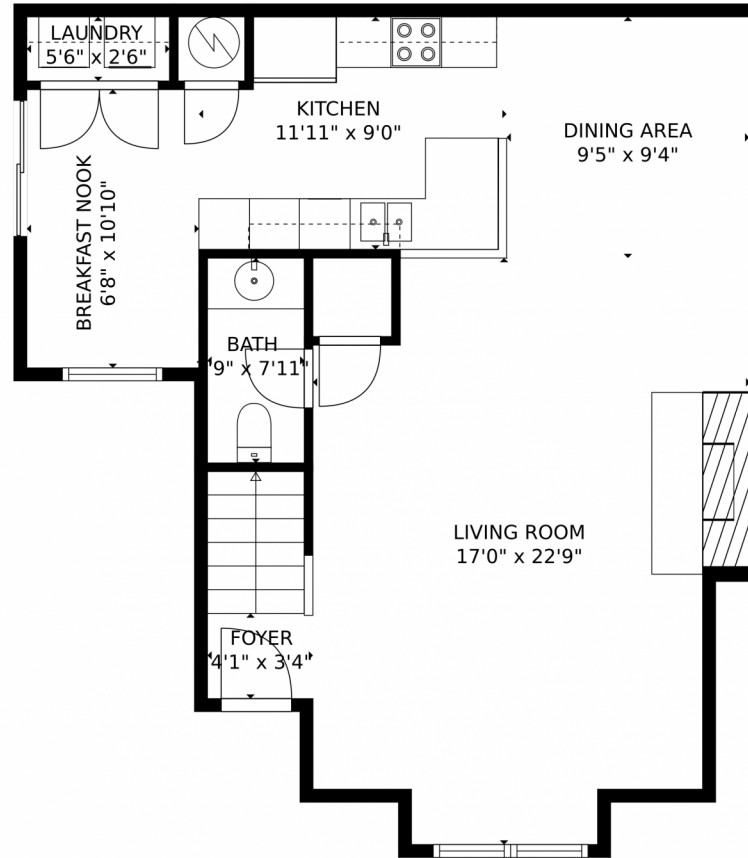

TOTAL: 1259 sq. ft
FLOOR 1: 712 sq. ft, FLOOR 2: 547 sq. ft

Disclaimer: Sizes and Dimensions are Approximate, Actual May Vary.

Taylor Haas
303-665-7368
taylorh@coloradorpm.com
<https://www.coloradorpm.com/available-rental-properties-denver>