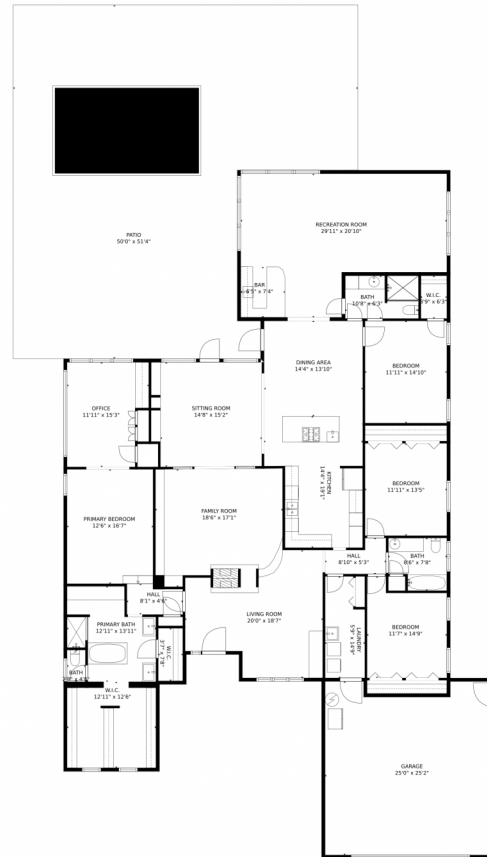

2650 Northwest 23rd Way
Boca Raton, FL 33431
COMMUNITY: Boca Bath and Tennis

Single Family

3080 SQFT

Linda Doremus
561-271-3890
doremusrealtor@gmail.com

2650 Northwest 23rd Way, Boca Raton, FL 33431 – Floor Plan

TOTAL: 3492 sq. ft
FLOOR 1: 3492 sq. ft
EXCLUDED AREAS: GARAGE: 602 sq. ft, PATIO: 1853 sq. ft

MEASUREMENTS CALCULATED BY V1Photos.com ARE DEEMED HIGHLY RELIABLE BUT NOT GUARANTEED.

Disclaimer: Sizes and Dimensions are Approximate, Actual May Vary.