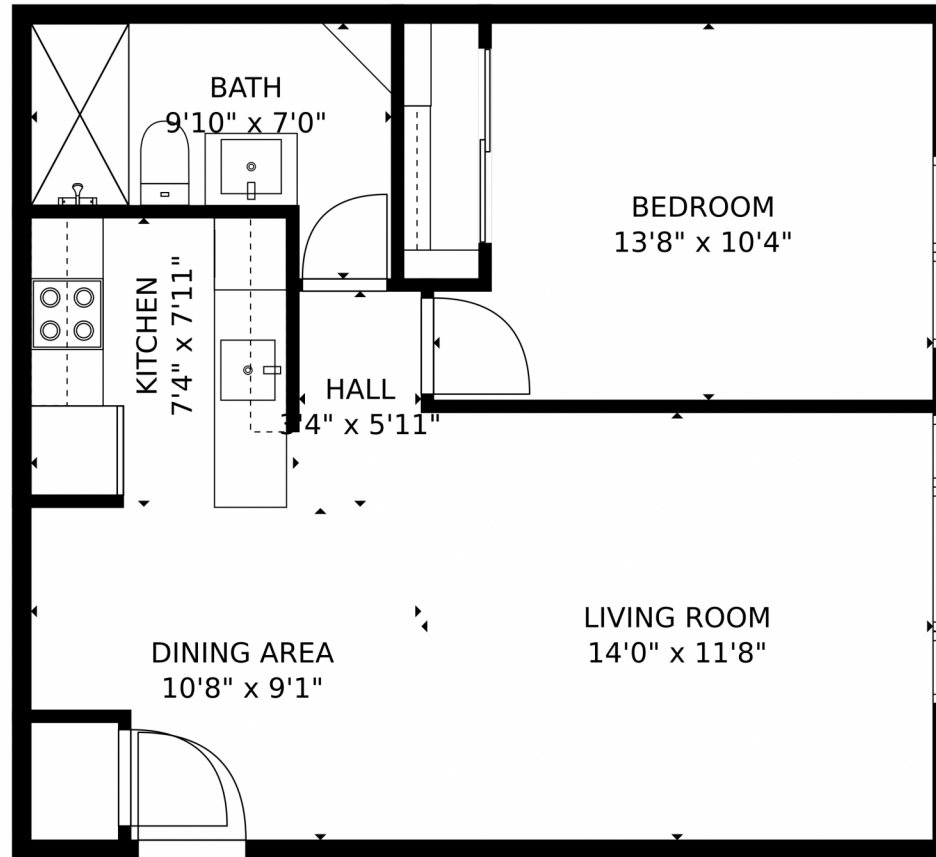

TOTAL: 551 sq. ft
FLOOR 1: 551 sq. ft

Disclaimer: Sizes and Dimensions are Approximate, Actual May Vary.

Taylor Haas

303-665-7368

taylorh@coloradorpm.com

<https://www.coloradorpm.com/available-rental-properties-denver>

Scan code
for more
property
details