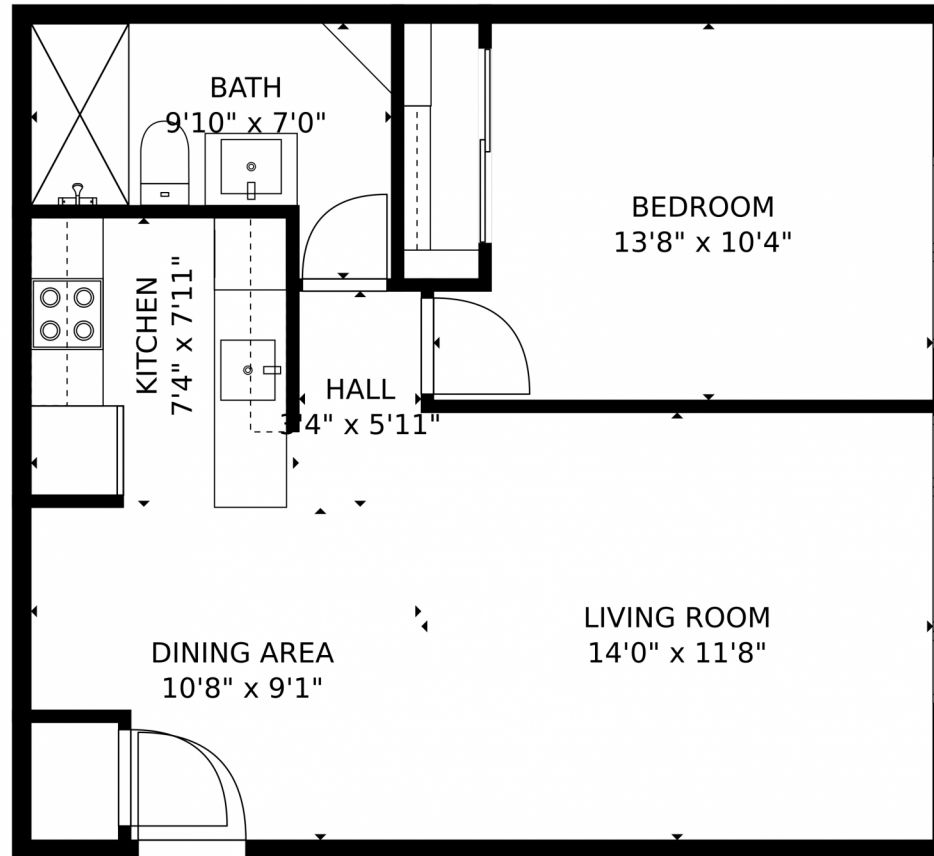

TOTAL: 551 sq. ft
FLOOR 1: 551 sq. ft

Disclaimer: Sizes and Dimensions are Approximate, Actual May Vary.

Taylor Haas
303-665-7368
taylorh@coloradorpm.com
<https://www.coloradorpm.com/available-rental-properties-denver>