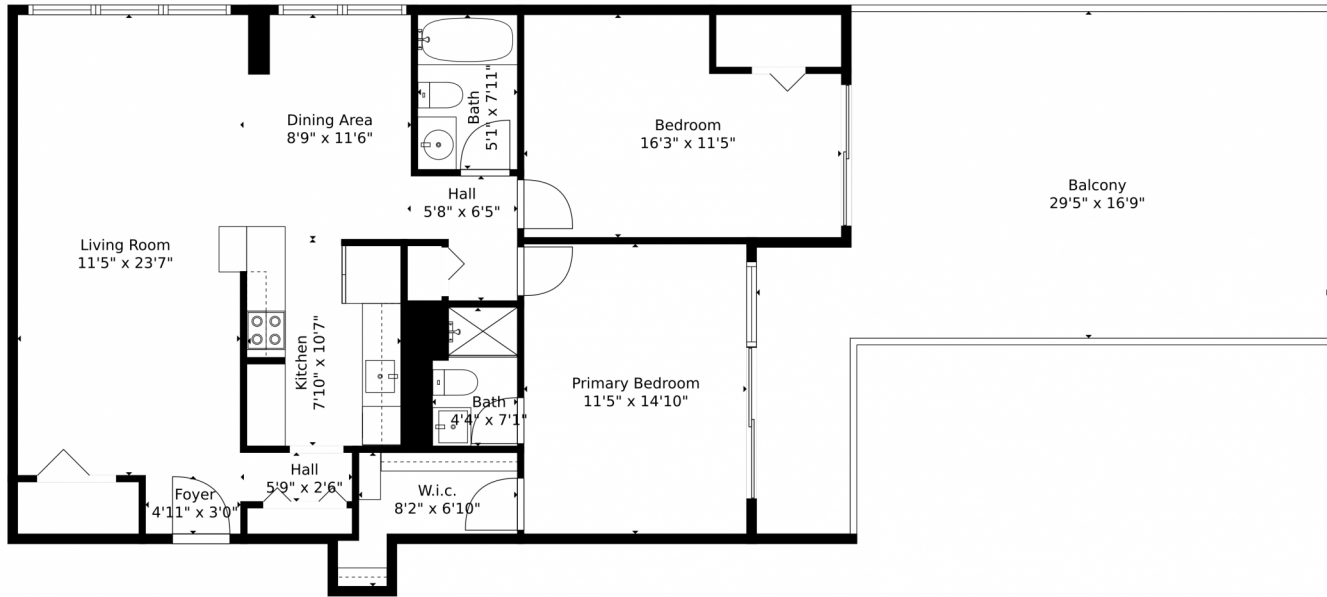

531 North Ocean Boulevard  
 Pompano Beach, FL 33062  
 COMMUNITY: Silver Thatch

Condominium

1140 SQFT

2 Beds

2 Baths

**Rachael Barach**  
 954-815-1418  
 rachael@rachaelbarach.com  
<https://www.therachaelbarachgroup.com/>

Scan code  
 for more  
 property  
 details

Measurements Calculated By V1photos.com Are Deemed Highly Reliable But Not Guaranteed

Disclaimer: Sizes and Dimensions are Approximate, Actual May Vary.

**Rachael Barach**  
954-815-1418  
rachael@rachaelbarach.com  
<https://www.therachaelbarachgroup.com/>