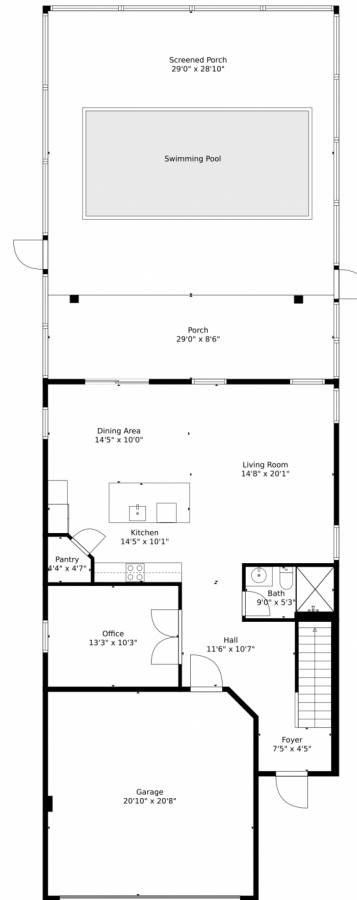

9351 Serapis Way
 Port St. Lucie, FL 34987
 COMMUNITY: Central Park

Single Family

2237 SQFT

4 Beds

2/1 Baths

2 Car

0.2 Acre

Jason M Coley
 772-201-5229
 jason@teamcoley.com
<https://teamcoley.asrefl.com/>

Scan code
 for more
 property
 details

Measurements Calculated By V1photos.com Are Deemed Highly Reliable But Not Guaranteed

Disclaimer: Sizes and Dimensions are Approximate, Actual May Vary.

Jason M Coley
772-201-5229
jason@teamcoley.com
<https://teamcoley.asrefl.com/>

Measurements Calculated By V1photos.com Are Deemed Highly Reliable But Not Guaranteed

Disclaimer: Sizes and Dimensions are Approximate, Actual May Vary.

Jason M Coley
772-201-5229
jason@teamcoley.com
<https://teamcoley.asrefl.com/>