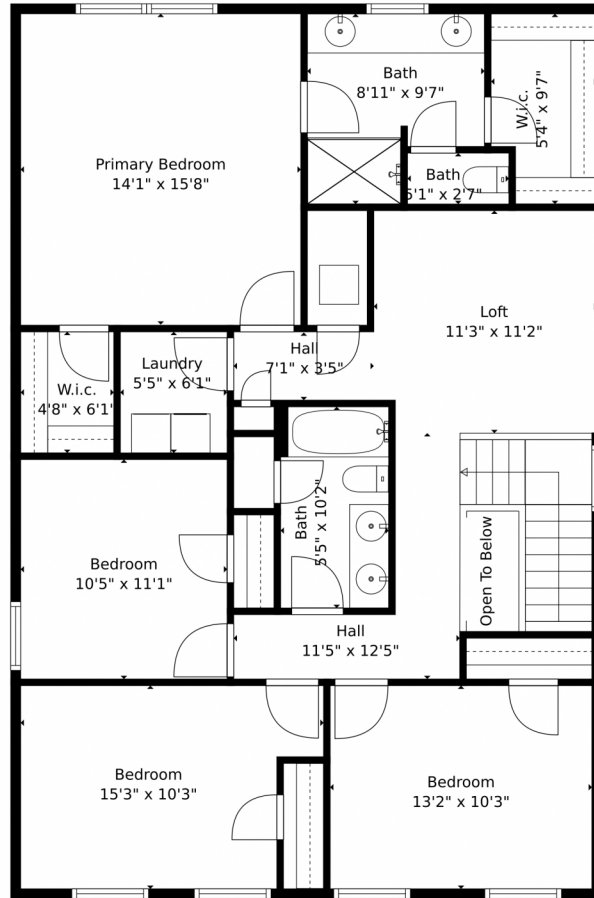

9351 Serapis Way
 Port St. Lucie, FL 34987
 COMMUNITY: Central Park

Single Family

2237 SQFT

4 Beds

2/1 Baths

2 Car

0.2 Acre

Jason M Coley
 772-201-5229
 jason@teamcoley.com
<https://teamcoley.asrefl.com/>

Scan code
 for more
 property
 details

Measurements Calculated By V1photos.com Are Deemed Highly Reliable But Not Guaranteed

Disclaimer: Sizes and Dimensions are Approximate, Actual May Vary.

Jason M Coley
772-201-5229
jason@teamcoley.com
<https://teamcoley.asrefl.com/>

Measurements Calculated By V1photos.com Are Deemed Highly Reliable But Not Guaranteed

Disclaimer: Sizes and Dimensions are Approximate, Actual May Vary.

Jason M Coley
772-201-5229
jason@teamcoley.com
<https://teamcoley.asrefl.com/>