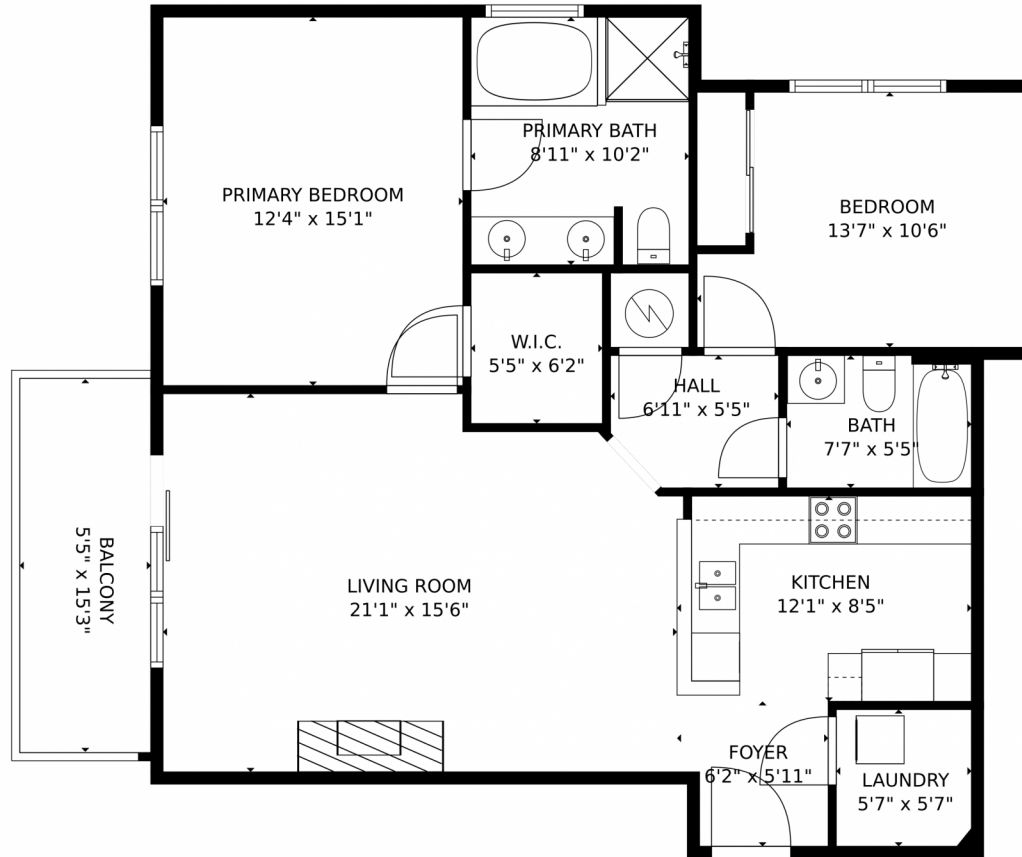

9039 East Panorama Circle, Englewood, CO 80112 – Main Level

TOTAL: 1051 sq. ft
FLOOR 1: 1051 sq. ft
EXCLUDED AREAS: BALCONY: 83 sq. ft

Disclaimer: Sizes and Dimensions are Approximate, Actual May Vary.

Taylor Haas

303-665-7368

taylorh@coloradorpm.com

<https://www.coloradorpm.com/available-rental-properties-denver>

Scan code
for more
property
details