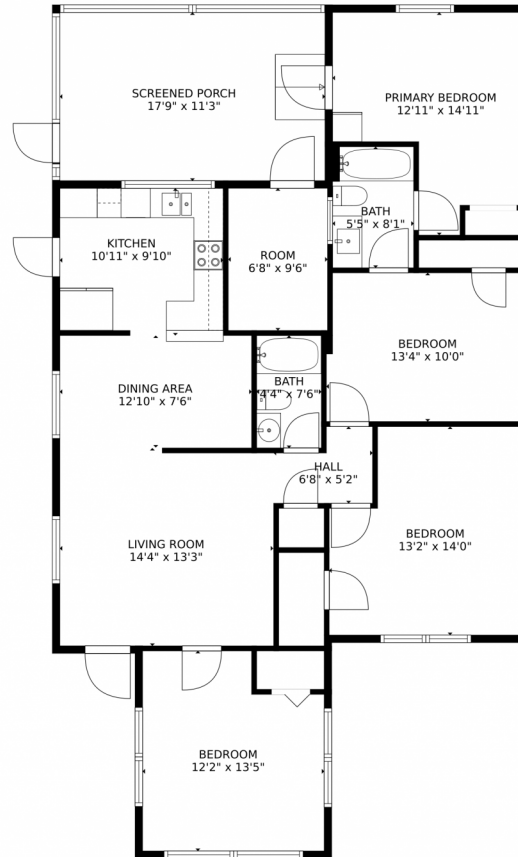

1440 Northeast 10th Avenue, Fort Lauderdale, FL 33304 – All Levels

TOTAL: 1268 sq. ft
FLOOR 1: 1268 sq. ft
EXCLUDED AREAS: SCREENED PORCH: 201 sq. ft

Disclaimer: Sizes and Dimensions are Approximate, Actual May Vary.

Michael Topow
954-588-0379
mtopow@kw.com