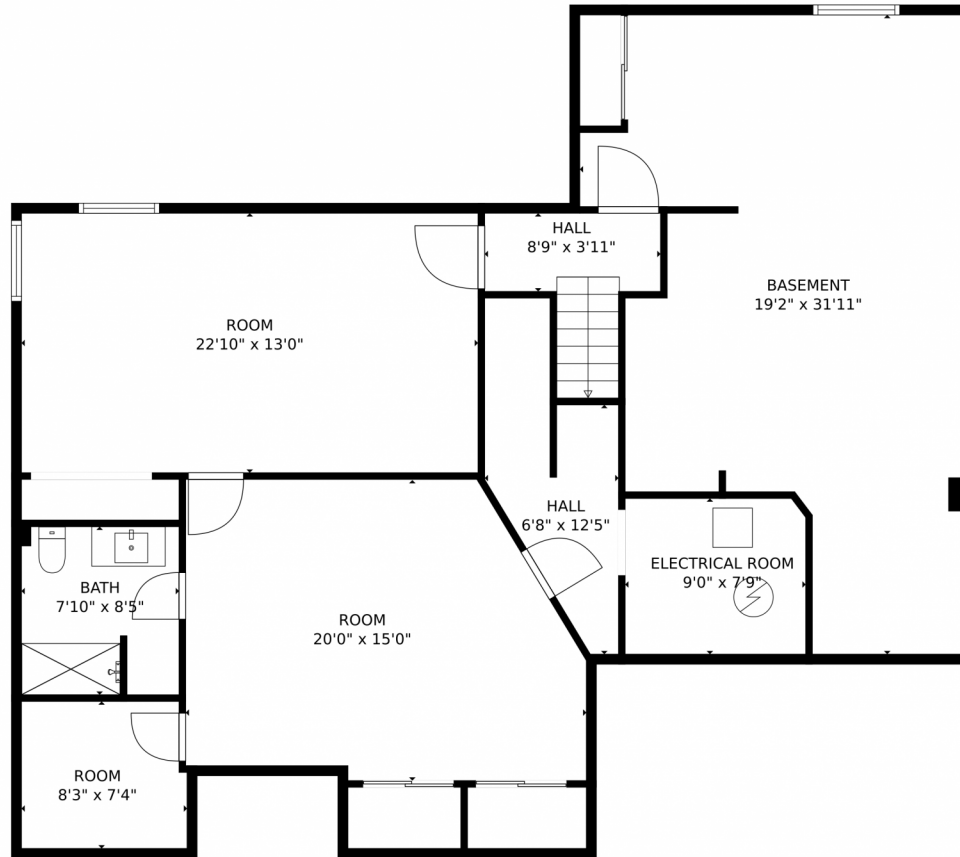

2017 Shiloh Drive  
Castle Rock, CO 80104

MLS # 3176785

2017 Shiloh Drive, Castle Rock, CO 80104 - floorplan, single\_1

Single Family

3500 SQFT

**Karine Welton**  
720-280-6933  
kw.sell.buy4u@gmail.com

Scan code  
for more  
property  
details

# 2017 Shiloh Drive, Castle Rock, CO 80104 – Lower Level

**TOTAL: 3117 sq. ft**  
Below Ground: 1400 sq. ft, FLOOR 2: 1717 sq. ft  
EXCLUDED AREAS: ELECTRICAL ROOM: 70 sq. ft, GARAGE: 361 sq. ft, DECK: 217 sq. ft,  
PORCH: 187 sq. ft

# 2017 Shiloh Drive, Castle Rock, CO 80104 – Main Level

**TOTAL: 3117 sq. ft**  
Below Ground: 1400 sq. ft, FLOOR 2: 1717 sq. ft  
EXCLUDED AREAS: ELECTRICAL ROOM: 70 sq. ft, GARAGE: 361 sq. ft, DECK: 217 sq. ft,  
PORCH: 187 sq. ft