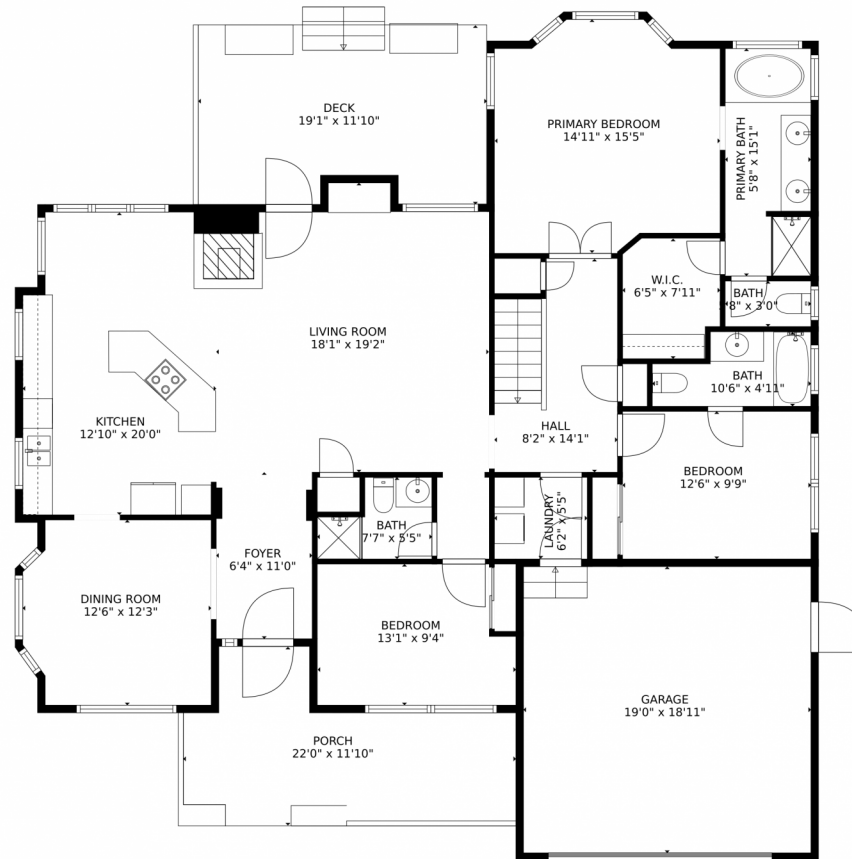

2017 Shiloh Drive, Castle Rock, CO 80104 – Main Level

TOTAL: 3117 sq. ft
Below Ground: 1400 sq. ft, FLOOR 2: 1717 sq. ft
EXCLUDED AREAS: ELECTRICAL ROOM: 70 sq. ft, GARAGE: 361 sq. ft, DECK: 217 sq. ft,
PORCH: 187 sq. ft

Disclaimer: Sizes and Dimensions are Approximate, Actual May Vary.

Karine Welton
720-280-6933
kw.sell.buy4u@gmail.com