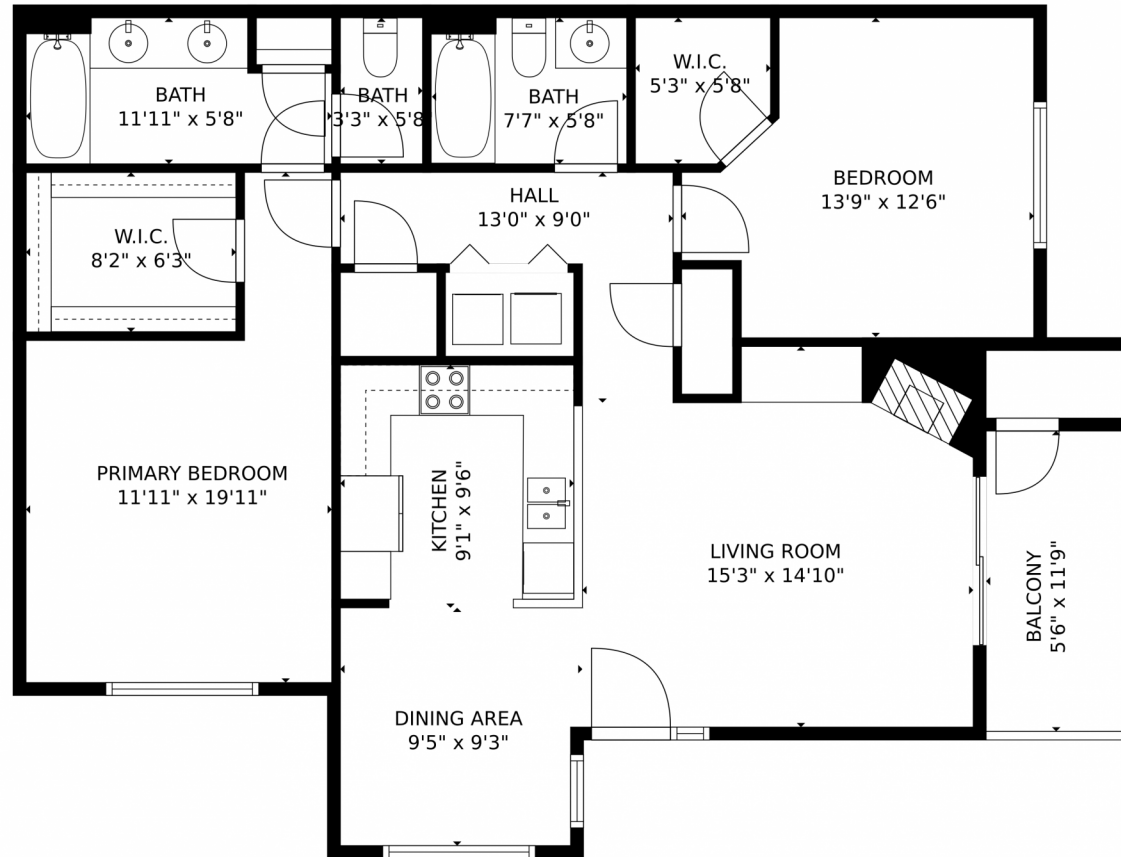

8500 East Jefferson Avenue, Denver, CO 80237 – Main Level

TOTAL: 1085 sq. ft
FLOOR 1: 1085 sq. ft
EXCLUDED AREAS: BALCONY: 64 sq. ft

Disclaimer: Sizes and Dimensions are Approximate, Actual May Vary.

Taylor Haas

303-665-7368

taylorh@coloradorpm.com

<https://www.coloradorpm.com/available-rental-properties-denver>

Scan code
for more
property
details