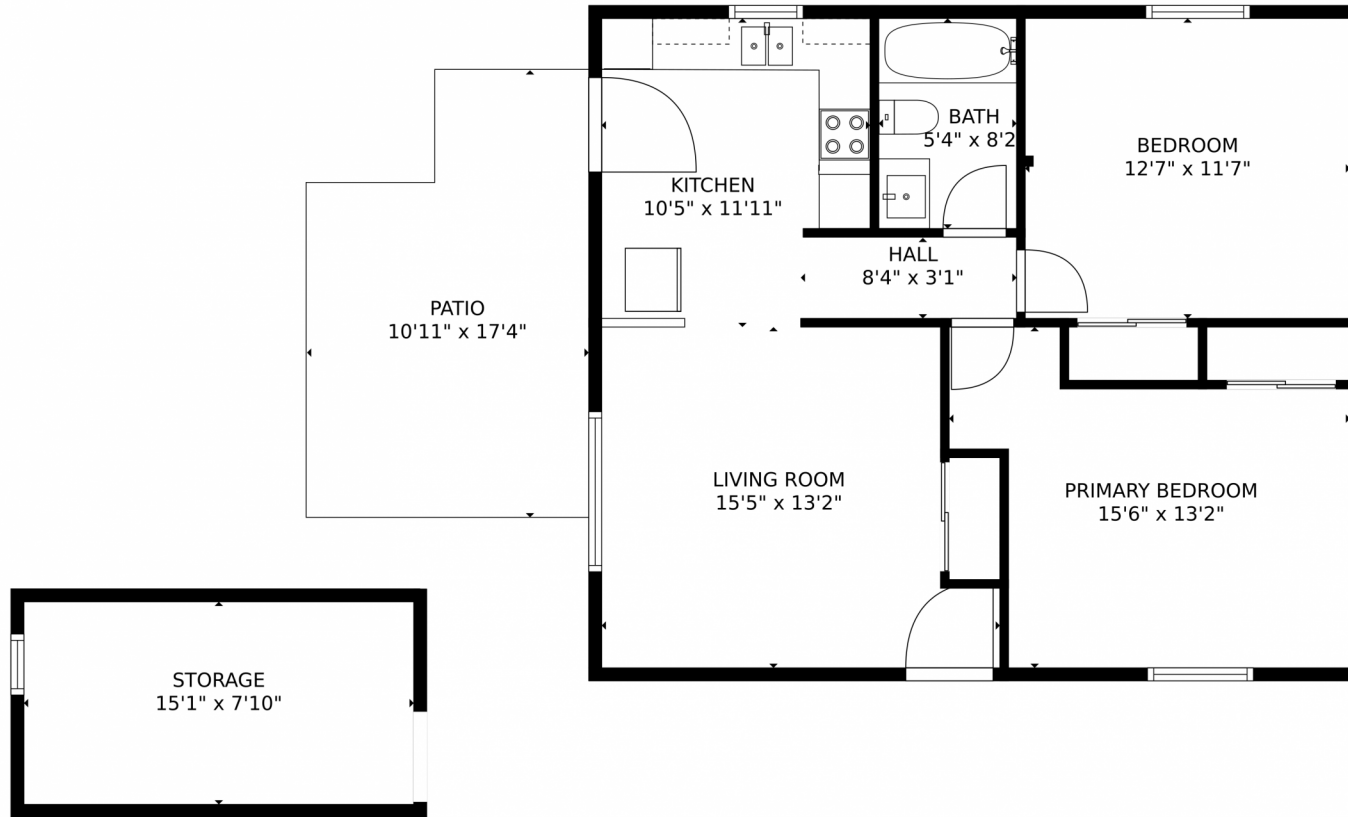

 Single Family  956 SQFT

**Taylor Haas**  
303-665-7368  
taylorh@coloradorpm.com  
<https://www.coloradorpm.com/available-rental-properties-denver>

1124 East Rio Grande Street, Colorado Springs, CO 80910 – Main Level

**TOTAL: 728 sq. ft**  
FLOOR 1: 728 sq. ft  
EXCLUDED AREAS: STORAGE: 118 sq. ft, PATIO: 168 sq. ft  
MEASUREMENTS CALCULATED BY V1Photos.com ARE DEEMED HIGHLY RELIABLE BUT NOT GUARANTEED.

Disclaimer: Sizes and Dimensions are Approximate, Actual May Vary.