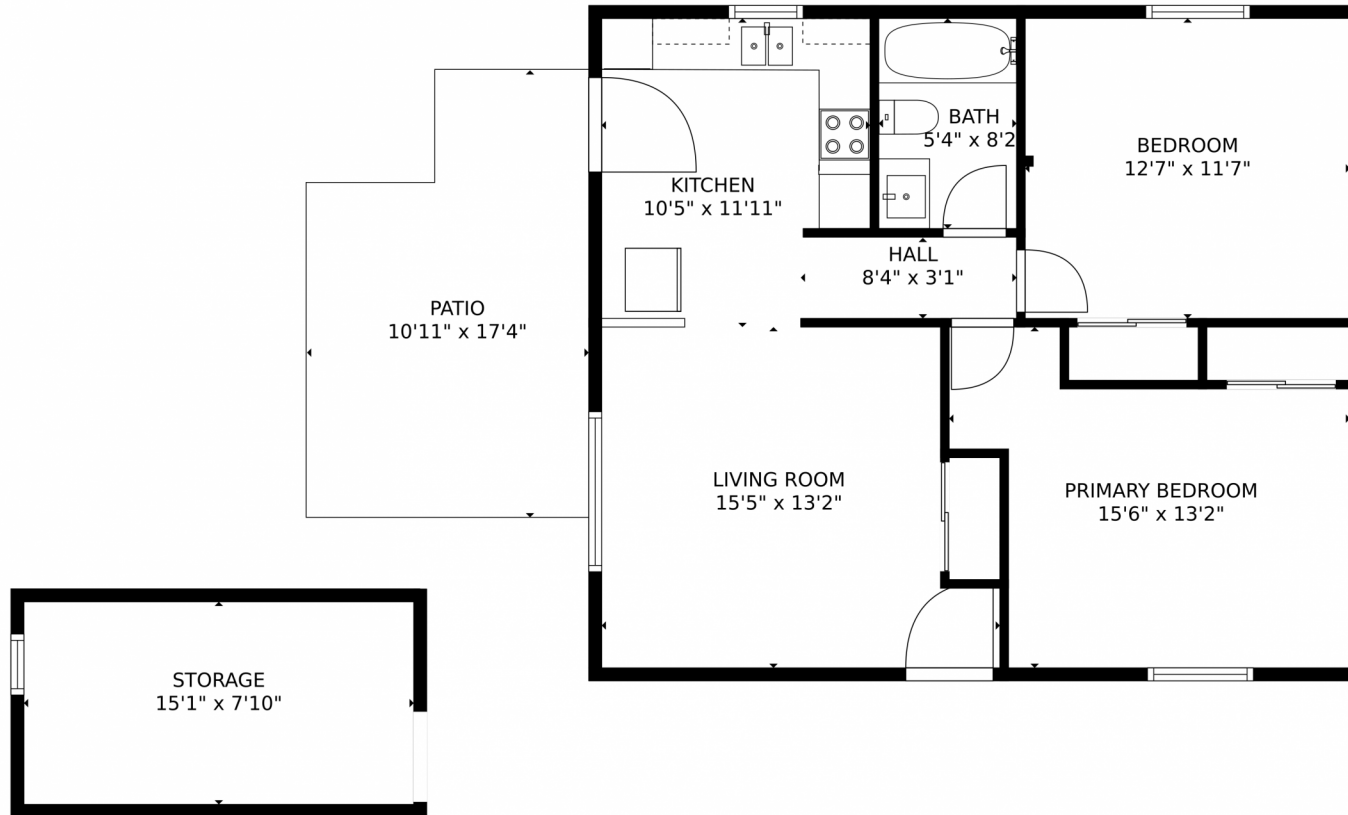

1124 East Rio Grande Street, Colorado Springs, CO 80910 – Main Level

TOTAL: 728 sq. ft
FLOOR 1: 728 sq. ft
EXCLUDED AREAS: STORAGE: 118 sq. ft, PATIO: 168 sq. ft

Disclaimer: Sizes and Dimensions are Approximate, Actual May Vary.

Taylor Haas

303-665-7368

taylorh@coloradorpm.com

<https://www.coloradorpm.com/available-rental-properties-denver>

Scan code
for more
property
details