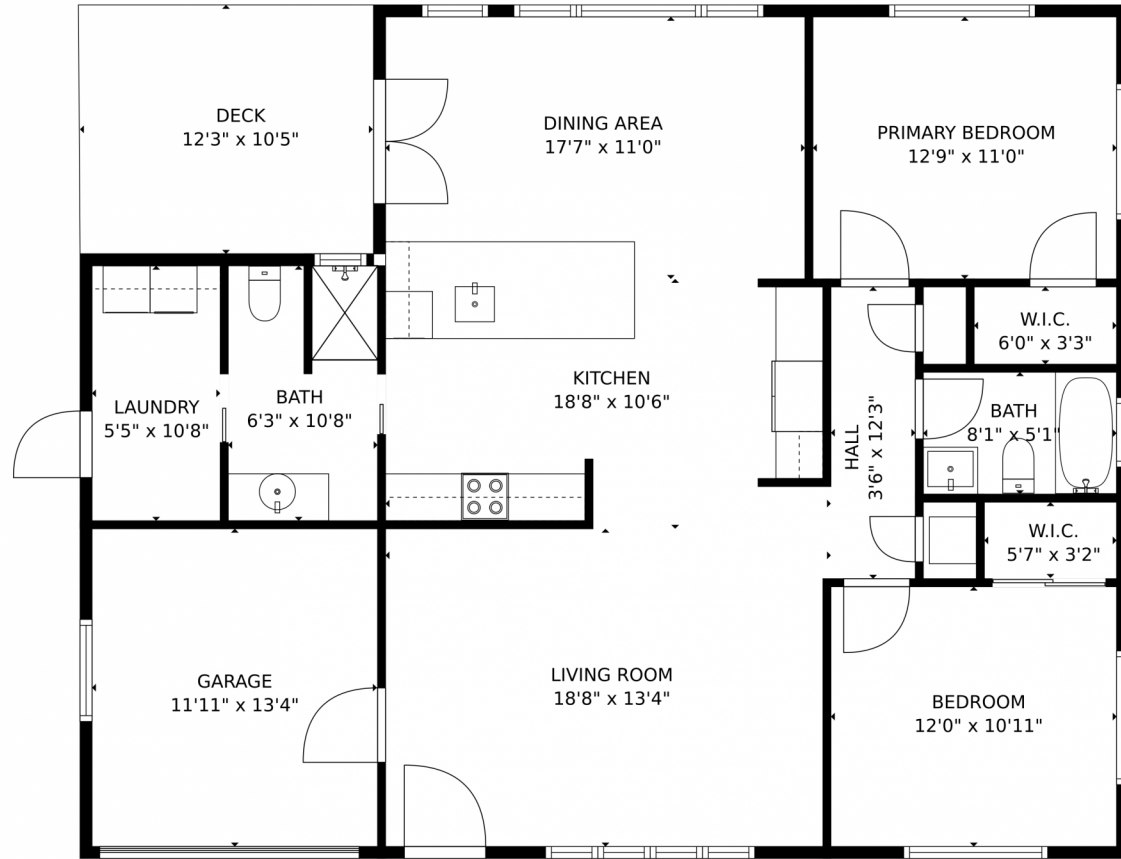

TOTAL: 1199 sq. ft
FLOOR 1: 1199 sq. ft
EXCLUDED AREAS: GARAGE: 159 sq. ft, DECK: 129 sq. ft

Disclaimer: Sizes and Dimensions are Approximate, Actual May Vary.

Patrick Beert
772-882-5492
patrickbeertrealtor@gmail.com