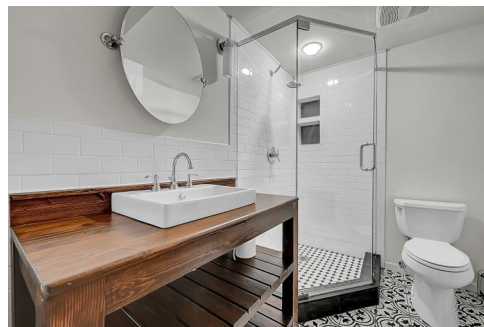

11956 Silver Bear Road
Conifer, CO 80433

 Single Family

 1330 SQFT

 2 Beds

 2 Baths

 1 Car

 5 Acre

Leigh Ann Jordan
303-903-2371
leigh@manorhousepropertiescolorado.com