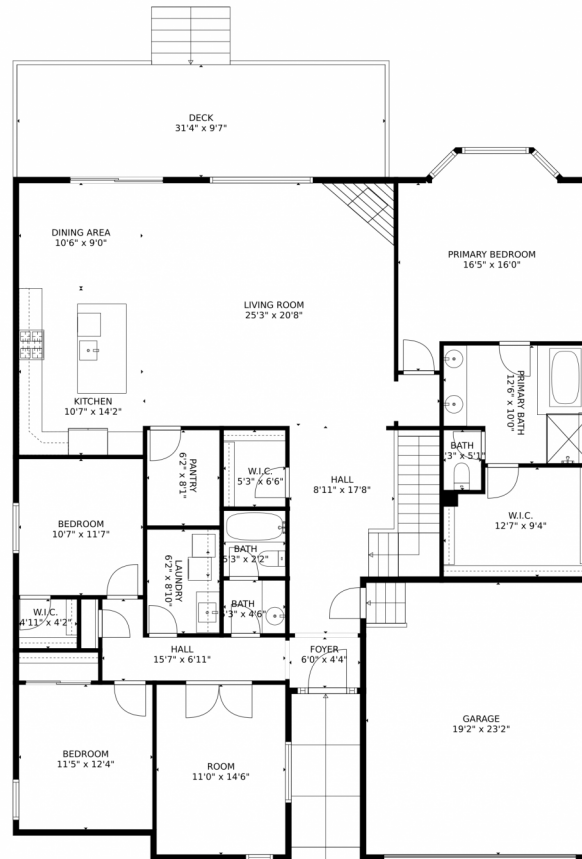

 Single Family  3597 SQFT

Taylor Haas
 303-665-7368
 taylorh@coloradorpm.com
<https://www.coloradorpm.com/available-rental-properties-denver>

22619 E Tufts Pl, Aurora, CO 80015 – Main Level

TOTAL: 3464 sq. ft
BELOW GROUND: 1235 sq. ft, FLOOR 2: 2229 sq. ft
EXCLUDED AREAS: BASEMENT: 887 sq. ft, GARAGE: 444 sq. ft, DECK: 300 sq. ft
MEASUREMENTS CALCULATED BY V1Photos.com ARE DEEMED HIGHLY RELIABLE BUT NOT GUARANTEED.

22619 E Tufts Pl, Aurora, CO 80015 – Lower Level

TOTAL: 3464 sq. ft
BELOW GROUND: 1235 sq. ft, FLOOR 2: 2229 sq. ft
EXCLUDED AREAS: BASEMENT: 887 sq. ft, GARAGE: 444 sq. ft, DECK: 300 sq. ft
MEASUREMENTS CALCULATED BY V1Photos.com ARE DEEMED HIGHLY RELIABLE BUT NOT GUARANTEED.

TOTAL: 3464 sq. ft
BELOW GROUND: 1235 sq. ft, FLOOR 2: 2229 sq. ft
EXCLUDED AREAS: BASEMENT: 887 sq. ft, GARAGE: 444 sq. ft, DECK: 300 sq. ft
MEASUREMENTS CALCULATED BY V1Photos.com ARE DEEMED HIGHLY RELIABLE BUT NOT GUARANTEED.