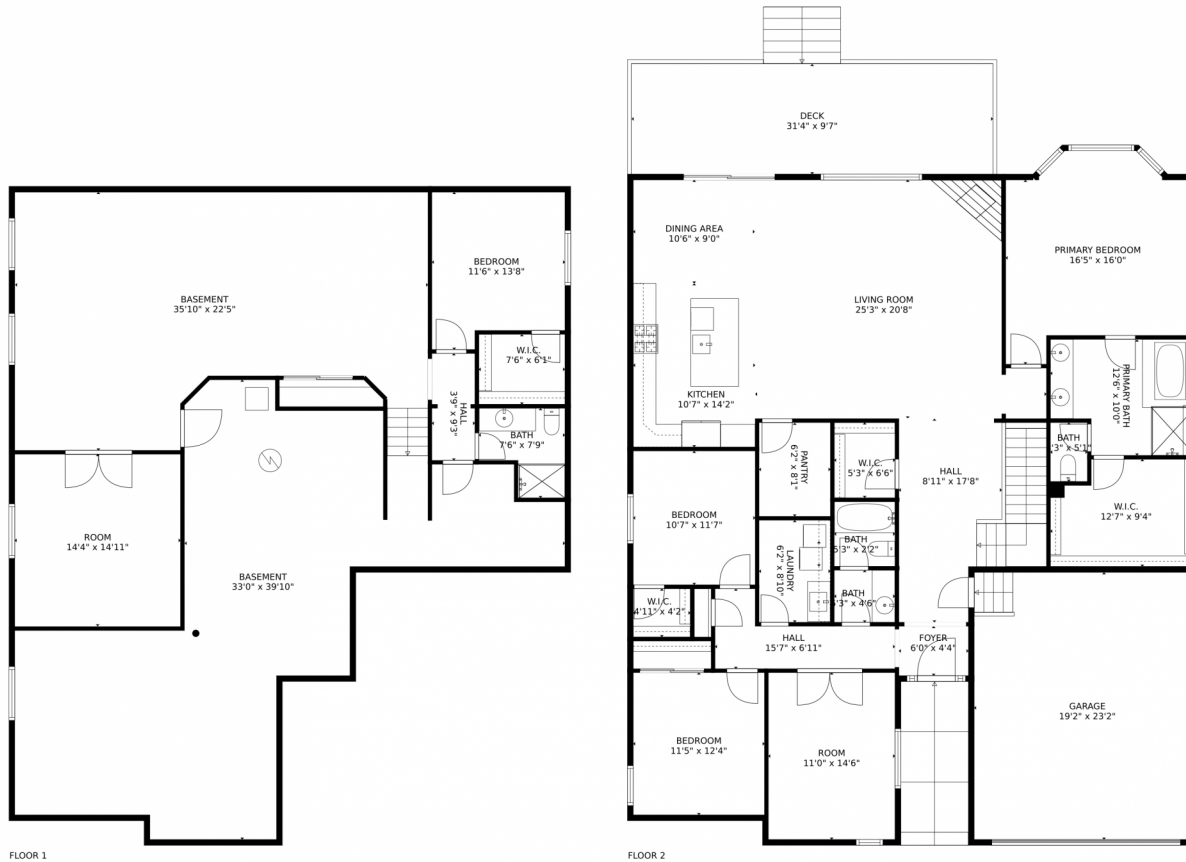

 Single Family  3597 SQFT

Taylor Haas
 303-665-7368
 taylorh@coloradorpm.com
<https://www.coloradorpm.com/available-rental-properties-denver>

22619 E Tufts Pl, Aurora, CO 80015 – Main Level

TOTAL: 3464 sq. ft
BELOW GROUND: 1235 sq. ft, FLOOR 2: 2229 sq. ft
EXCLUDED AREAS: BASEMENT: 887 sq. ft, GARAGE: 444 sq. ft, DECK: 300 sq. ft
MEASUREMENTS CALCULATED BY V1Photos.com ARE DEEMED HIGHLY RELIABLE BUT NOT GUARANTEED.

22619 E Tufts Pl, Aurora, CO 80015 – Lower Level

TOTAL: 3464 sq. ft
BELOW GROUND: 1235 sq. ft, FLOOR 2: 2229 sq. ft
EXCLUDED AREAS: BASEMENT: 887 sq. ft, GARAGE: 444 sq. ft, DECK: 300 sq. ft
MEASUREMENTS CALCULATED BY V1Photos.com ARE DEEMED HIGHLY RELIABLE BUT NOT GUARANTEED.

TOTAL: 3464 sq. ft
BELOW GROUND: 1235 sq. ft, FLOOR 2: 2229 sq. ft
EXCLUDED AREAS: BASEMENT: 887 sq. ft, GARAGE: 444 sq. ft, DECK: 300 sq. ft
MEASUREMENTS CALCULATED BY V1Photos.com ARE DEEMED HIGHLY RELIABLE BUT NOT GUARANTEED.