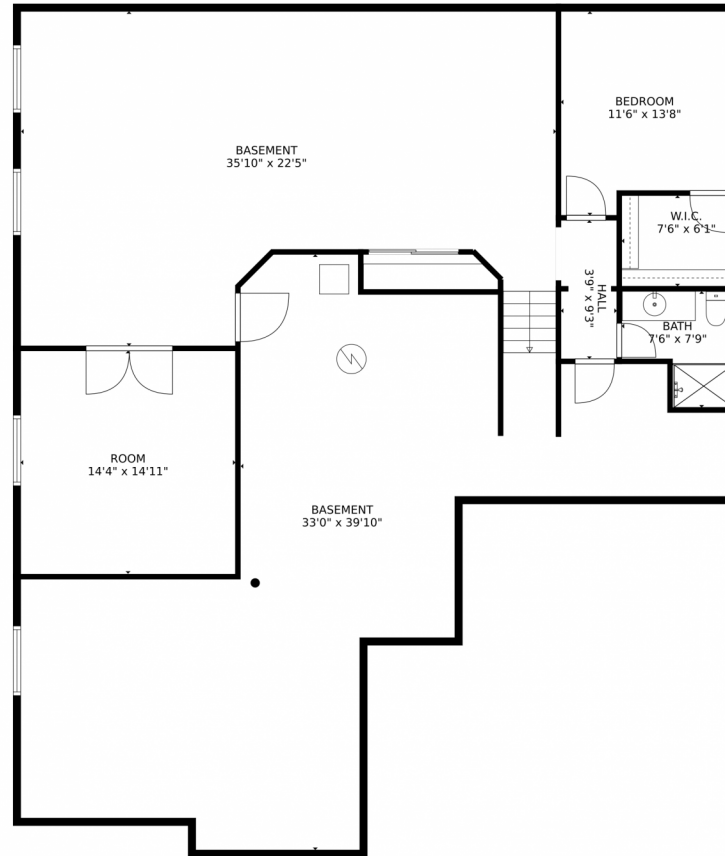

 Single Family  3597 SQFT

Taylor Haas
 303-665-7368
 taylorh@coloradorpm.com
<https://www.coloradorpm.com/available-rental-properties-denver>

22619 E Tufts Pl, Aurora, CO 80015 – Main Level

TOTAL: 3464 sq. ft
BELOW GROUND: 1235 sq. ft, FLOOR 2: 2229 sq. ft
EXCLUDED AREAS: BASEMENT: 887 sq. ft, GARAGE: 444 sq. ft, DECK: 300 sq. ft
MEASUREMENTS CALCULATED BY V1Photos.com ARE DEEMED HIGHLY RELIABLE BUT NOT GUARANTEED.

22619 E Tufts Pl, Aurora, CO 80015 – Lower Level

TOTAL: 3464 sq. ft
BELOW GROUND: 1235 sq. ft, FLOOR 2: 2229 sq. ft
EXCLUDED AREAS: BASEMENT: 887 sq. ft, GARAGE: 444 sq. ft, DECK: 300 sq. ft
MEASUREMENTS CALCULATED BY V1Photos.com ARE DEEMED HIGHLY RELIABLE BUT NOT GUARANTEED.

TOTAL: 3464 sq. ft
BELOW GROUND: 1235 sq. ft, FLOOR 2: 2229 sq. ft
EXCLUDED AREAS: BASEMENT: 887 sq. ft, GARAGE: 444 sq. ft, DECK: 300 sq. ft
MEASUREMENTS CALCULATED BY V1Photos.com ARE DEEMED HIGHLY RELIABLE BUT NOT GUARANTEED.