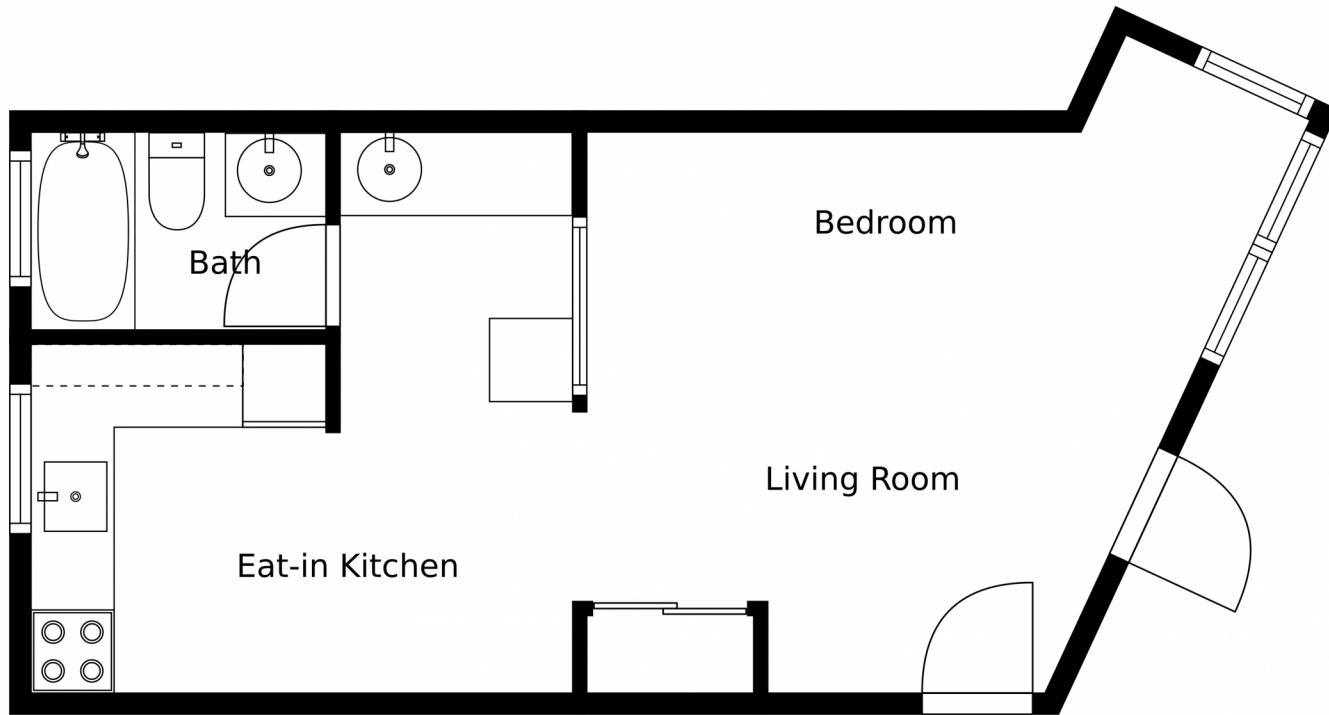

4520 El Mar Drive  
Lauderdale-by-the-Sea, FL 33308

Condominium

891 SQFT

Rachael Barach  
954-815-1418  
rachael@rachaelbarach.com  
<https://www.therachaelbarachgroup.com/>

Scan code  
for more  
property  
details

Measurements Calculated By V1photos.com Are Deemed Highly Reliable But Not Guaranteed

Disclaimer: Sizes and Dimensions are Approximate, Actual May Vary.

**Rachael Barach**  
954-815-1418  
rachael@rachaelbarach.com  
<https://www.therachaelbarachgroup.com/>