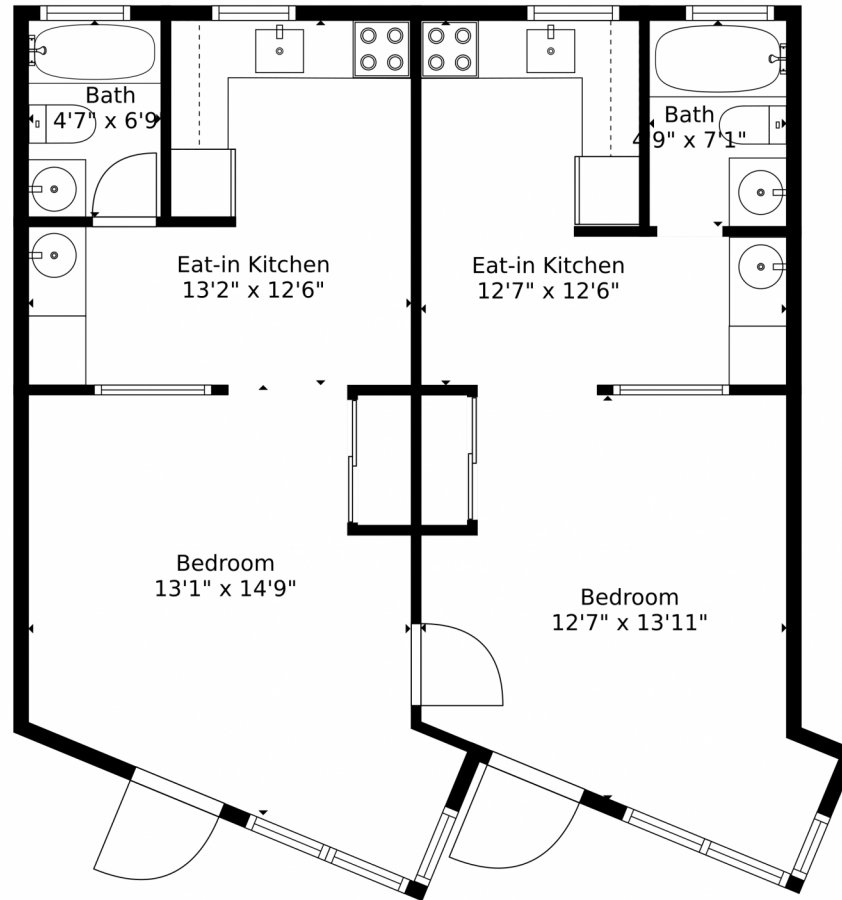

4520 El Mar Drive
Lauderdale-by-the-Sea, FL 33308

4520 El Mar Drive, 32, Lauderdale-by-the-Sea, FL 33308 - Both units

 Condominium  875 SQFT

Rachael Barach
954-815-1418
rachael@rachaelbarach.com
<https://www.therachaelbarachgroup.com/>

Scan code
for more
property
details

4520 El Mar Drive, Lauderdale-by-the-Sea, FL 33308 – Both units

Measurements Calculated By V1photos.com Are Deemed Highly Reliable But Not Guaranteed

Disclaimer: Sizes and Dimensions are Approximate, Actual May Vary.