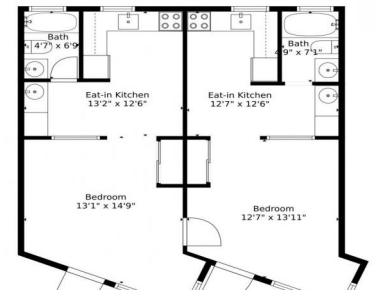

4520 El Mar Drive
Lauderdale-by-the-Sea, FL 33308

4520 El Mar Drive, 32, Lauderdale-by-the-Sea, FL 33308 - Both units

 Condominium  875 SQFT

Rachael Barach
954-815-1418
rachael@rachaelbarach.com
<https://www.therachaelbarachgroup.com/>

Scan code
for more
property
details

4520 El Mar Drive, Lauderdale-by-the-Sea, FL 33308 – Both units

Measurements Calculated By V1photos.com Are Deemed Highly Reliable But Not Guaranteed

Disclaimer: Sizes and Dimensions are Approximate, Actual May Vary.