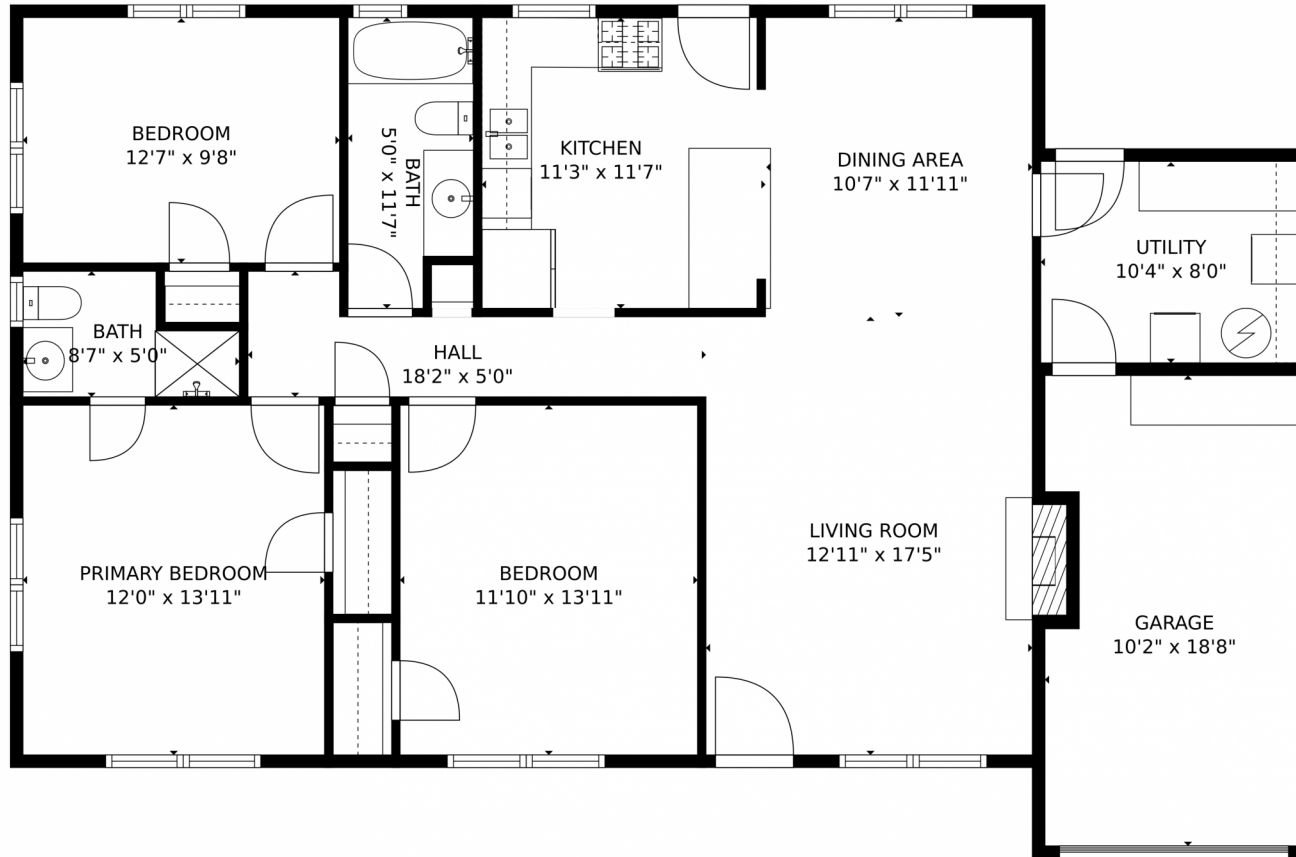

TOTAL: 1261 sq. ft
FLOOR 1: 1261 sq. ft
EXCLUDED AREAS: GARAGE: 182 sq. ft, FIREPLACE: 7 sq. ft

Disclaimer: Sizes and Dimensions are Approximate, Actual May Vary.

Taylor Haas

303-665-7368

taylorh@coloradorpm.com

<https://www.coloradorpm.com/available-rental-properties-denver>

Scan code
for more
property
details