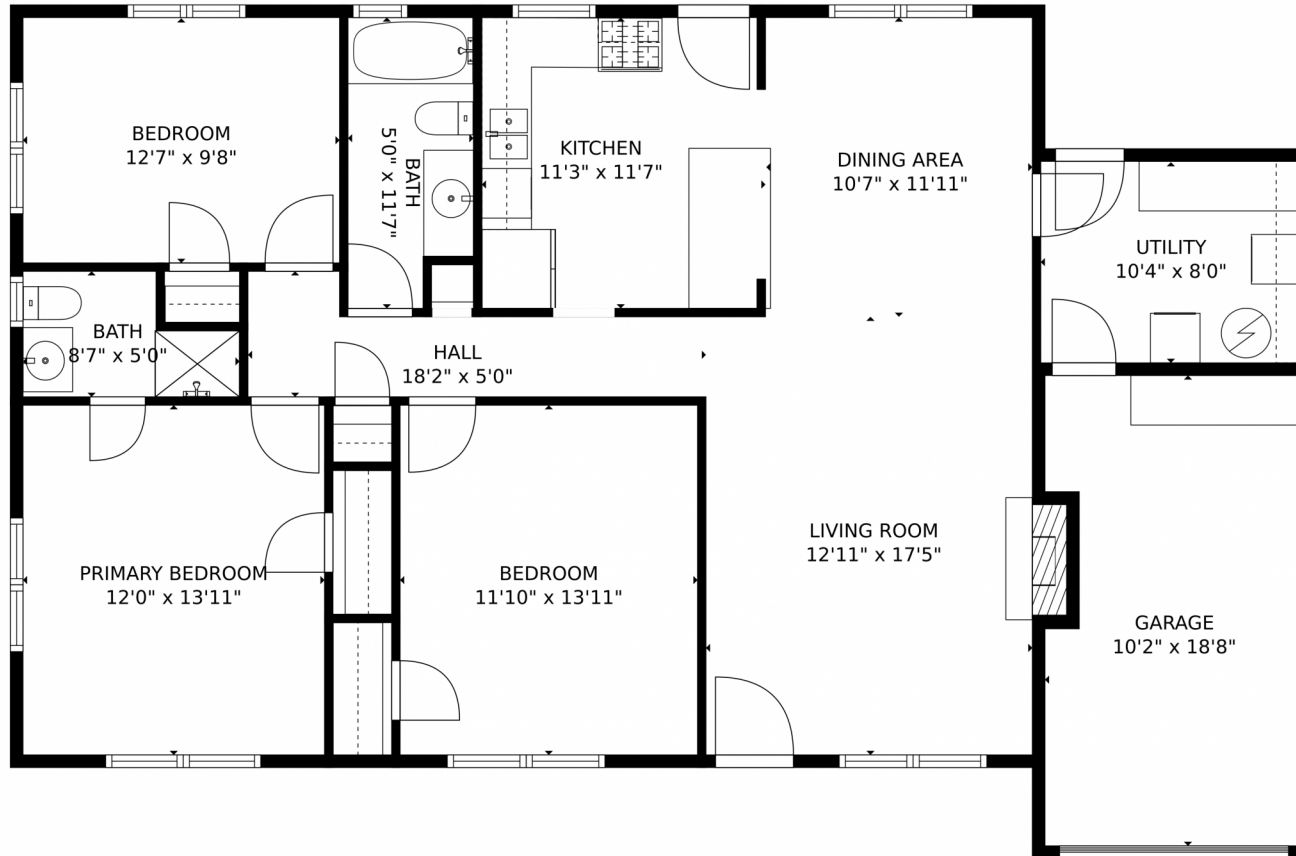

Single Family

1401 SQFT

Taylor Haas

303-665-7368

taylorh@coloradorpm.com

<https://www.coloradorpm.com/available-rental-properties-denver>

Scan code
for more
property
details

TOTAL: 1261 sq. ft
FLOOR 1: 1261 sq. ft
EXCLUDED AREAS: GARAGE: 182 sq. ft, FIREPLACE: 7 sq. ft
MEASUREMENTS CALCULATED BY V1Photos.com ARE DEEMED HIGHLY RELIABLE BUT NOT GUARANTEED.