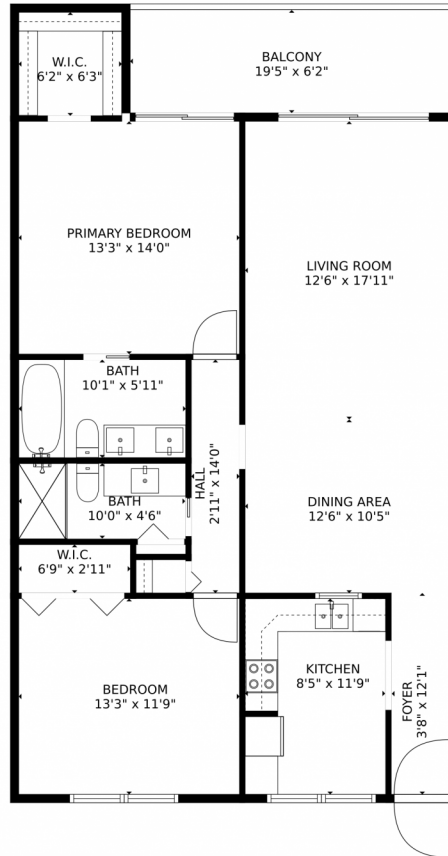

3004 Portofino Isle, Coconut Creek, FL 33066 – All Levels

TOTAL: 1100 sq. ft
FLOOR 1: 1100 sq. ft
EXCLUDED AREAS: BALCONY: 121 sq. ft

Disclaimer: Sizes and Dimensions are Approximate, Actual May Vary.

Meirav Susi
954-214-4810
meirav@bellsouth.net
<https://www.MeiravSells.com>