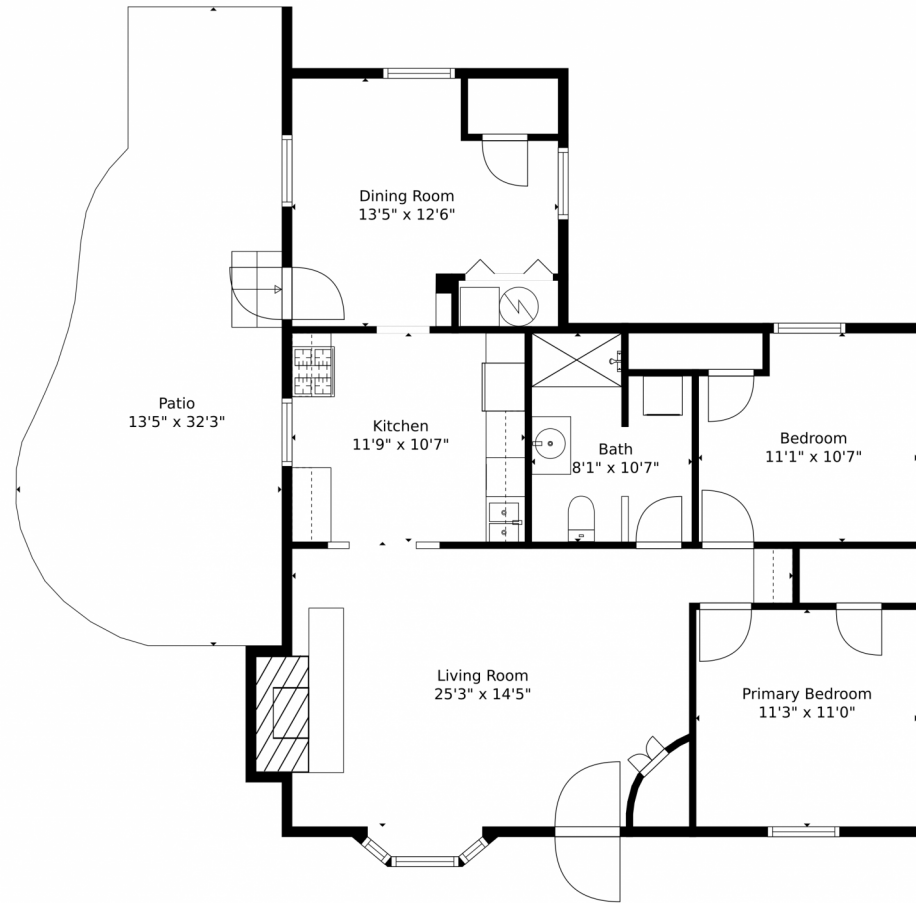

 Single Family

 1006 SQFT

 2 Beds

 1 Baths

 3 Car

 1.71 Acre

Craig Levy
720-350-8700
clevy@acceleratedasi.com

Scan code
for more
property
details

4377 Comanche Road, Indian Hills, CO 80454 – Main Level

Measurements Calculated By V1photos.com Are Deemed Highly Reliable But Not Guaranteed

Disclaimer: Sizes and Dimensions are Approximate, Actual May Vary.