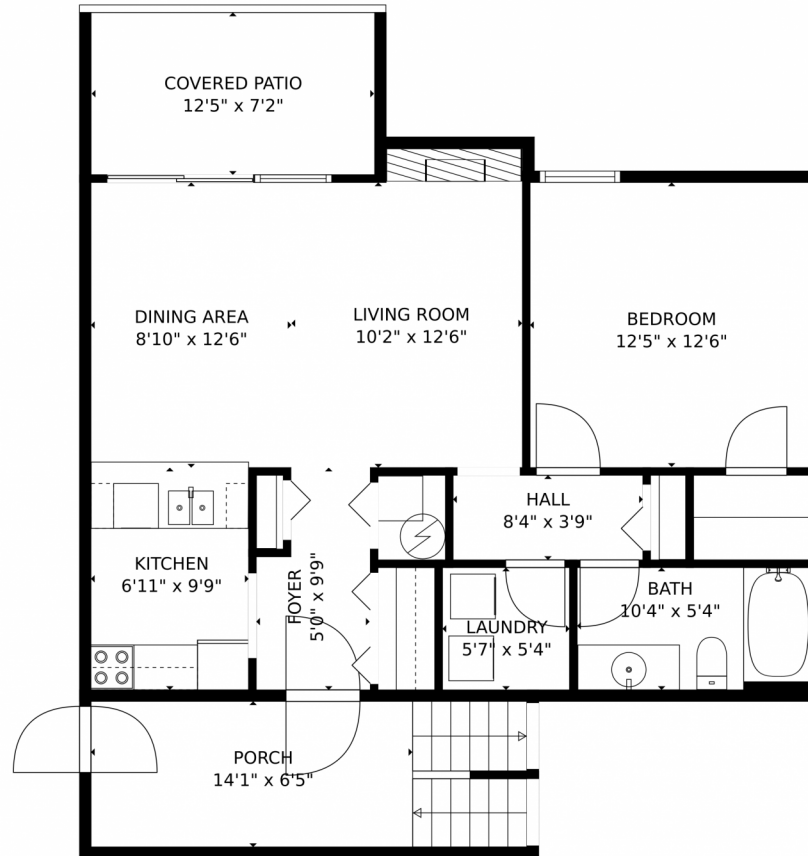

13992 East Stanford Circle, M03, Aurora, CO 80015 - floorplan_single_0

 Condominium  792 SQFT  1 Bed  1 Baths

Taylor Haas
 303-665-7368
 taylorh@coloradorpm.com
<https://www.coloradorpm.com/available-rental-properties-denver>

13992 East Stanford Circle, Aurora, CO 80015 – Floorplan

TOTAL: 711 sq. ft
FLOOR 1: 711 sq. ft
EXCLUDED AREAS: COVERED PATIO: 89 sq. ft, PORCH: 122 sq. ft, FIREPLACE: 10 sq. ft
MEASUREMENTS CALCULATED BY V1Photos.com ARE DEEMED HIGHLY RELIABLE BUT NOT GUARANTEED.