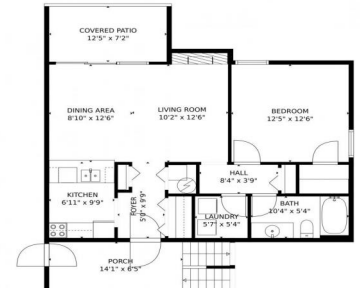

13992 East Stanford Circle, M03, Aurora, CO 80015 - floorplan_single_0

 Condominium  792 SQFT  1 Bed  1 Baths

Taylor Haas
 303-665-7368
 taylorh@coloradorpm.com
<https://www.coloradorpm.com/available-rental-properties-denver>

13992 East Stanford Circle, Aurora, CO 80015 – Floorplan

TOTAL: 711 sq. ft
FLOOR 1: 711 sq. ft
EXCLUDED AREAS: COVERED PATIO: 89 sq. ft, PORCH: 122 sq. ft, FIREPLACE: 10 sq. ft
MEASUREMENTS CALCULATED BY V1Photos.com ARE DEEMED HIGHLY RELIABLE BUT NOT GUARANTEED.