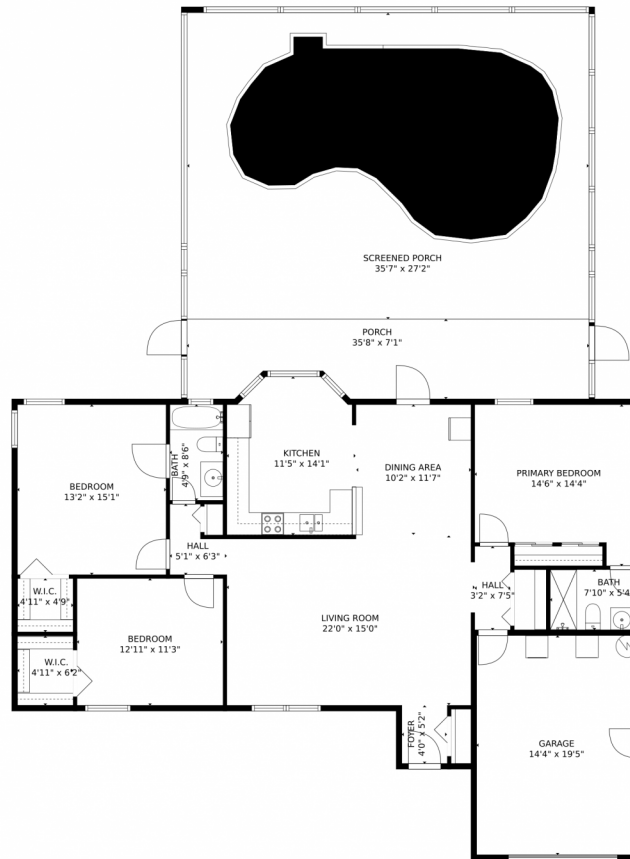

1917 Southeast Floresta Drive
Port St. Lucie, FL 34983

1917 Southeast Floresta Drive, Port St. Lucie, FL 34983 - floorplan_single_0

Single Family 1532 SQFT 3 Beds 2 Baths 0.23 Acre

Jason M Coley
772-201-5229
jason@teamcoley.com
<https://teamcoley.asrefl.com/>

TOTAL: 1422 sq. ft
FLOOR 1: 1422 sq. ft
EXCLUDED AREAS: GARAGE: 279 sq. ft, PORCH: 233 sq. ft, SCREENED PORCH: 605 sq. ft
MEASUREMENTS CALCULATED BY V1Photos.com ARE DEEMED HIGHLY RELIABLE BUT NOT GUARANTEED.