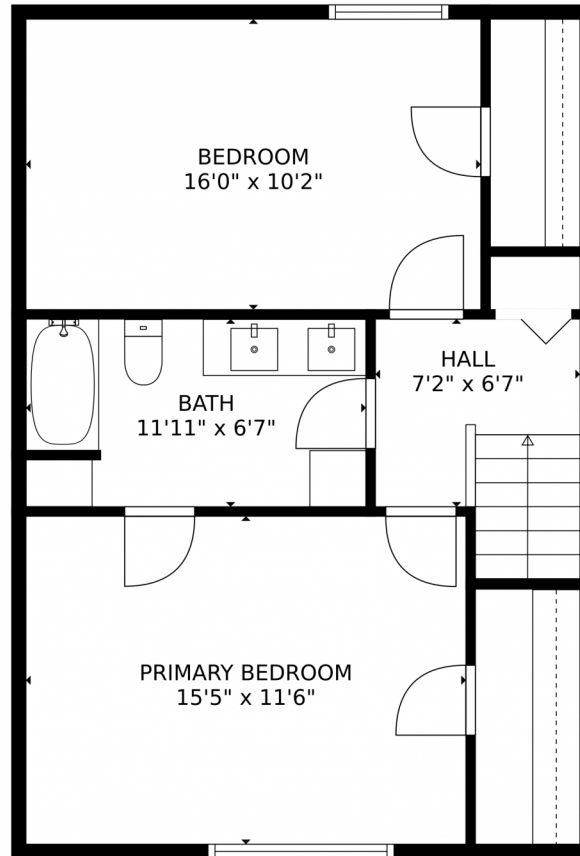

4567 Gulfstream Road, Lake Worth Beach, FL 33461 – 4567 2nd Level

TOTAL: 1129 sq. ft
FLOOR 1: 564 sq. ft, FLOOR 2: 565 sq. ft

Disclaimer: Sizes and Dimensions are Approximate, Actual May Vary.

John Park
856-693-2913
john@bhpsales.com