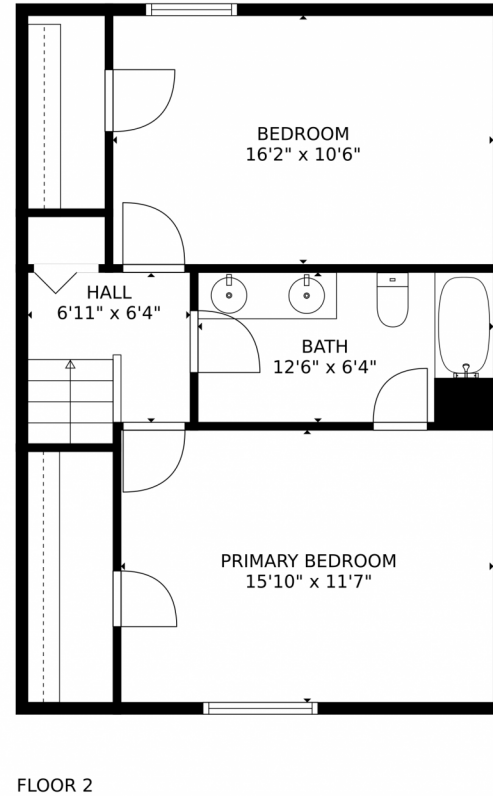

4567 Gulfstream Road, Lake Worth Beach, FL 33461 – 4575 All Levels

TOTAL: 1152 sq. ft
FLOOR 1: 576 sq. ft, FLOOR 2: 576 sq. ft

Disclaimer: Sizes and Dimensions are Approximate, Actual May Vary.

John Park
856-693-2913
john@bhpsales.com