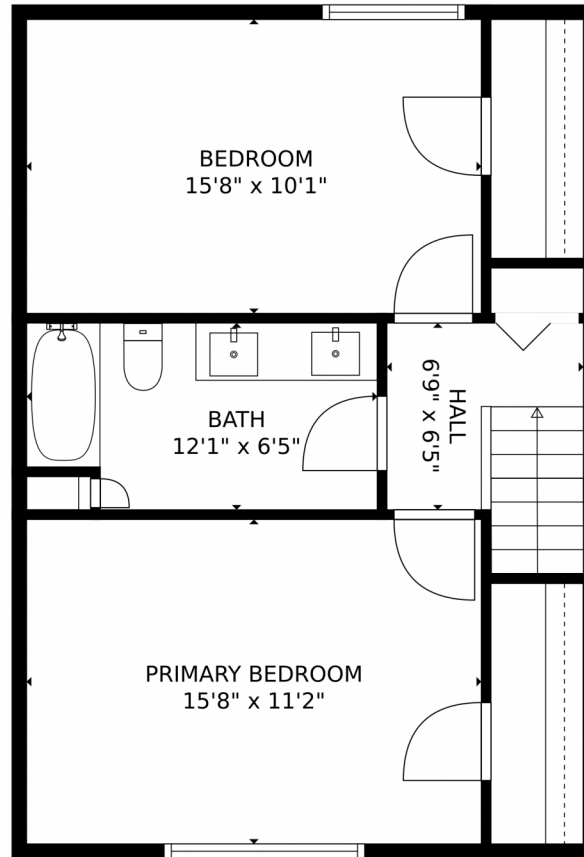

4567 Gulfstream Road, Lake Worth Beach, FL 33461 — 4569 2nd Level

TOTAL: 1086 sq. ft
FLOOR 1: 543 sq. ft, FLOOR 2: 543 sq. ft

Disclaimer: Sizes and Dimensions are Approximate, Actual May Vary.

John Park
856-693-2913
john@bhpsales.com