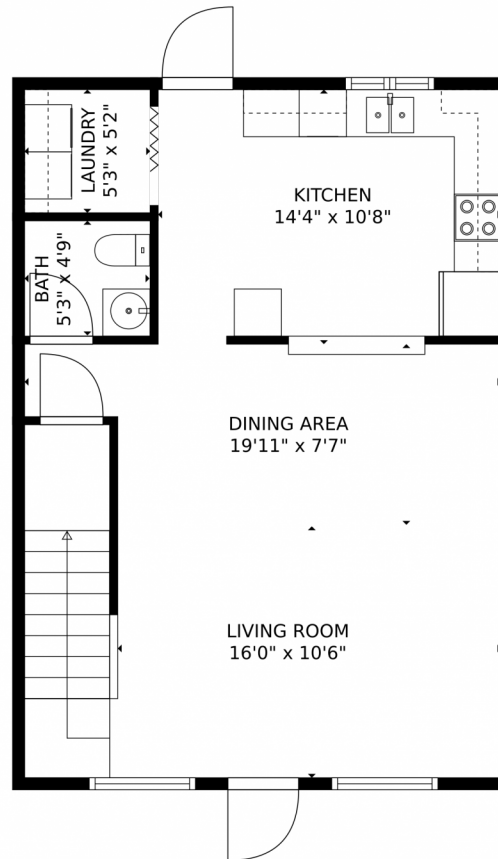

4567 Gulfstream Road, Lake Worth Beach, FL 33461 – 4571 1st Level

TOTAL: 1146 sq. ft
FLOOR 1: 573 sq. ft, FLOOR 2: 573 sq. ft

Disclaimer: Sizes and Dimensions are Approximate, Actual May Vary.

John Park
856-693-2913
john@bhpsales.com