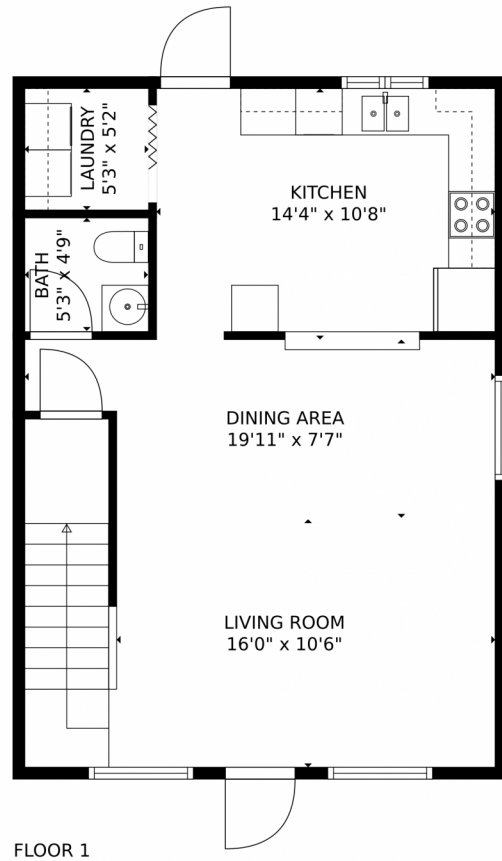

4567 Gulfstream Road, Lake Worth Beach, FL 33461 – 4571 All Levels

TOTAL: 1146 sq. ft
FLOOR 1: 573 sq. ft, FLOOR 2: 573 sq. ft

Disclaimer: Sizes and Dimensions are Approximate, Actual May Vary.

John Park
856-693-2913
john@bhpsales.com