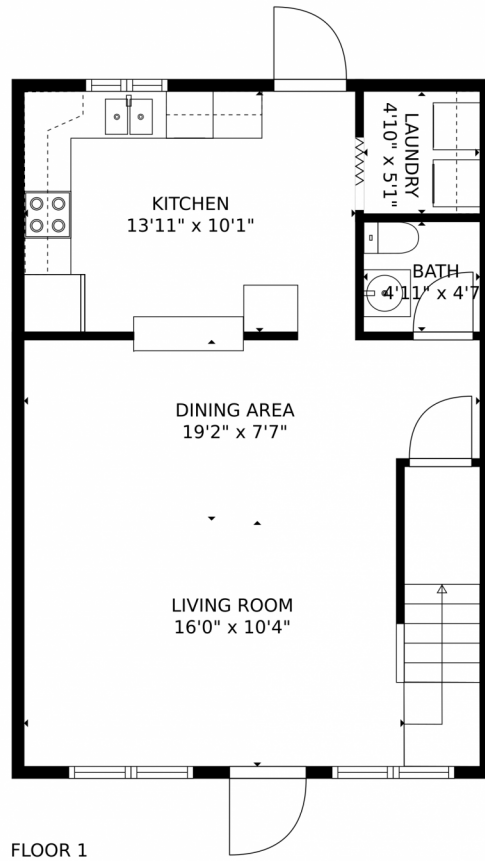

4567 Gulfstream Road, Lake Worth Beach, FL 33461 – 4569 All Levels

TOTAL: 1086 sq. ft
FLOOR 1: 543 sq. ft, FLOOR 2: 543 sq. ft

Disclaimer: Sizes and Dimensions are Approximate, Actual May Vary.

John Park
856-693-2913
john@bhpsales.com