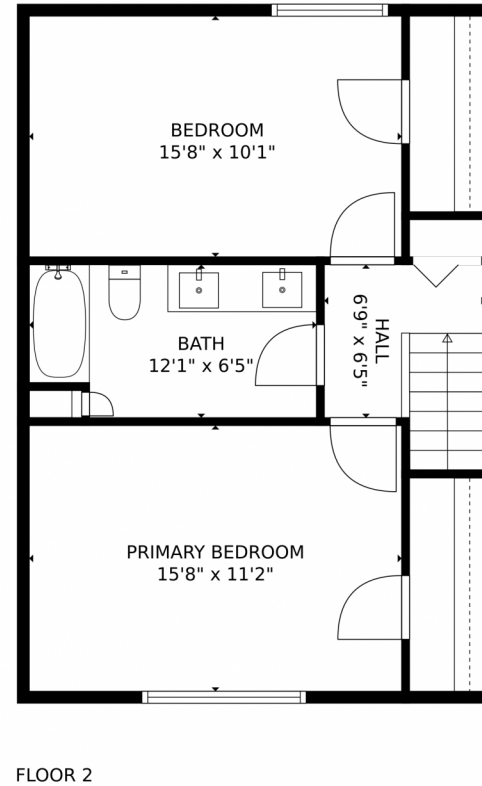

4567 Gulfstream Road, Lake Worth Beach, FL 33461 – 4569 All Levels

TOTAL: 1086 sq. ft
FLOOR 1: 543 sq. ft, FLOOR 2: 543 sq. ft

Disclaimer: Sizes and Dimensions are Approximate, Actual May Vary.

John Park
856-693-2913
john@bhpsales.com