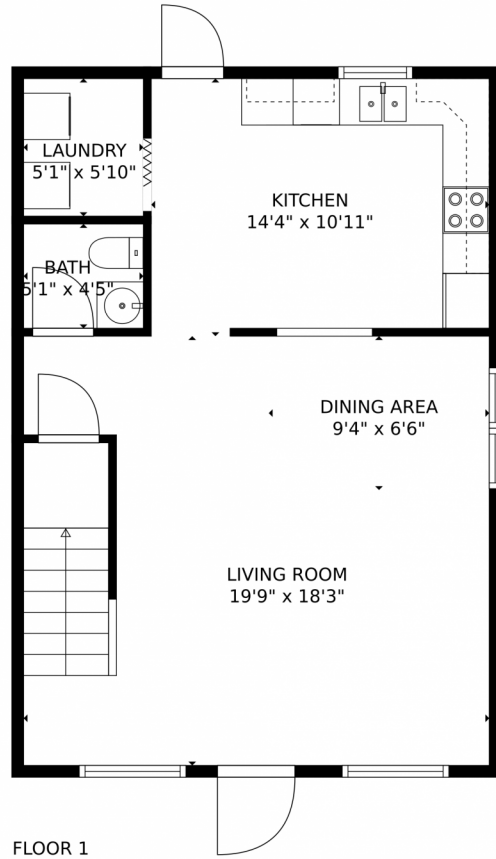

4567 Gulfstream Road, Lake Worth Beach, FL 33461 – 4575 All Levels

TOTAL: 1152 sq. ft
FLOOR 1: 576 sq. ft, FLOOR 2: 576 sq. ft

Disclaimer: Sizes and Dimensions are Approximate, Actual May Vary.

John Park
856-693-2913
john@bhpsales.com