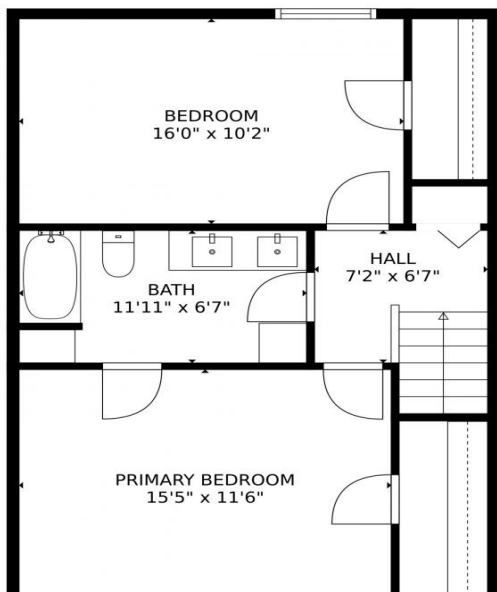

4567 Gulfstream Road Lake Worth Beach, FL 33461

4567 Gulfstream Road, Lake Worth Beach, FL 33461 - 4567 2nd Level