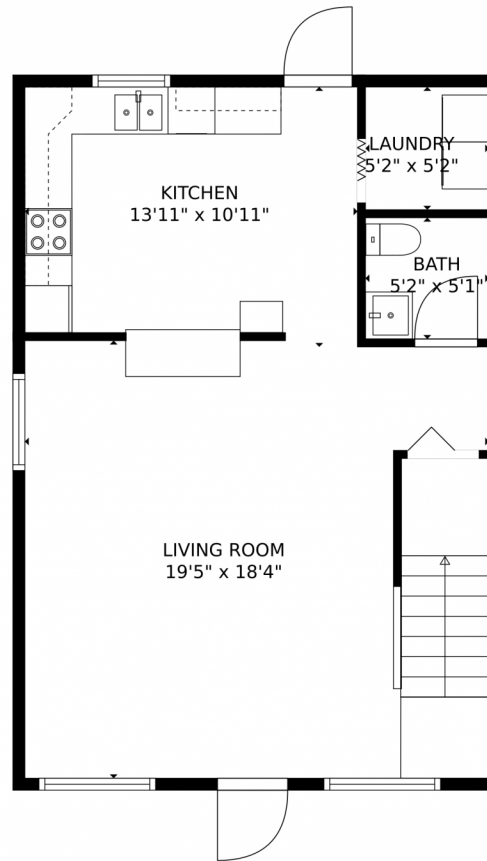

4567 Gulfstream Road, Lake Worth Beach, FL 33461 — 4567 1st Level

TOTAL: 1129 sq. ft
FLOOR 1: 564 sq. ft, FLOOR 2: 565 sq. ft

Disclaimer: Sizes and Dimensions are Approximate, Actual May Vary.

John Park
856-693-2913
john@bhpsales.com