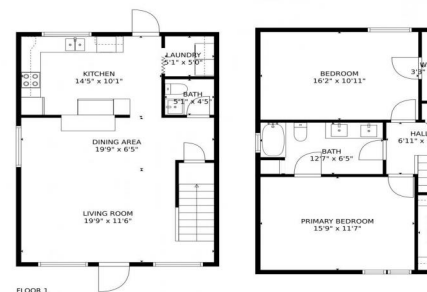

4567 Gulfstream Road, Lake Worth Beach, FL 33461 - 4577 All Levels

Condominium

1150 SQFT

John Park
856-693-2913
john@bhpsales.com