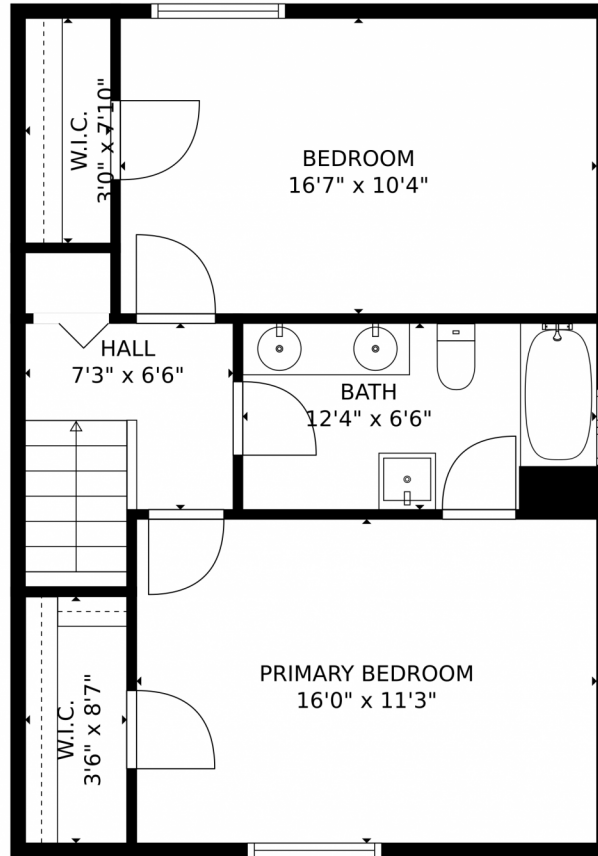

4567 Gulfstream Road, Lake Worth Beach, FL 33461 – 4571 2nd Level

TOTAL: 1146 sq. ft
FLOOR 1: 573 sq. ft, FLOOR 2: 573 sq. ft

Disclaimer: Sizes and Dimensions are Approximate, Actual May Vary.

John Park
856-693-2913
john@bhpsales.com