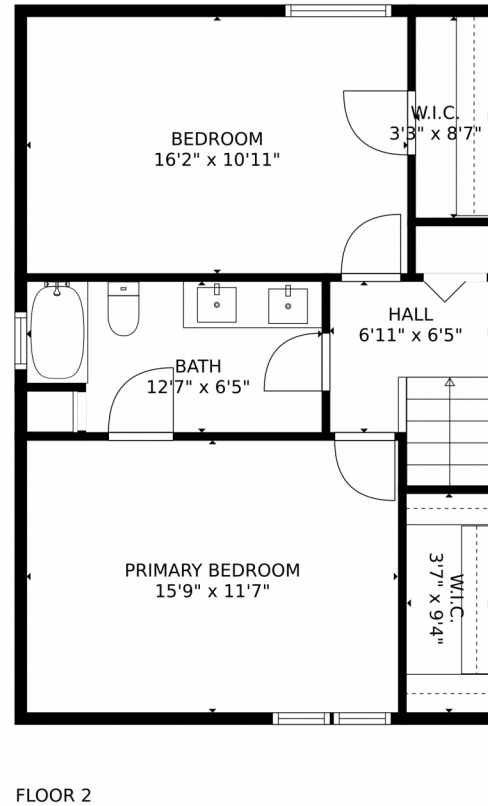

4567 Gulfstream Road, Lake Worth Beach, FL 33461 – 4577 All Levels

TOTAL: 1144 sq. ft
FLOOR 1: 557 sq. ft, FLOOR 2: 587 sq. ft

Disclaimer: Sizes and Dimensions are Approximate, Actual May Vary.

John Park
856-693-2913
john@bhpsales.com

Scan code
for more
property
details