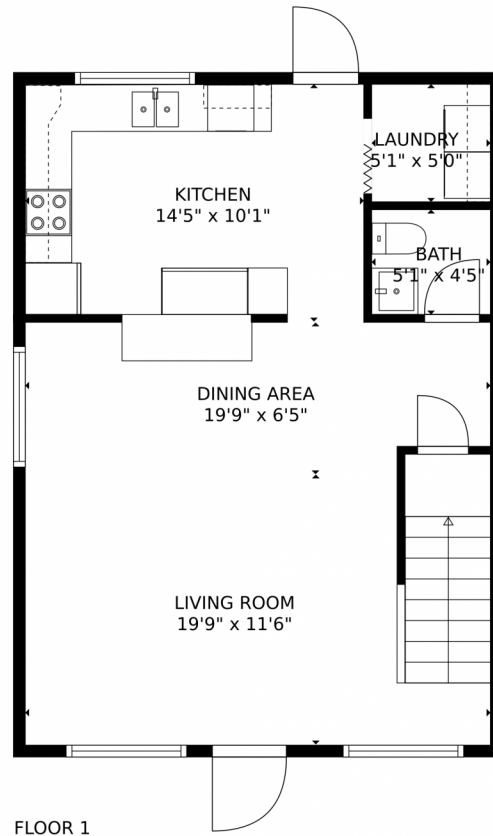

4567 Gulfstream Road, Lake Worth Beach, FL 33461 – 4577 All Levels

TOTAL: 1144 sq. ft
FLOOR 1: 557 sq. ft, FLOOR 2: 587 sq. ft

Disclaimer: Sizes and Dimensions are Approximate, Actual May Vary.

John Park
856-693-2913
john@bhpsales.com

Scan code
for more
property
details