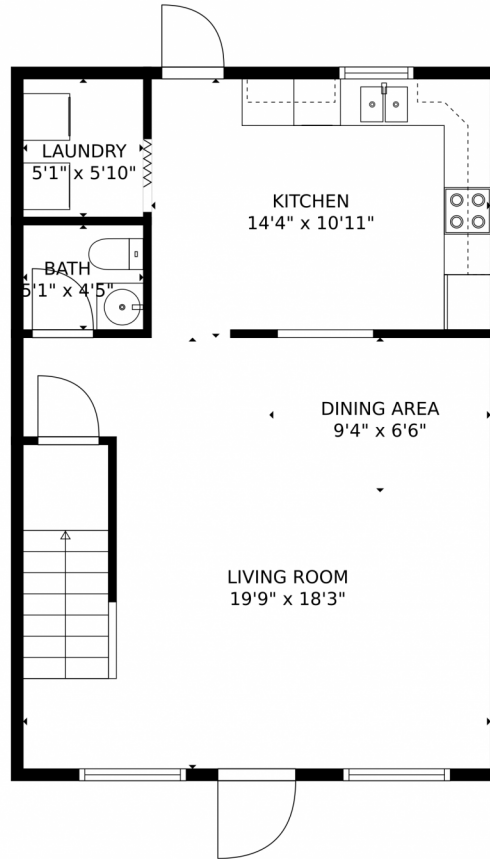

4567 Gulfstream Road, Lake Worth Beach, FL 33461 – 4575 1st Level

TOTAL: 1152 sq. ft
FLOOR 1: 576 sq. ft, FLOOR 2: 576 sq. ft

Disclaimer: Sizes and Dimensions are Approximate, Actual May Vary.

John Park
856-693-2913
john@bhpsales.com