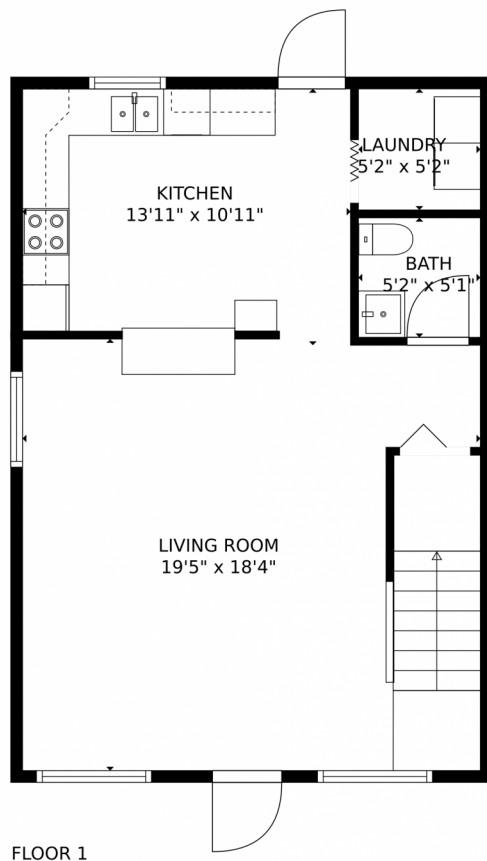

4567 Gulfstream Road, Lake Worth Beach, FL 33461 – 4567 All Levels

TOTAL: 1129 sq. ft
FLOOR 1: 564 sq. ft, FLOOR 2: 565 sq. ft

Disclaimer: Sizes and Dimensions are Approximate, Actual May Vary.

John Park
856-693-2913
john@bhpsales.com