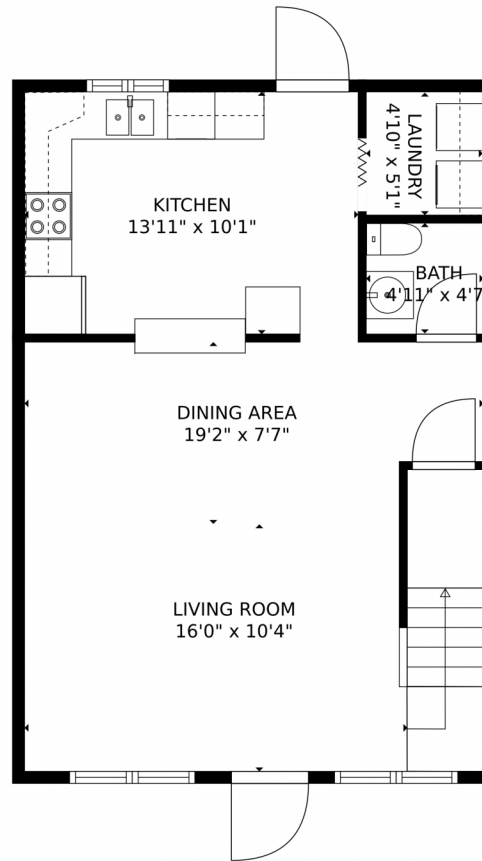

4567 Gulfstream Road, Lake Worth Beach, FL 33461 — 4569 1st Level

TOTAL: 1086 sq. ft
FLOOR 1: 543 sq. ft, FLOOR 2: 543 sq. ft

Disclaimer: Sizes and Dimensions are Approximate, Actual May Vary.

John Park
856-693-2913
john@bhpsales.com