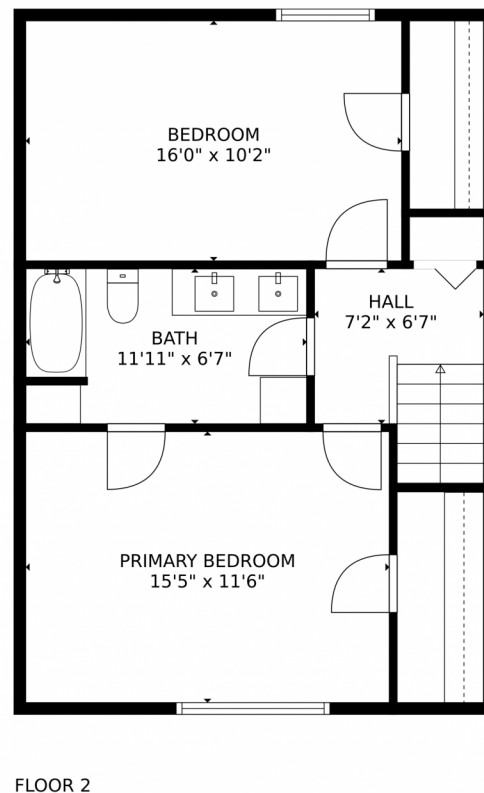

4567 Gulfstream Road, Lake Worth Beach, FL 33461 – 4567 All Levels

TOTAL: 1129 sq. ft
FLOOR 1: 564 sq. ft, FLOOR 2: 565 sq. ft

Disclaimer: Sizes and Dimensions are Approximate, Actual May Vary.

John Park
856-693-2913
john@bhpsales.com