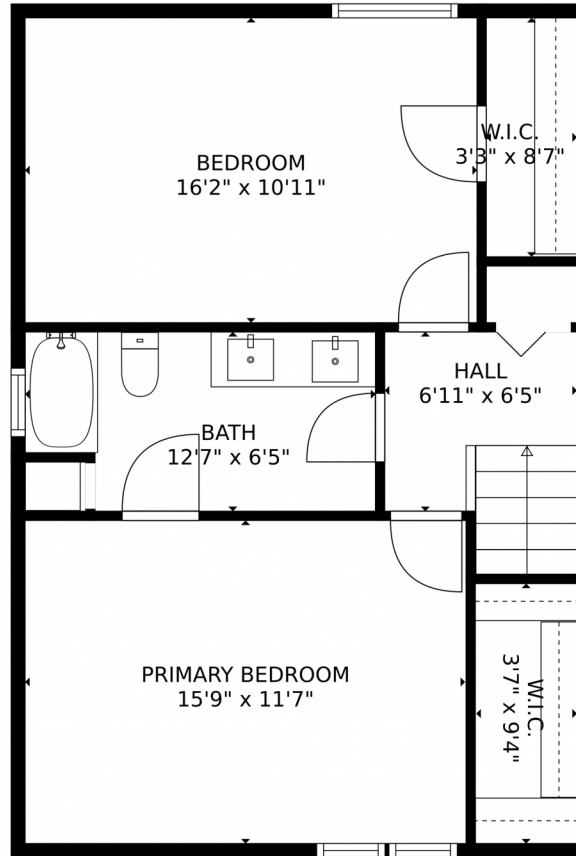

4567 Gulfstream Road, Lake Worth Beach, FL 33461 – 4577 2nd Level

TOTAL: 1144 sq. ft
FLOOR 1: 557 sq. ft, FLOOR 2: 587 sq. ft

Disclaimer: Sizes and Dimensions are Approximate, Actual May Vary.

John Park
856-693-2913
john@bhpsales.com