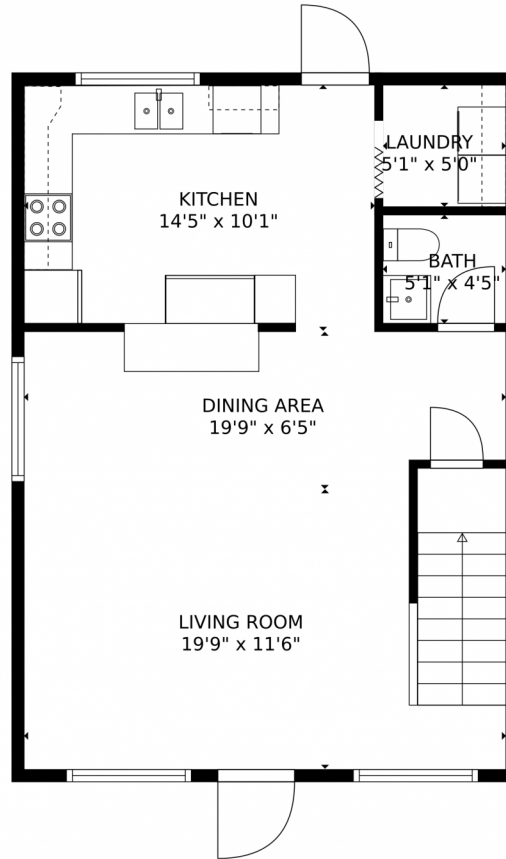

4567 Gulfstream Road, Lake Worth Beach, FL 33461 – 4577 1st Level

TOTAL: 1144 sq. ft
FLOOR 1: 557 sq. ft, FLOOR 2: 587 sq. ft

Disclaimer: Sizes and Dimensions are Approximate, Actual May Vary.

John Park
856-693-2913
john@bhpsales.com