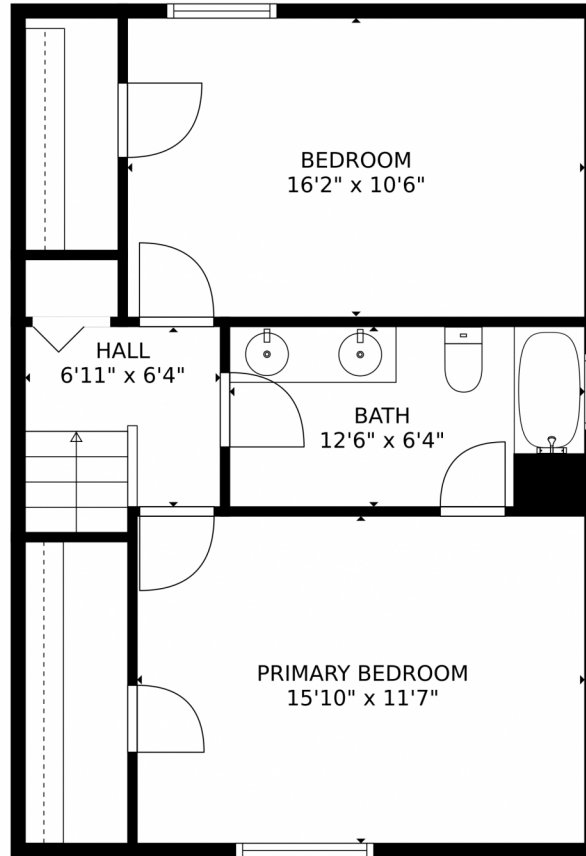

4567 Gulfstream Road, Lake Worth Beach, FL 33461 – 4575 2nd Level

TOTAL: 1152 sq. ft
FLOOR 1: 576 sq. ft, FLOOR 2: 576 sq. ft

Disclaimer: Sizes and Dimensions are Approximate, Actual May Vary.

John Park
856-693-2913
john@bhpsales.com