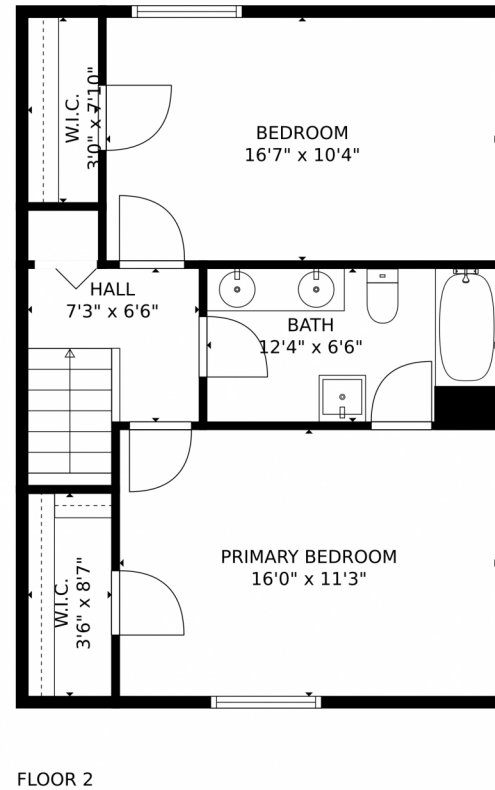

4567 Gulfstream Road, Lake Worth Beach, FL 33461 – 4571 All Levels

TOTAL: 1146 sq. ft
FLOOR 1: 573 sq. ft, FLOOR 2: 573 sq. ft

Disclaimer: Sizes and Dimensions are Approximate, Actual May Vary.

John Park
856-693-2913
john@bhpsales.com