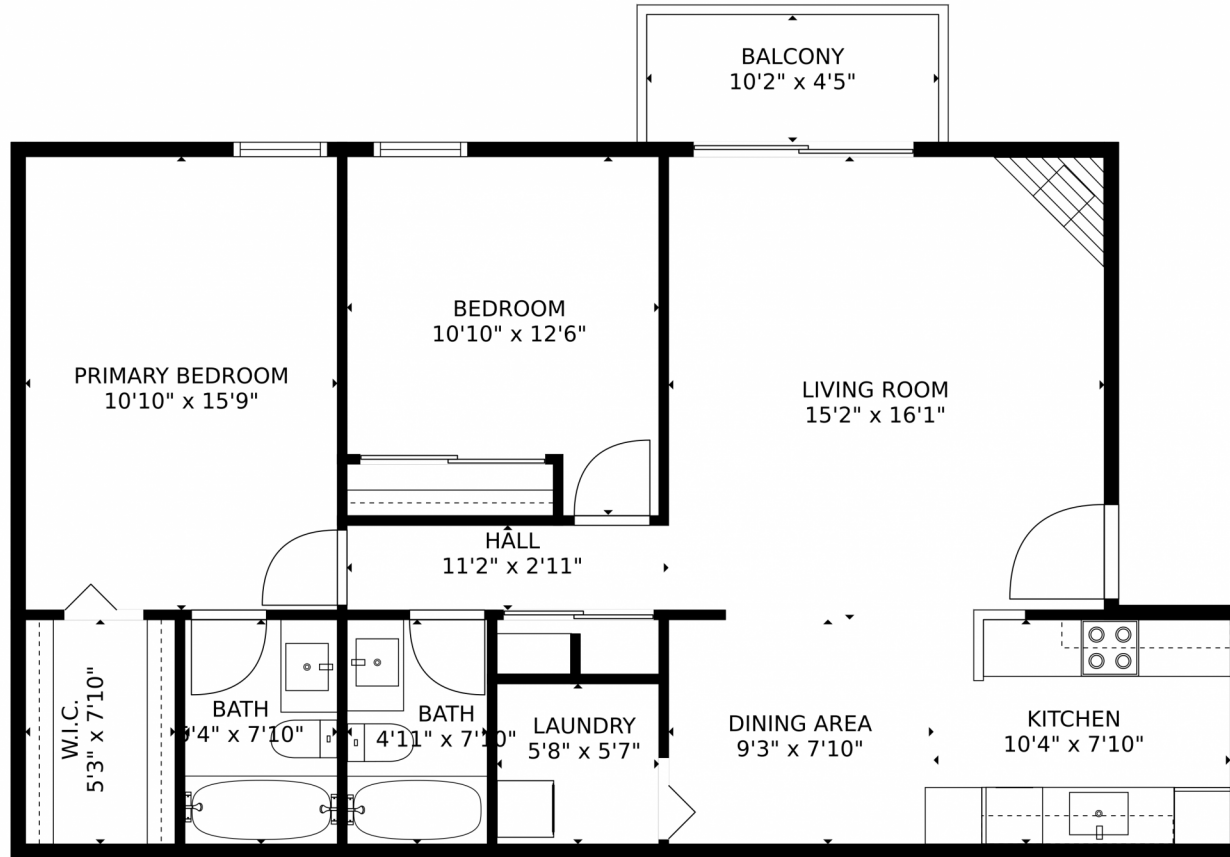

TOTAL: 933 sq. ft
FLOOR 1: 933 sq. ft
EXCLUDED AREAS: BALCONY: 45 sq. ft

Disclaimer: Sizes and Dimensions are Approximate, Actual May Vary.

Taylor Haas

303-665-7368

taylorh@coloradorpm.com

<https://www.coloradorpm.com/available-rental-properties-denver>

Scan code
for more
property
details