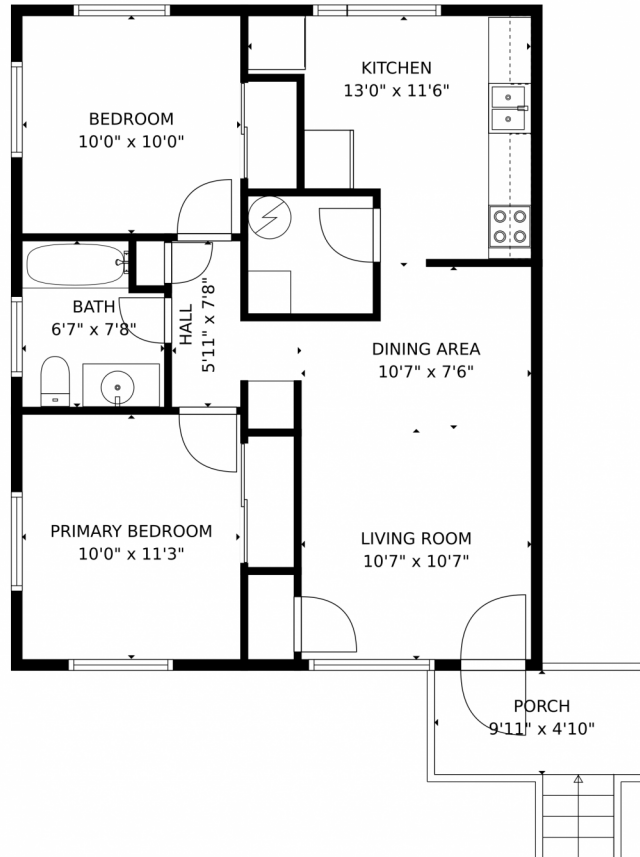

TOTAL: 697 sq. ft
FLOOR 1: 697 sq. ft
EXCLUDED AREAS: PORCH: 47 sq. ft

Disclaimer: Sizes and Dimensions are Approximate, Actual May Vary.

Taylor Haas
303-665-7368
taylorh@coloradorpm.com
<https://www.coloradorpm.com/available-rental-properties-denver>