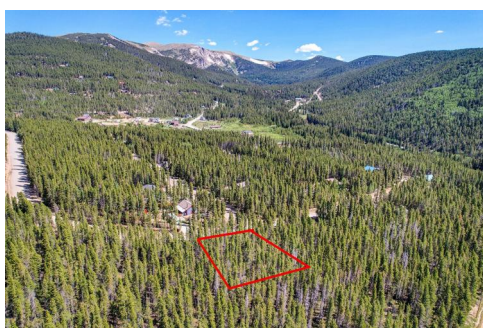

Lot 172 Lower Forest Road
 Idaho Springs, CO 80452
 COMMUNITY: Saint Mary's Glacier

MLS # 7185581
 PRICE \$65,000

Lot 172 Lower Forest Road, Idaho Springs

 Vacant Land  0.36 Acre

PROPERTY DETAILS

This beautiful residential building lot in the sought-after St. Mary's Glacier neighborhood offers an exceptional opportunity to build your dream home in the picturesque setting. Nestled in the heart of nature, this flat and usable lot provides the perfect canvas for creating a custom residence surrounded by breathtaking mountain views and serene landscapes. Enjoy the tranquility of mountain living with easy access to outdoor activities including hiking, skiing, and fishing, this prime location is ideal for outdoor enthusiasts. Don't miss the chance to own a piece of paradise in this highly coveted neighborhood and make your vision of mountain living a reality. Better yet, purchase adjoining lot 171 and double your space!