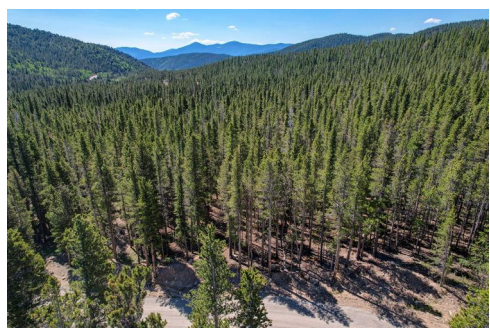

Lot 172 Lower Forest Road
 Idaho Springs, CO 80452
 COMMUNITY: Saint Mary's Glacier

MLS # 7185581
 PRICE \$65,000

Lot 172 Lower Forest Road, Idaho Springs

 Vacant Land  0.36 Acre

PROPERTY DETAILS

This beautiful residential building lot in the sought-after St. Mary's Glacier neighborhood offers an exceptional opportunity to build your dream home in the picturesque setting. Nestled in the heart of nature, this flat and usable lot provides the perfect canvas for creating a custom residence surrounded by breathtaking mountain views and serene landscapes. Enjoy the tranquility of mountain living with easy access to outdoor activities including hiking, skiing, and fishing, this prime location is ideal for outdoor enthusiasts. Don't miss the chance to own a piece of paradise in this highly coveted neighborhood and make your vision of mountain living a reality. Better yet, purchase adjoining lot 171 and double your space!