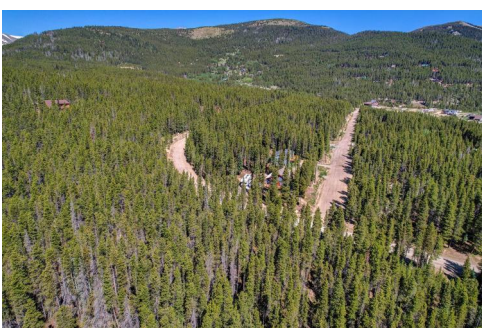

Lot 172 Lower Forest Road
 Idaho Springs, CO 80452
 COMMUNITY: Saint Mary's Glacier

MLS # 7185581
 PRICE \$65,000

Lot 172 Lower Forest Road, Idaho Springs

 Vacant Land  0.36 Acre

PROPERTY DETAILS

This beautiful residential building lot in the sought-after St. Mary's Glacier neighborhood offers an exceptional opportunity to build your dream home in the picturesque setting. Nestled in the heart of nature, this flat and usable lot provides the perfect canvas for creating a custom residence surrounded by breathtaking mountain views and serene landscapes. Enjoy the tranquility of mountain living with easy access to outdoor activities including hiking, skiing, and fishing, this prime location is ideal for outdoor enthusiasts. Don't miss the chance to own a piece of paradise in this highly coveted neighborhood and make your vision of mountain living a reality. Better yet, purchase adjoining lot 171 and double your space!