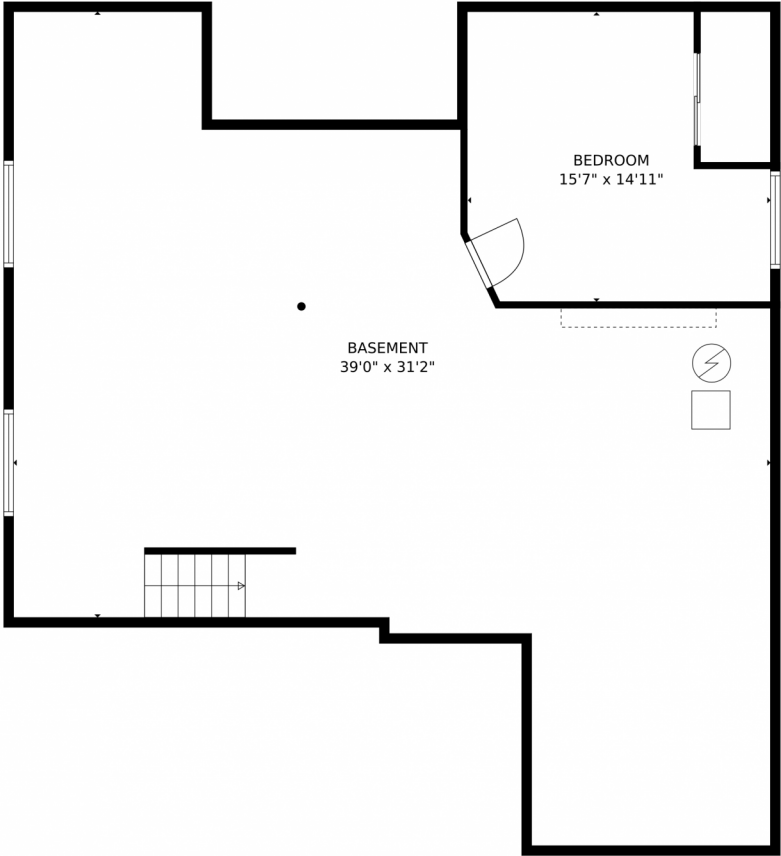

3565 East 135th Court
 Thornton, CO 80241
 COMMUNITY: Shadow Ridge

MLS # 8721834

3565 East 135th Court, Thornton, CO 80241 - floorplan_all_0

Single Family

1674 SQFT

4 Beds

2 Baths

2 Car

0.21 Acre

Alice Wolters
 303-489-0651
 ali@remingo.com

TOTAL: 1515 sq. ft
BELOW GROUND: 211 sq. ft, FLOOR 2: 1304 sq. ft
EXCLUDED AREAS: UNDEFINED: 28 sq. ft, BASEMENT: 1046 sq. ft, GARAGE: 401 sq. ft
MEASUREMENTS CALCULATED BY V1Photos.com ARE DEEMED HIGHLY RELIABLE BUT NOT GUARANTEED.

Disclaimer: Sizes and Dimensions are Approximate, Actual May Vary.

Alice Wolters
303-489-0651
ali@remingo.com

Scan code for more property details

TOTAL: 1515 sq. ft
BELOW GROUND: 211 sq. ft, FLOOR 2: 1304 sq. ft
EXCLUDED AREAS: UNDEFINED: 28 sq. ft, BASEMENT: 1046 sq. ft, GARAGE: 401 sq. ft
MEASUREMENTS CALCULATED BY V1Photos.com ARE DEEMED HIGHLY RELIABLE BUT NOT GUARANTEED.

Disclaimer: Sizes and Dimensions are Approximate, Actual May Vary.

Alice Wolters
303-489-0651
ali@remingo.com

3565 East 135th Court, Thornton, CO 80241 — floorplan_all_0

TOTAL: 1515 sq. ft
BELOW GROUND: 211 sq. ft, FLOOR 2: 1304 sq. ft
EXCLUDED AREAS: UNDEFINED: 28 sq. ft, BASEMENT: 1046 sq. ft, GARAGE: 401 sq. ft
MEASUREMENTS CALCULATED BY V1Photos.com ARE DEEMED HIGHLY RELIABLE BUT NOT GUARANTEED.