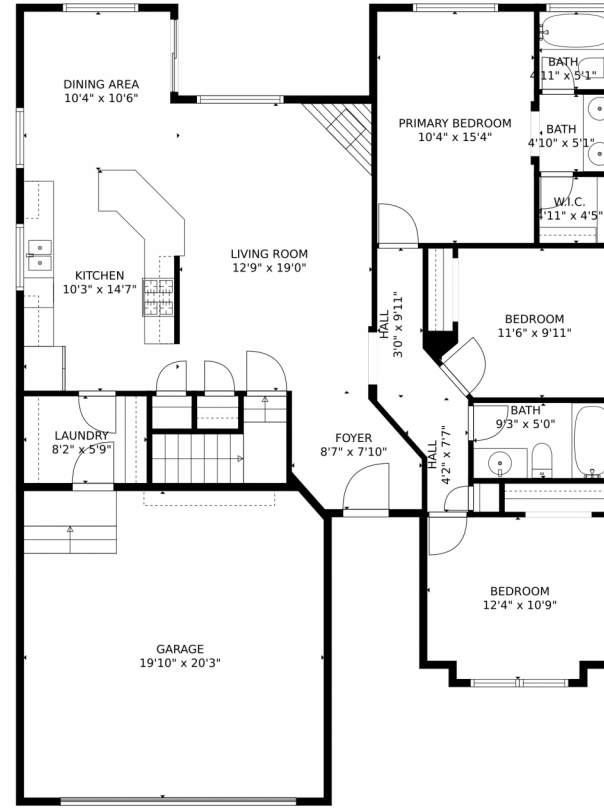

3565 East 135th Court
 Thornton, CO 80241
 COMMUNITY: Shadow Ridge

MLS # 8721834

3565 East 135th Court, Thornton, CO 80241 - floorplan_all_0

Single Family

1674 SQFT

4 Beds

2 Baths

2 Car

0.21 Acre

Alice Wolters
 303-489-0651
 ali@remingo.com

TOTAL: 1515 sq. ft
BELOW GROUND: 211 sq. ft, FLOOR 2: 1304 sq. ft
EXCLUDED AREAS: UNDEFINED: 28 sq. ft, BASEMENT: 1046 sq. ft, GARAGE: 401 sq. ft
MEASUREMENTS CALCULATED BY V1Photos.com ARE DEEMED HIGHLY RELIABLE BUT NOT GUARANTEED.

Disclaimer: Sizes and Dimensions are Approximate, Actual May Vary.

Alice Wolters
303-489-0651
ali@remingo.com

Scan code for more property details

TOTAL: 1515 sq. ft
BELOW GROUND: 211 sq. ft, FLOOR 2: 1304 sq. ft
EXCLUDED AREAS: UNDEFINED: 28 sq. ft, BASEMENT: 1046 sq. ft, GARAGE: 401 sq. ft
MEASUREMENTS CALCULATED BY V1Photos.com ARE DEEMED HIGHLY RELIABLE BUT NOT GUARANTEED.

Disclaimer: Sizes and Dimensions are Approximate, Actual May Vary.

Alice Wolters
303-489-0651
ali@remingo.com

3565 East 135th Court, Thornton, CO 80241 — floorplan_all_0

TOTAL: 1515 sq. ft
BELOW GROUND: 211 sq. ft, FLOOR 2: 1304 sq. ft
EXCLUDED AREAS: UNDEFINED: 28 sq. ft, BASEMENT: 1046 sq. ft, GARAGE: 401 sq. ft
MEASUREMENTS CALCULATED BY V1Photos.com ARE DEEMED HIGHLY RELIABLE BUT NOT GUARANTEED.