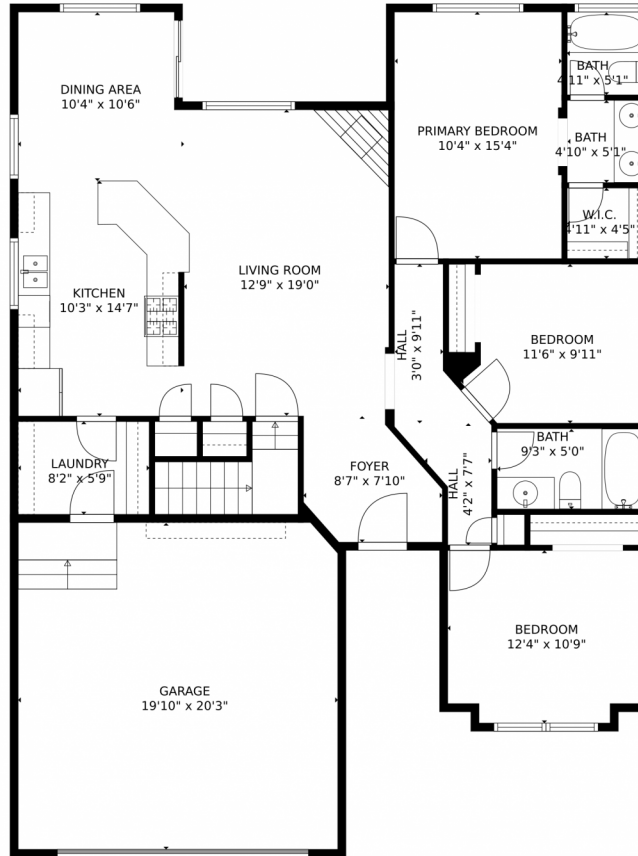

3565 East 135th Court
 Thornton, CO 80241
 COMMUNITY: Shadow Ridge

MLS # 8721834

3565 East 135th Court, Thornton, CO 80241 - floorplan_all_0

Single Family

1674 SQFT

4 Beds

2 Baths

2 Car

0.21 Acre

Alice Wolters
 303-489-0651
 ali@remingo.com

TOTAL: 1515 sq. ft
BELOW GROUND: 211 sq. ft, FLOOR 2: 1304 sq. ft
EXCLUDED AREAS: UNDEFINED: 28 sq. ft, BASEMENT: 1046 sq. ft, GARAGE: 401 sq. ft
MEASUREMENTS CALCULATED BY V1Photos.com ARE DEEMED HIGHLY RELIABLE BUT NOT GUARANTEED.

Disclaimer: Sizes and Dimensions are Approximate, Actual May Vary.

Alice Wolters
303-489-0651
ali@remingo.com

Scan code for more property details

TOTAL: 1515 sq. ft
BELOW GROUND: 211 sq. ft, FLOOR 2: 1304 sq. ft
EXCLUDED AREAS: UNDEFINED: 28 sq. ft, BASEMENT: 1046 sq. ft, GARAGE: 401 sq. ft
MEASUREMENTS CALCULATED BY V1Photos.com ARE DEEMED HIGHLY RELIABLE BUT NOT GUARANTEED.

Disclaimer: Sizes and Dimensions are Approximate, Actual May Vary.

Alice Wolters
303-489-0651
ali@remingo.com

3565 East 135th Court, Thornton, CO 80241 — floorplan_all_0

TOTAL: 1515 sq. ft
BELOW GROUND: 211 sq. ft, FLOOR 2: 1304 sq. ft
EXCLUDED AREAS: UNDEFINED: 28 sq. ft, BASEMENT: 1046 sq. ft, GARAGE: 401 sq. ft
MEASUREMENTS CALCULATED BY V1Photos.com ARE DEEMED HIGHLY RELIABLE BUT NOT GUARANTEED.