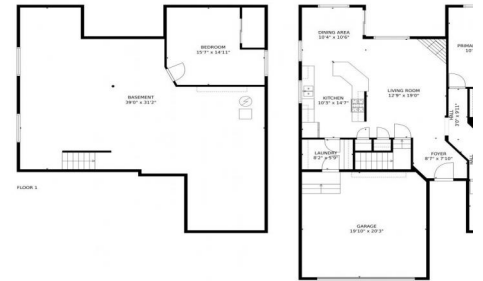

3565 East 135th Court
 Thornton, CO 80241
 COMMUNITY: Shadow Ridge

MLS # 8721834

3565 East 135th Court, Thornton, CO 80241 - floorplan_all_0

Single Family

1674 SQFT

4 Beds

2 Baths

2 Car

0.21 Acre

Alice Wolters
 303-489-0651
 ali@remingo.com

TOTAL: 1515 sq. ft
BELOW GROUND: 211 sq. ft, FLOOR 2: 1304 sq. ft
EXCLUDED AREAS: UNDEFINED: 28 sq. ft, BASEMENT: 1046 sq. ft, GARAGE: 401 sq. ft
MEASUREMENTS CALCULATED BY V1Photos.com ARE DEEMED HIGHLY RELIABLE BUT NOT GUARANTEED.

Disclaimer: Sizes and Dimensions are Approximate, Actual May Vary.

Alice Wolters
303-489-0651
ali@remingo.com

Scan code for more property details

TOTAL: 1515 sq. ft
BELOW GROUND: 211 sq. ft, FLOOR 2: 1304 sq. ft
EXCLUDED AREAS: UNDEFINED: 28 sq. ft, BASEMENT: 1046 sq. ft, GARAGE: 401 sq. ft
MEASUREMENTS CALCULATED BY V1Photos.com ARE DEEMED HIGHLY RELIABLE BUT NOT GUARANTEED.

Disclaimer: Sizes and Dimensions are Approximate, Actual May Vary.

Alice Wolters
303-489-0651
ali@remingo.com

3565 East 135th Court, Thornton, CO 80241 — floorplan_all_0

TOTAL: 1515 sq. ft
BELOW GROUND: 211 sq. ft, FLOOR 2: 1304 sq. ft
EXCLUDED AREAS: UNDEFINED: 28 sq. ft, BASEMENT: 1046 sq. ft, GARAGE: 401 sq. ft
MEASUREMENTS CALCULATED BY V1Photos.com ARE DEEMED HIGHLY RELIABLE BUT NOT GUARANTEED.