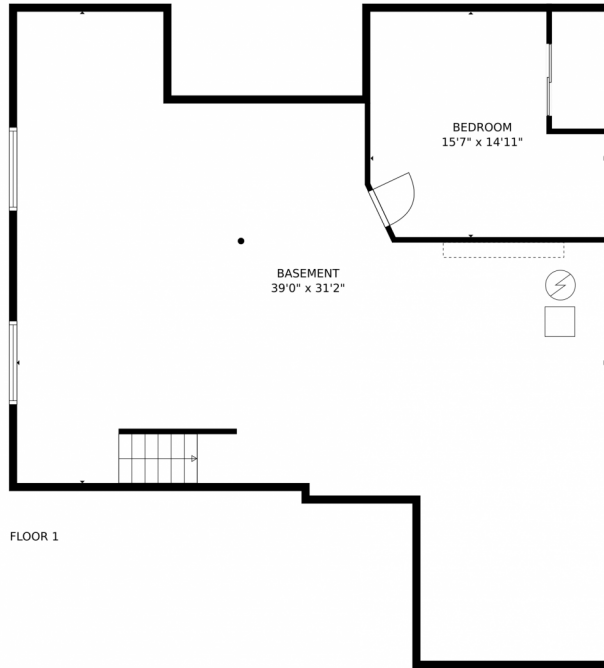

0.21 Acre

Alice Wolters
 303-489-0651
 ali@remingo.com

TOTAL: 1515 sq. ft
BELOW GROUND: 211 sq. ft, FLOOR 2: 1304 sq. ft
EXCLUDED AREAS: UNDEFINED: 28 sq. ft, BASEMENT: 1046 sq. ft, GARAGE: 401 sq. ft
MEASUREMENTS CALCULATED BY V1Photos.com ARE DEEMED HIGHLY RELIABLE BUT NOT GUARANTEED.

Disclaimer: Sizes and Dimensions are Approximate, Actual May Vary.

Alice Wolters
303-489-0651
ali@remingo.com

Scan code for more property details

TOTAL: 1515 sq. ft
BELOW GROUND: 211 sq. ft, FLOOR 2: 1304 sq. ft
EXCLUDED AREAS: UNDEFINED: 28 sq. ft, BASEMENT: 1046 sq. ft, GARAGE: 401 sq. ft
MEASUREMENTS CALCULATED BY V1Photos.com ARE DEEMED HIGHLY RELIABLE BUT NOT GUARANTEED.

Disclaimer: Sizes and Dimensions are Approximate, Actual May Vary.

Alice Wolters
303-489-0651
ali@remingo.com

3565 East 135th Court, Thornton, CO 80241 — floorplan_all_0

TOTAL: 1515 sq. ft
BELOW GROUND: 211 sq. ft, FLOOR 2: 1304 sq. ft
EXCLUDED AREAS: UNDEFINED: 28 sq. ft, BASEMENT: 1046 sq. ft, GARAGE: 401 sq. ft
MEASUREMENTS CALCULATED BY V1Photos.com ARE DEEMED HIGHLY RELIABLE BUT NOT GUARANTEED.