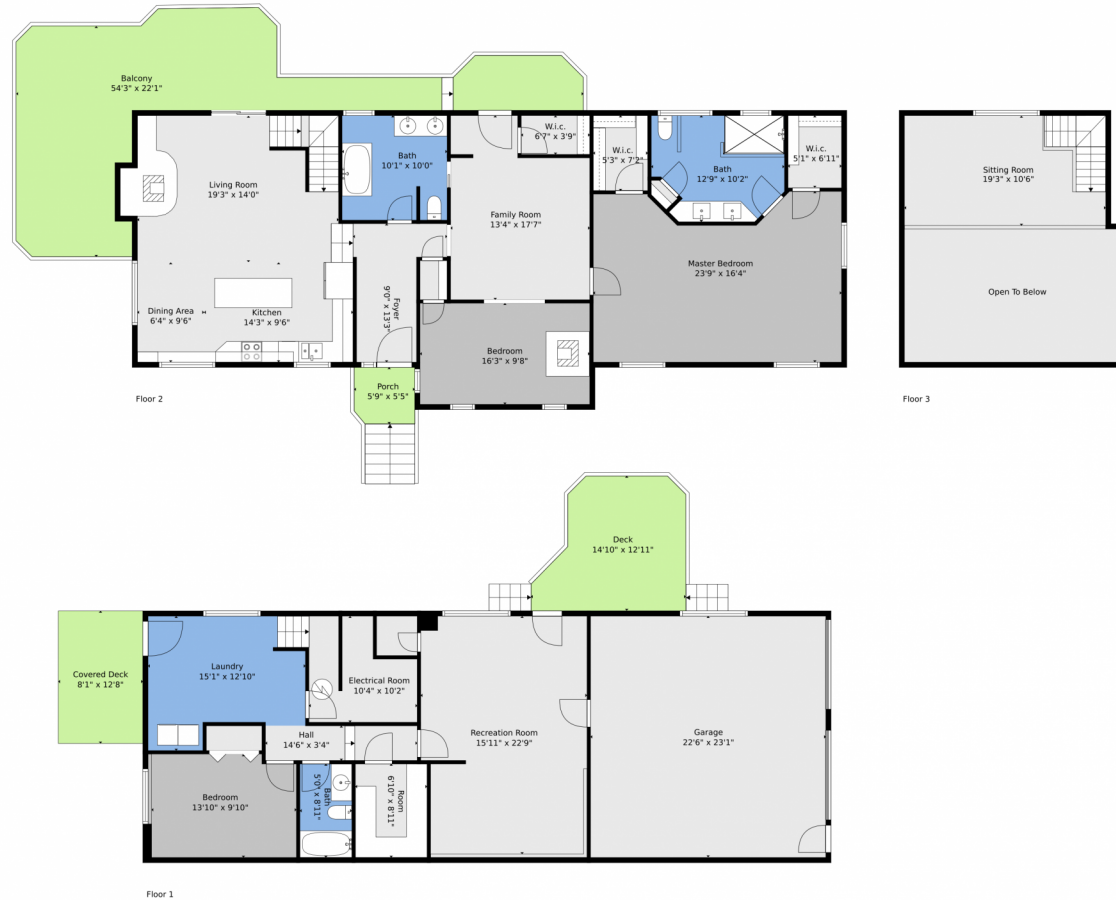

 Single Family  2977 SQFT  3 Beds  3 Baths  2 Car  1.72 Acre

PROPERTY DETAILS

Spacious Retreat with Incredible Outdoor Living

Matt Bachus
720-644-9363
matt@tuppersteam.com

Floor Plan Created By V1photos.com, Measurements Deamed Highly Reliable, But Not Guaranteed.

Disclaimer: Sizes and Dimensions are Approximate, Actual May Vary.

Matt Bachus
720-644-9363
matt@tuppersteam.com

Floor Plan Created By V1photos.com, Measurements Deamed Highly Reliable, But Not Guaranteed.

Disclaimer: Sizes and Dimensions are Approximate, Actual May Vary.

Matt Bachus
720-644-9363
matt@tuppersteam.com

Scan code
for more
property
details

Floor Plan Created By V1photos.com, Measurements Deamed Highly Reliable, But Not Guaranteed.