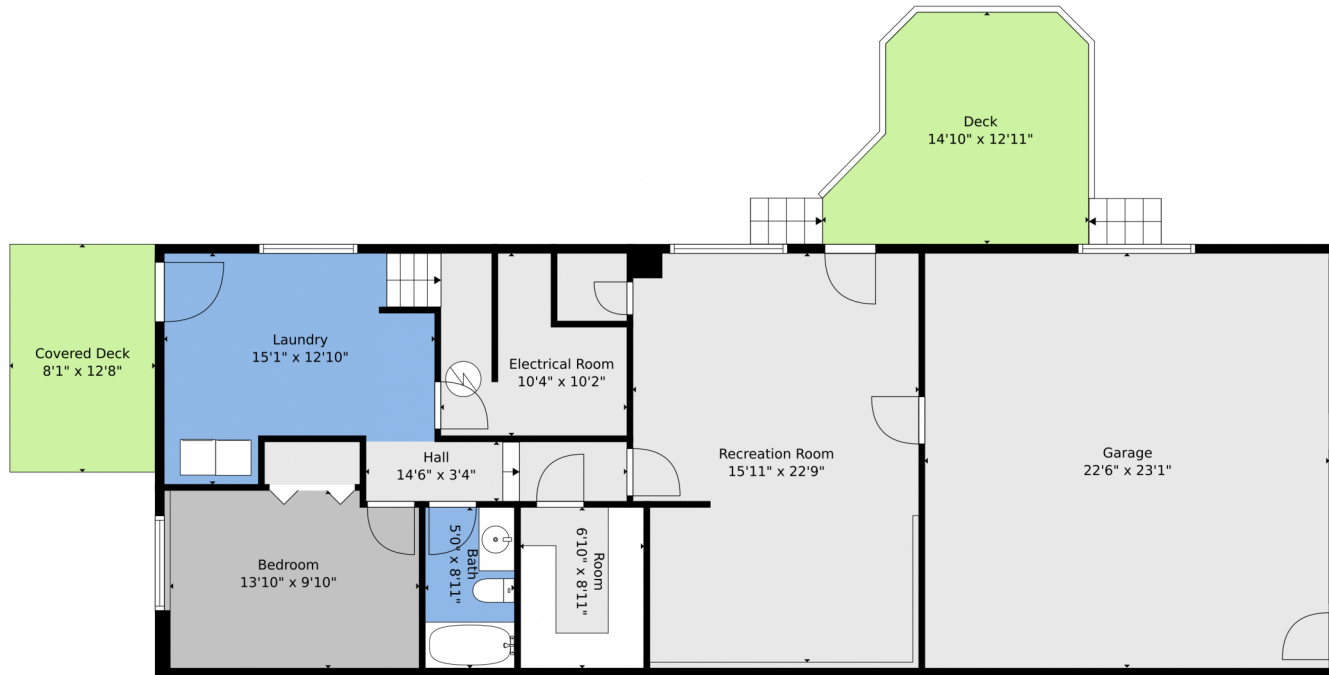

 Single Family  2977 SQFT  3 Beds  3 Baths  2 Car  1.72 Acre

PROPERTY DETAILS

Spacious Retreat with Incredible Outdoor Living

Matt Bachus
720-644-9363
matt@tuppersteam.com

Floor Plan Created By V1photos.com, Measurements Deamed Highly Reliable, But Not Guaranteed.

Disclaimer: Sizes and Dimensions are Approximate, Actual May Vary.

Matt Bachus
720-644-9363
matt@tuppersteam.com

Scan code
for more
property
details

Floor Plan Created By V1photos.com, Measurements Deamed Highly Reliable, But Not Guaranteed.