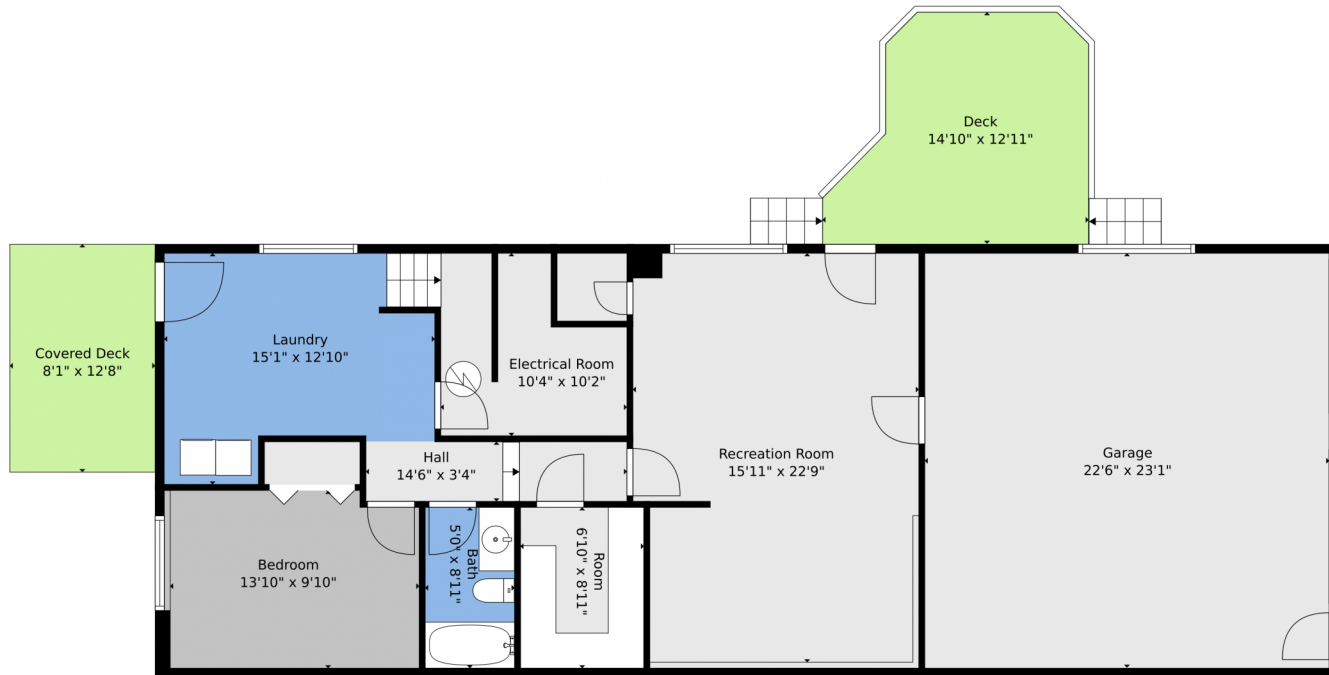

 Single Family  2977 SQFT  3 Beds  3 Baths  2 Car  1.72 Acre

PROPERTY DETAILS

Spacious Retreat with Incredible Outdoor Living

Matt Bachus
720-644-9363
matt@tuppersteam.com

Floor Plan Created By V1photos.com, Measurements Deamed Highly Reliable, But Not Guaranteed.

Disclaimer: Sizes and Dimensions are Approximate, Actual May Vary.

Matt Bachus
720-644-9363
matt@tuppersteam.com

Floor Plan Created By V1photos.com, Measurements Deamed Highly Reliable, But Not Guaranteed.