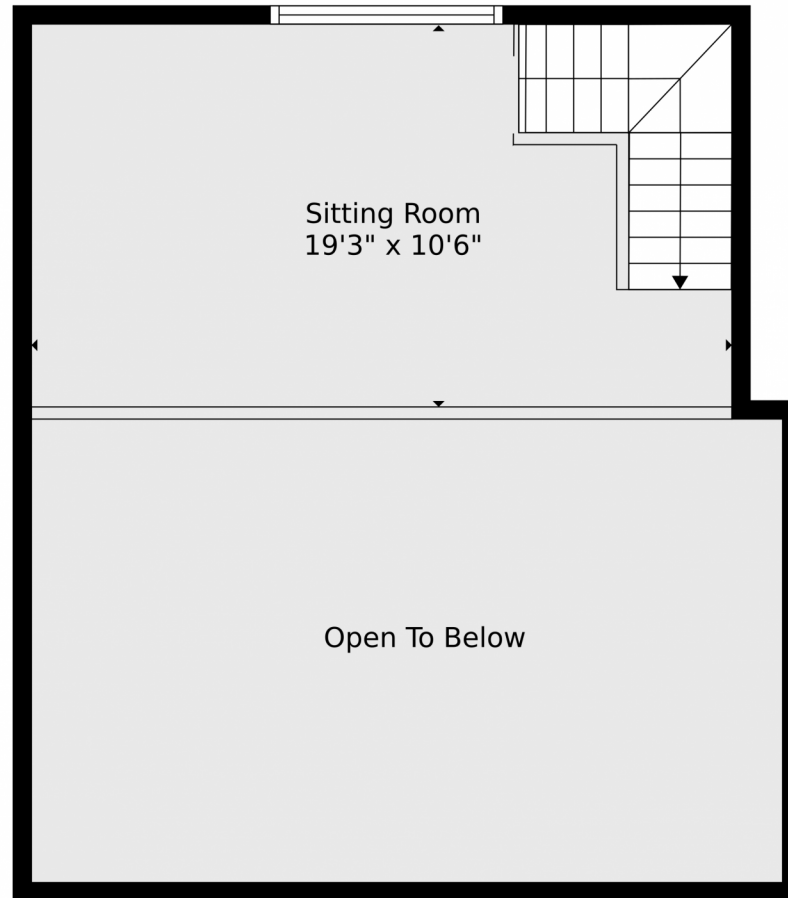

Disclaimer: Sizes and Dimensions are Approximate, Actual May Vary.

Matt Bachus
720-644-9363
matt@tuppersteam.com

Floor Plan Created By V1photos.com, Measurements Deamed Highly Reliable, But Not Guaranteed.