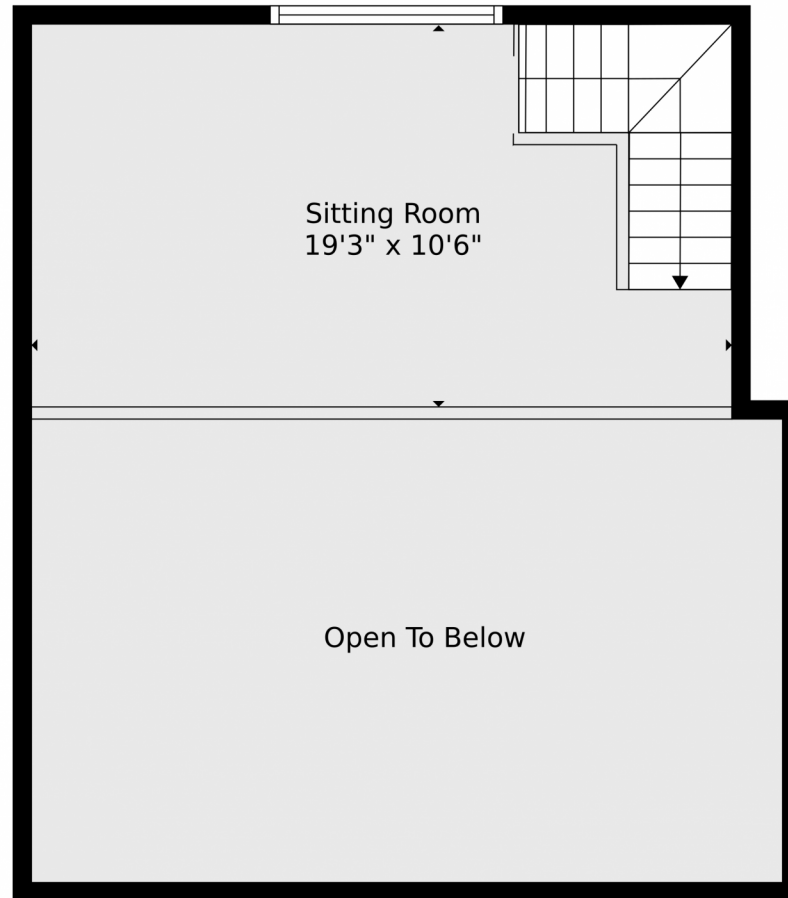

Disclaimer: Sizes and Dimensions are Approximate, Actual May Vary.

Matt Bachus
720-644-9363
matt@tuppersteam.com

Scan code
for more
property
details

Floor Plan Created By V1photos.com, Measurements Deamed Highly Reliable, But Not Guaranteed.

Disclaimer: Sizes and Dimensions are Approximate, Actual May Vary.

Matt Bachus
720-644-9363
matt@tuppersteam.com

Floor Plan Created By V1photos.com, Measurements Deamed Highly Reliable, But Not Guaranteed.