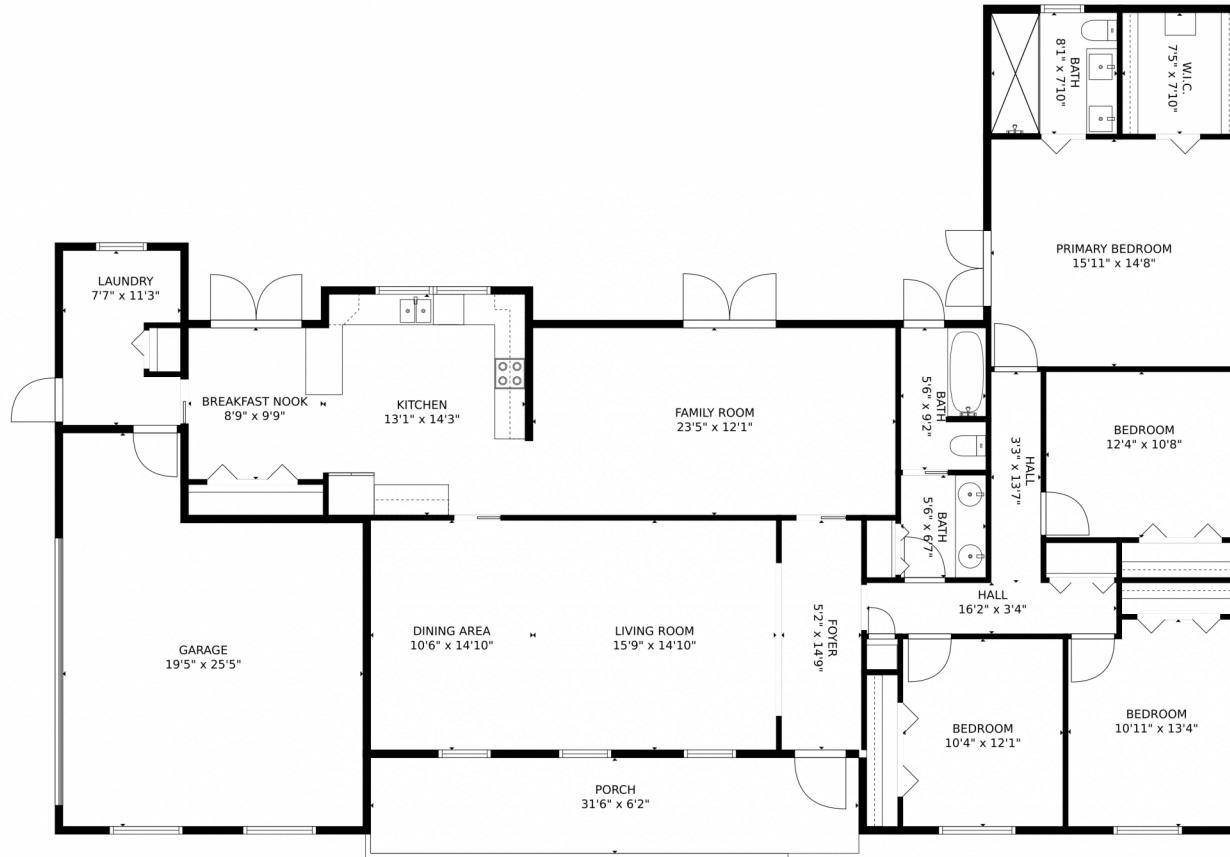

TOTAL: 2227 sq. ft
FLOOR 1: 2227 sq. ft
EXCLUDED AREAS: GARAGE: 424 sq. ft, PORCH: 195 sq. ft

Disclaimer: Sizes and Dimensions are Approximate, Actual May Vary.

Rashanda Knights
561-877-0660
roe@triple8realestate.com