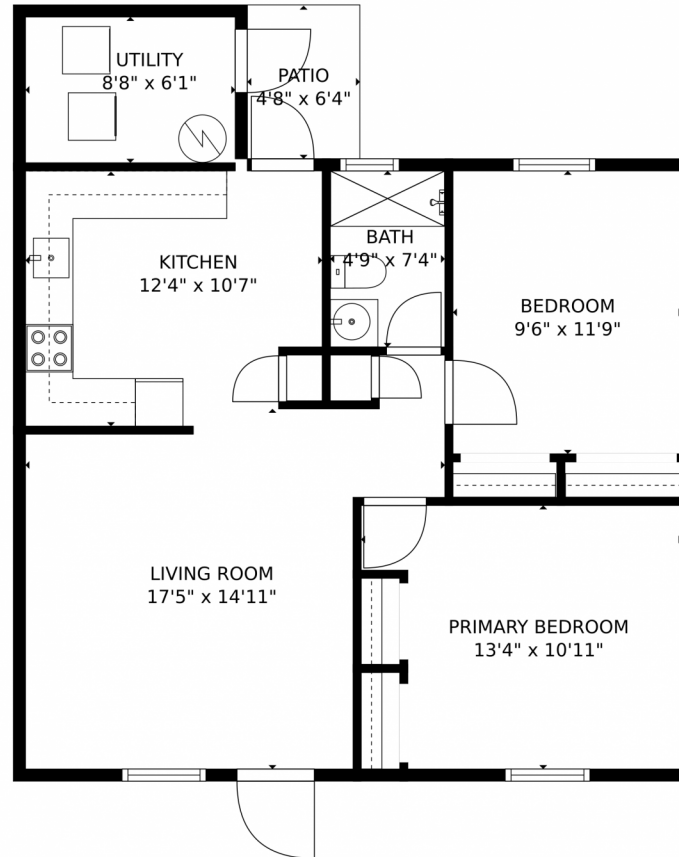

3150 Prince Drive, Lake Worth Beach, FL 33461 — 3136 Mc Sherry Drive Lake Worth Beach, FL 33461Wor

TOTAL: 732 sq. ft
FLOOR 1: 732 sq. ft
EXCLUDED AREAS: PATIO: 30 sq. ft

Disclaimer: Sizes and Dimensions are Approximate, Actual May Vary.

Michael Cabot
561-900-8977
michael@bhpsales.com

Andrew Hulik
561-839-0371
andrew@bhpsales.com

Scan code
for more
property
details