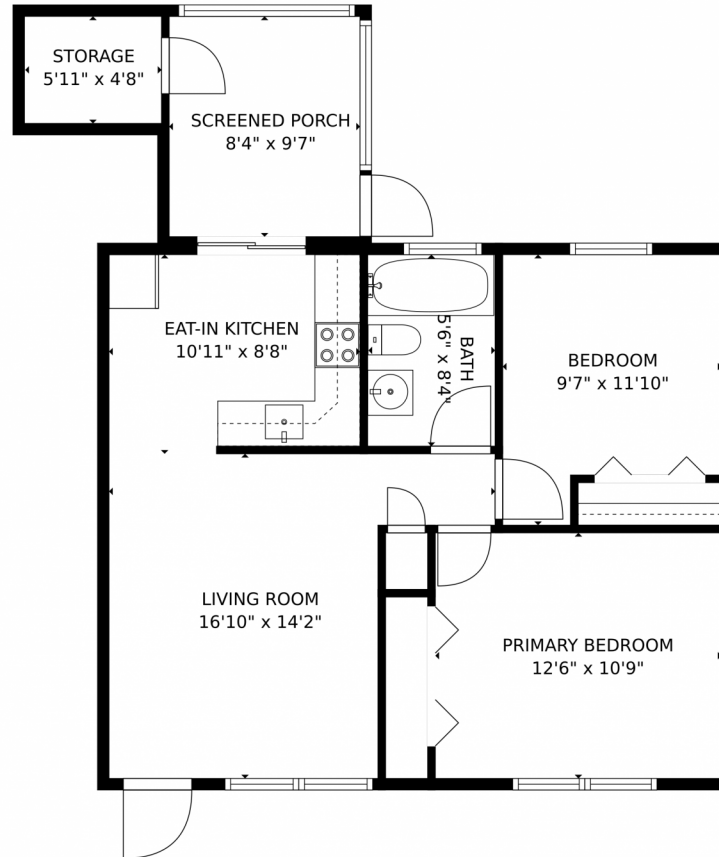

3150 Prince Drive, Lake Worth Beach, FL 33461 — 3152 Prince Drive Lake Worth Beach, FL 33461

TOTAL: 612 sq. ft
FLOOR 1: 612 sq. ft
EXCLUDED AREAS: SCREENED PORCH: 80 sq. ft, STORAGE: 28 sq. ft
MEASUREMENTS CALCULATED BY V1Photos.com ARE DEEMED HIGHLY RELIABLE BUT NOT GUARANTEED.

Disclaimer: Sizes and Dimensions are Approximate, Actual May Vary.

Michael Cabot
561-900-8977
michael@bhpsales.com

Andrew Hulik
561-839-0371
andrew@bhpsales.com