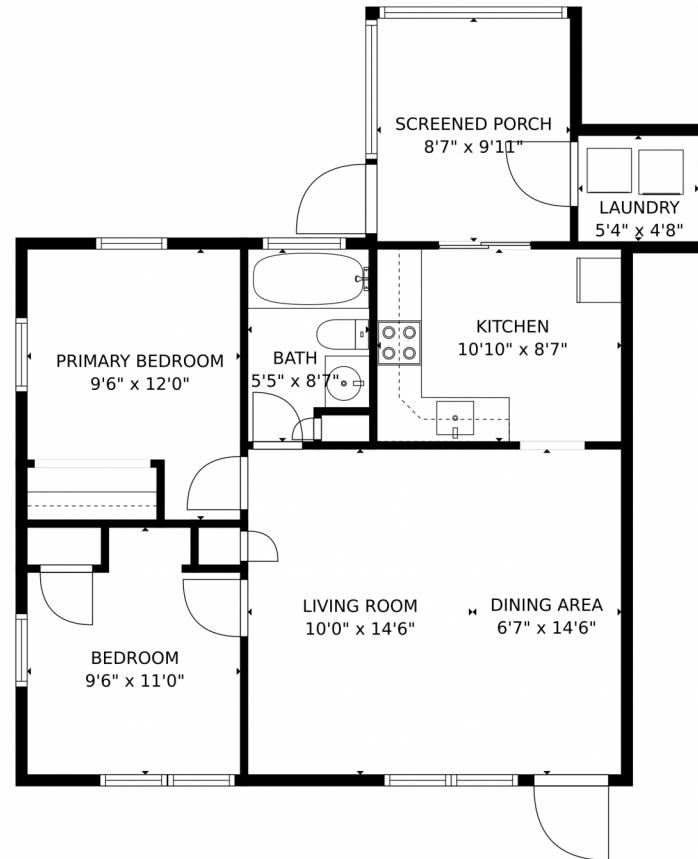

3150 Prince Drive, Lake Worth Beach, FL 33461 — 3150 Prince Drive Lake Worth Beach, FL 33461

TOTAL: 644 sq. ft
FLOOR 1: 644 sq. ft
EXCLUDED AREAS: SCREENED PORCH: 85 sq. ft

Disclaimer: Sizes and Dimensions are Approximate, Actual May Vary.

Michael Cabot
561-900-8977
michael@bhpsales.com

Andrew Hulik
561-839-0371
andrew@bhpsales.com