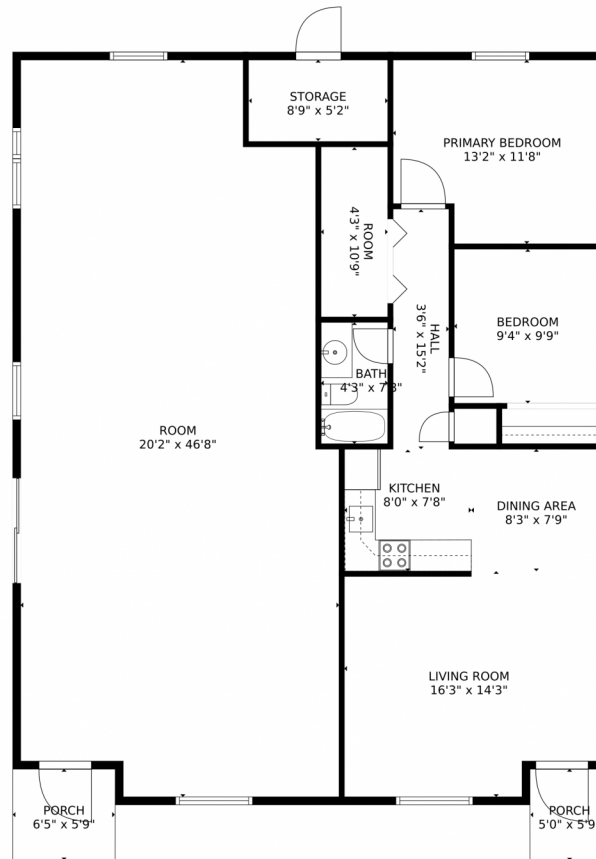

TOTAL: 732 sq. ft
FLOOR 1: 732 sq. ft
EXCLUDED AREAS: PATIO: 30 sq. ft

MEASUREMENTS CALCULATED BY V1Photos.com ARE DEEMED HIGHLY RELIABLE BUT NOT GUARANTEED.

Disclaimer: Sizes and Dimensions are Approximate, Actual May Vary.

TOTAL: 644 sq. ft
FLOOR 1: 644 sq. ft
EXCLUDED AREAS: SCREENED PORCH: 85 sq. ft

MEASUREMENTS CALCULATED BY V1Photos.com ARE DEEMED HIGHLY RELIABLE BUT NOT GUARANTEED.

Disclaimer: Sizes and Dimensions are Approximate, Actual May Vary.

TOTAL: 1644 sq. ft
FLOOR 1: 1644 sq. ft
EXCLUDED AREAS: STORAGE: 46 sq. ft, PORCH: 66 sq. ft

MEASUREMENTS CALCULATED BY V1Photos.com ARE DEEMED HIGHLY RELIABLE BUT NOT GUARANTEED.

Disclaimer: Sizes and Dimensions are Approximate, Actual May Vary.