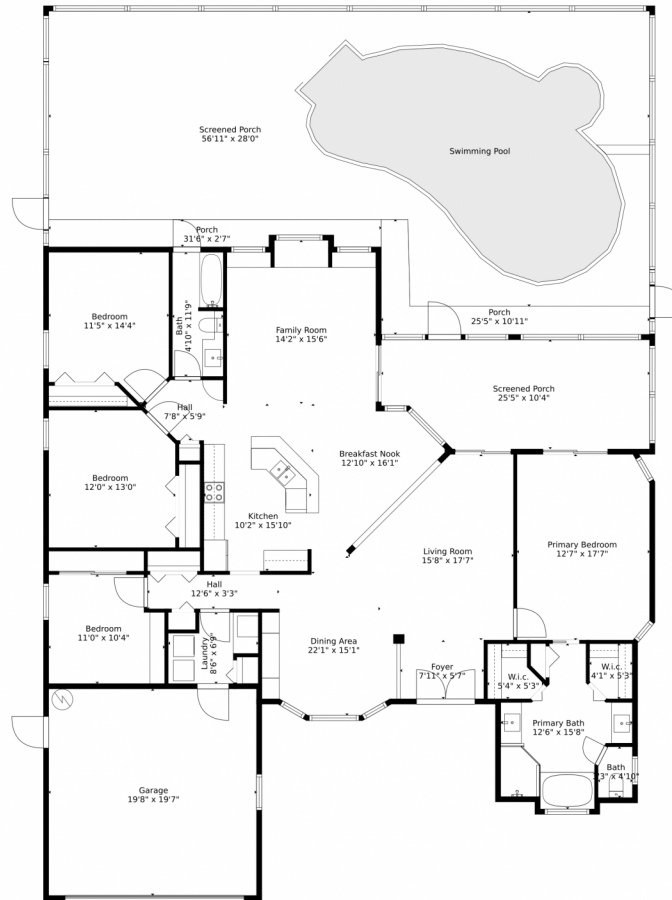

220 Southwest Paar Drive  
Port St. Lucie, FL 34953

Single Family

2289 SQFT

Jason M Coley

772-201-5229

[jason@teamcoley.com](mailto:jason@teamcoley.com)

<https://teamcoley.asrefl.com/>

Scan code  
for more  
property  
details

Measurements Calculated By V1photos.com Are Deemed Highly Reliable But Not Guaranteed

Disclaimer: Sizes and Dimensions are Approximate, Actual May Vary.

**Jason M Coley**  
772-201-5229  
jason@teamcoley.com  
<https://teamcoley.asrefl.com/>